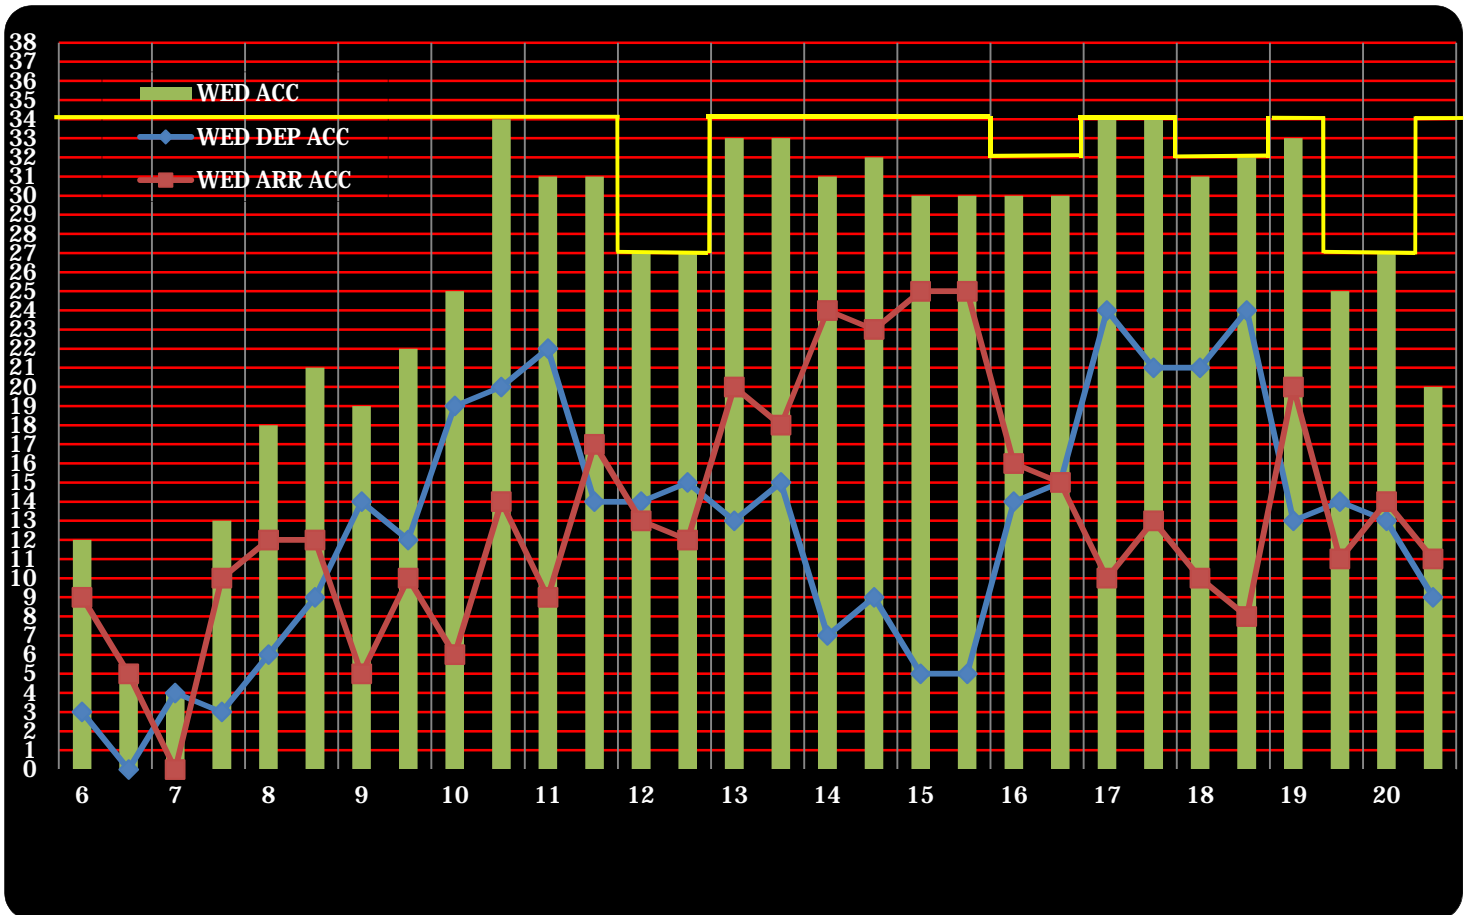

BEFORE coordination (All)

AFTER coordination (All)

**BEFORE coordination (Monday)**

**AFTER coordination (Monday)**

**BEFORE coordination (Tuesday)**

**AFTER coordination (Tuesday)**

**BEFORE coordination (Wednesday)**

**AFTER coordination (Wednesday)**

**BEFORE coordination (Thursday)**

**AFTER coordination (Thursday)**

BEFORE coordination (Friday)

AFTER coordination (Friday)

**BEFORE coordination (Saturday)**

**AFTER coordination (Saturday)**

**BEFORE coordination (Sunday)**

**AFTER coordination (Sunday)**

**BEFORE coordination (Night Time)**

**A-RWY**

**B-RWY**

**AFTER coordination (Night Time)**

**A-RWY**

**B-RWY**