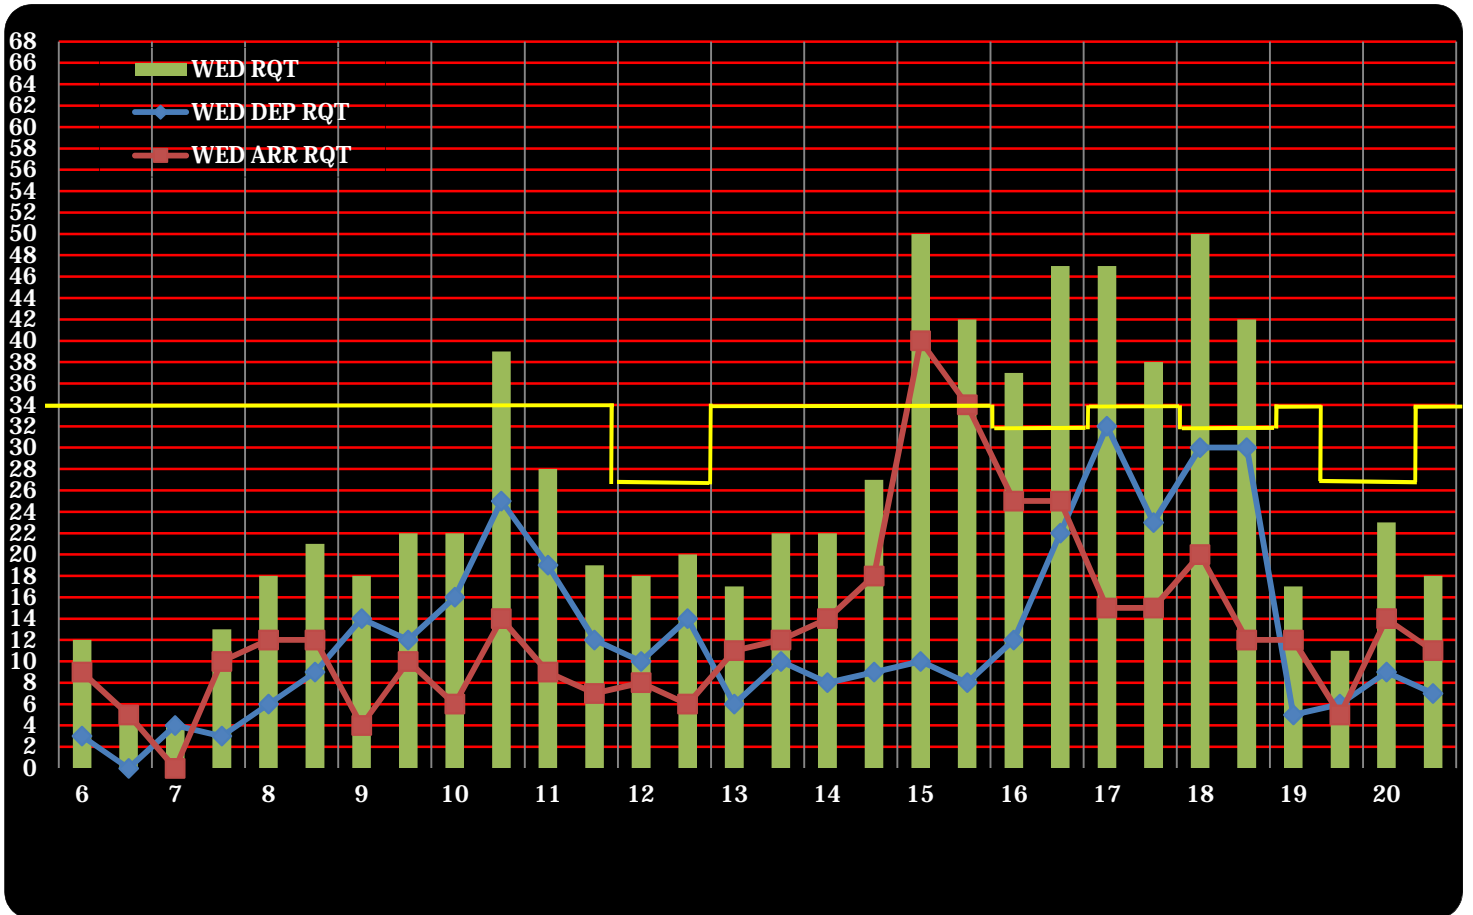

BEFORE coordination (All)

AFTER coordination (All)

**BEFORE coordination (Monday)**

**AFTER coordination (Monday)**

**BEFORE coordination (Tuesday)**

**AFTER coordination (Tuesday)**

**BEFORE coordination (Wednesday)**

**AFTER coordination (Wednesday)**

**BEFORE coordination (Thursday)**

**AFTER coordination (Thursday)**

BEFORE coordination (Friday)

AFTER coordination (Friday)

**BEFORE coordination (Saturday)**

**AFTER coordination (Saturday)**

**BEFORE coordination (Sunday)**

**AFTER coordination (Sunday)**

**BEFORE coordination (Night Time)**

**A-RWY**

**B-RWY**

**AFTER coordination (Night Time)**

**A-RWY**

**B-RWY**