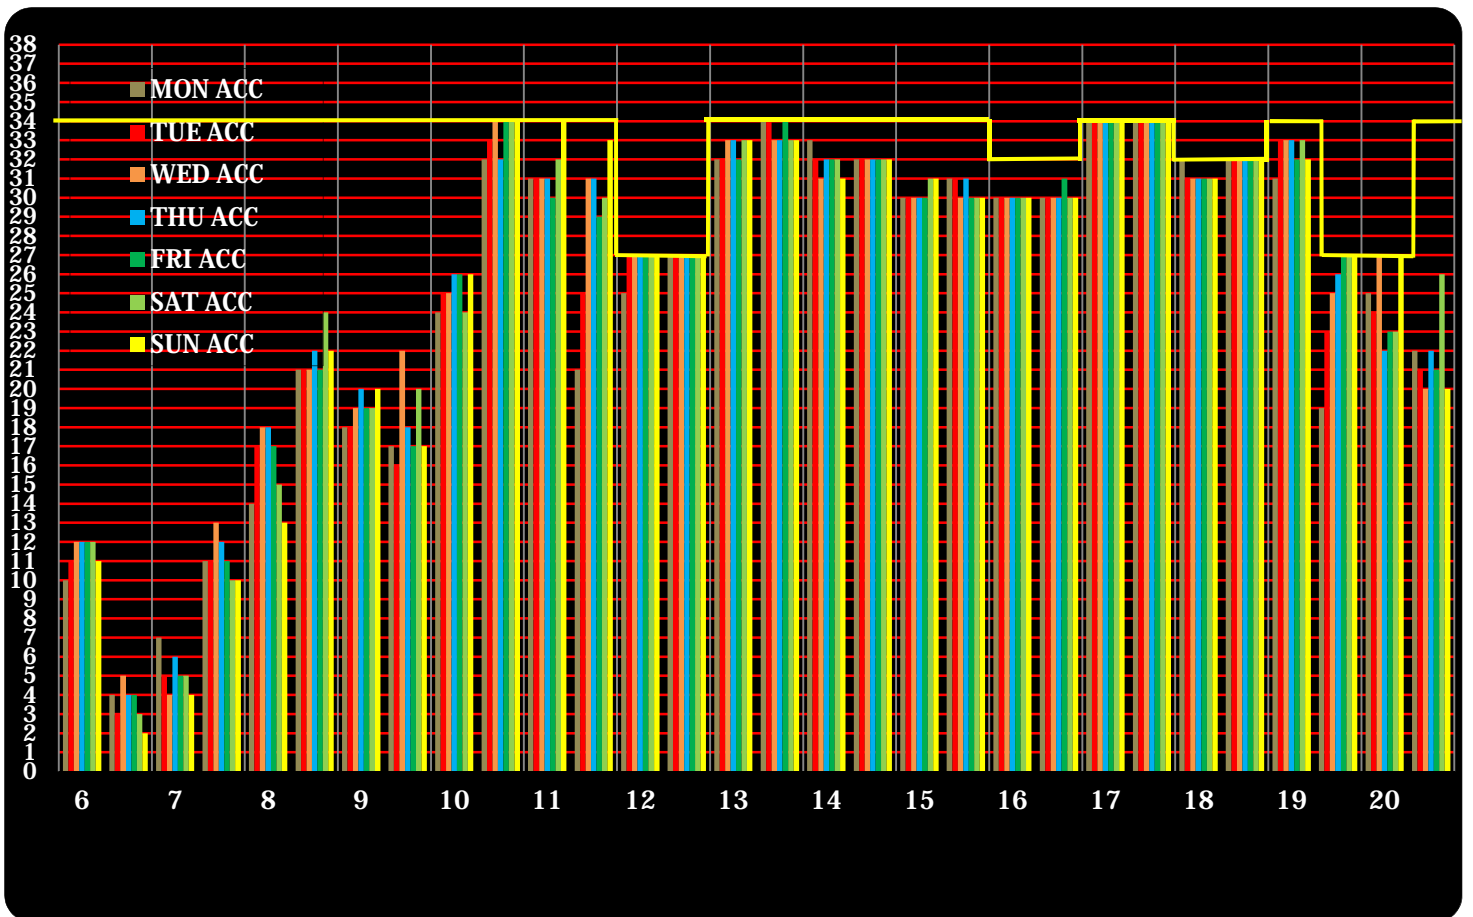

BEFORE coordination (All)

AFTER coordination (All)

**BEFORE coordination (Monday)**

**AFTER coordination (Monday)**

**BEFORE coordination (Tuesday)**

**AFTER coordination (Tuesday)**

**BEFORE coordination (Wednesday)**

**AFTER coordination (Wednesday)**

**BEFORE coordination (Thursday)**

**AFTER coordination (Thursday)**

BEFORE coordination (Friday)

AFTER coordination (Friday)

**BEFORE coordination (Saturday)**

**AFTER coordination (Saturday)**

**BEFORE coordination (Sunday)**

**AFTER coordination (Sunday)**

**BEFORE coordination (Night Time)**

**A-RWY**

**B-RWY**

**AFTER coordination (Night Time)**

**A-RWY**

**B-RWY**