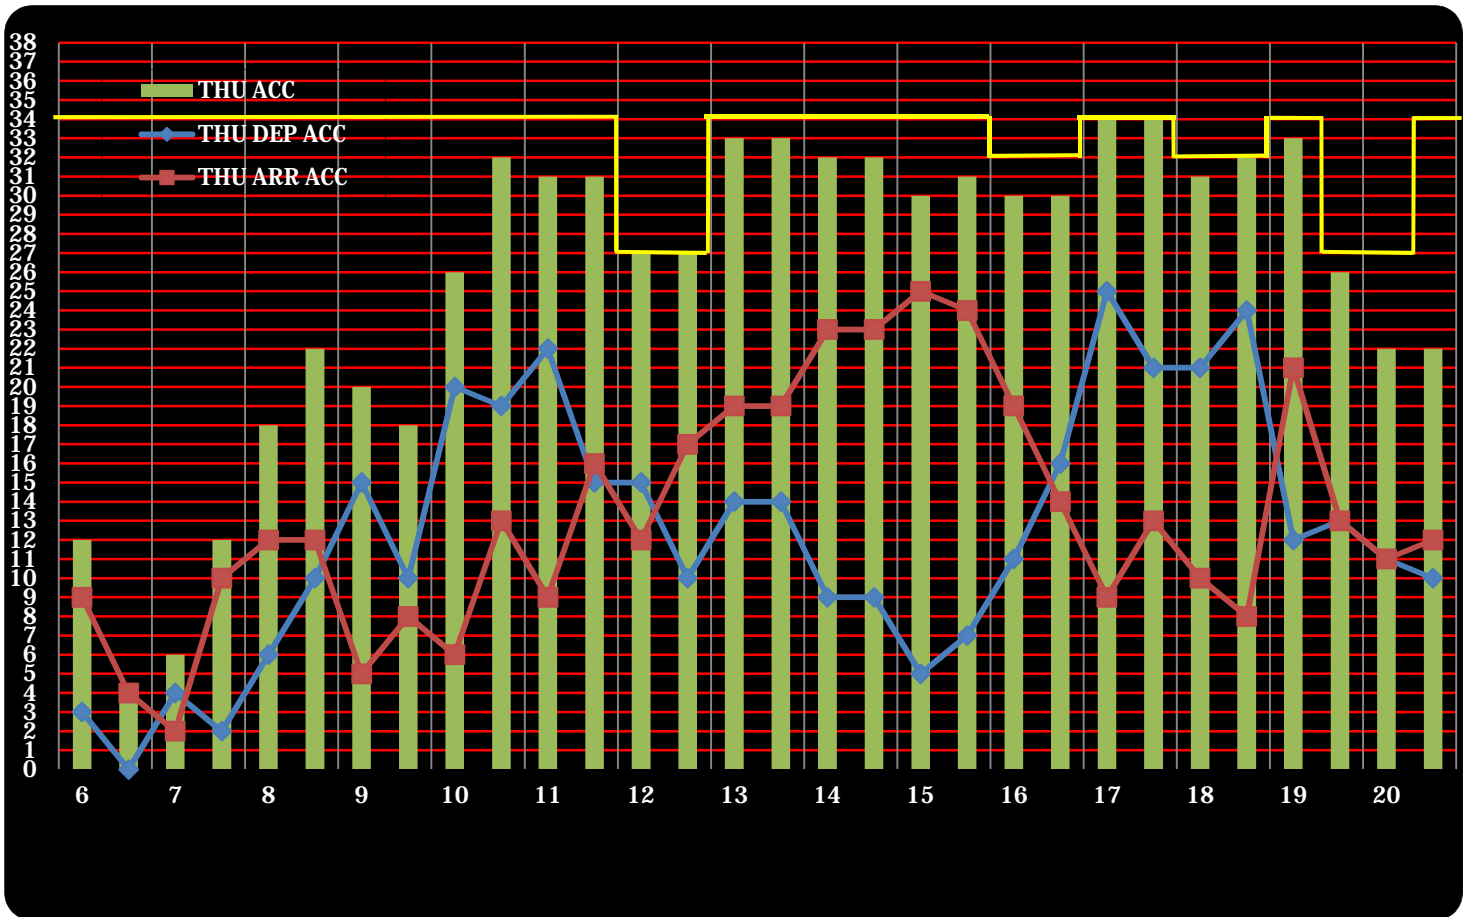

BEFORE coordination (All)

AFTER coordination (All)

**BEFORE coordination (Monday)**

**AFTER coordination (Monday)**

**BEFORE coordination (Tuesday)**

**AFTER coordination (Tuesday)**

**BEFORE coordination (Wednesday)**

**AFTER coordination (Wednesday)**

**BEFORE coordination (Thursday)**

**AFTER coordination (Thursday)**

BEFORE coordination (Friday)

AFTER coordination (Friday)

**BEFORE coordination (Saturday)**

**AFTER coordination (Saturday)**

**BEFORE coordination (Sunday)**

**AFTER coordination (Sunday)**

**BEFORE coordination (Night Time)**

**A-RWY**

**B-RWY**

**AFTER coordination (Night Time)**

**A-RWY**

**B-RWY**