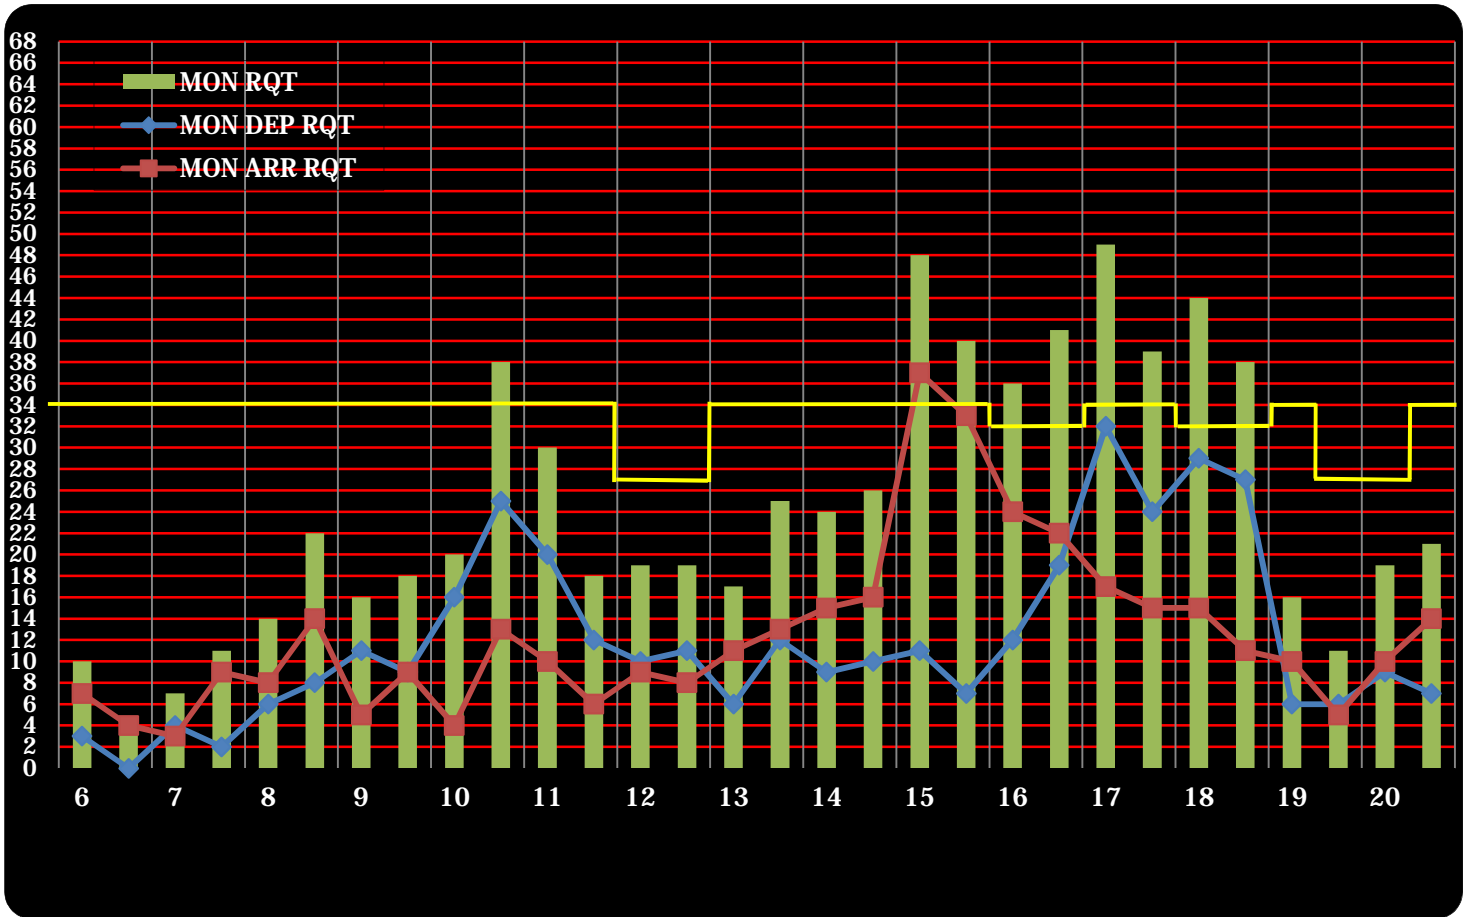

BEFORE coordination (All)

AFTER coordination (All)

**BEFORE coordination (Monday)**

**AFTER coordination (Monday)**

**BEFORE coordination (Tuesday)**

**AFTER coordination (Tuesday)**

**BEFORE coordination (Wednesday)**

**AFTER coordination (Wednesday)**

**BEFORE coordination (Thursday)**

**AFTER coordination (Thursday)**

BEFORE coordination (Friday)

AFTER coordination (Friday)

**BEFORE coordination (Saturday)**

**AFTER coordination (Saturday)**

**BEFORE coordination (Sunday)**

**AFTER coordination (Sunday)**

**BEFORE coordination (Night Time)**

**A-RWY**

**B-RWY**

**AFTER coordination (Night Time)**

**A-RWY**

**B-RWY**