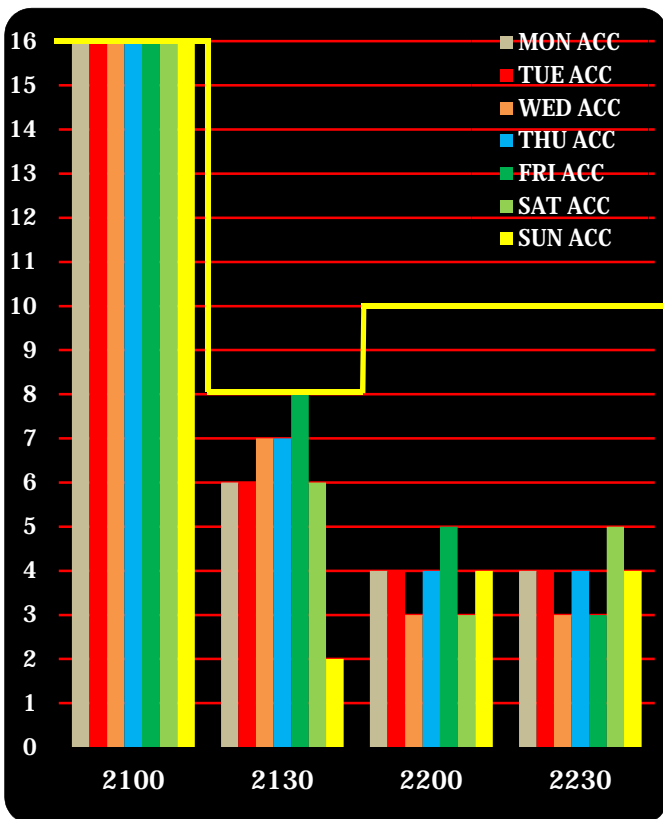

BEFORE coordination (All)

AFTER coordination (All)

**BEFORE coordination (Monday)**

**AFTER coordination (Monday)**

**BEFORE coordination (Tuesday)**

**AFTER coordination (Tuesday)**

**BEFORE coordination (Wednesday)**

**AFTER coordination (Wednesday)**

**BEFORE coordination (Thursday)**

**AFTER coordination (Thursday)**

BEFORE coordination (Friday)

AFTER coordination (Friday)

**BEFORE coordination (Saturday)**

**AFTER coordination (Saturday)**

**BEFORE coordination (Sunday)**

**AFTER coordination (Sunday)**

**BEFORE coordination (Night Time)**

**A-RWY**

**B-RWY**

**AFTER coordination (Night Time)**

**A-RWY**

**B-RWY**