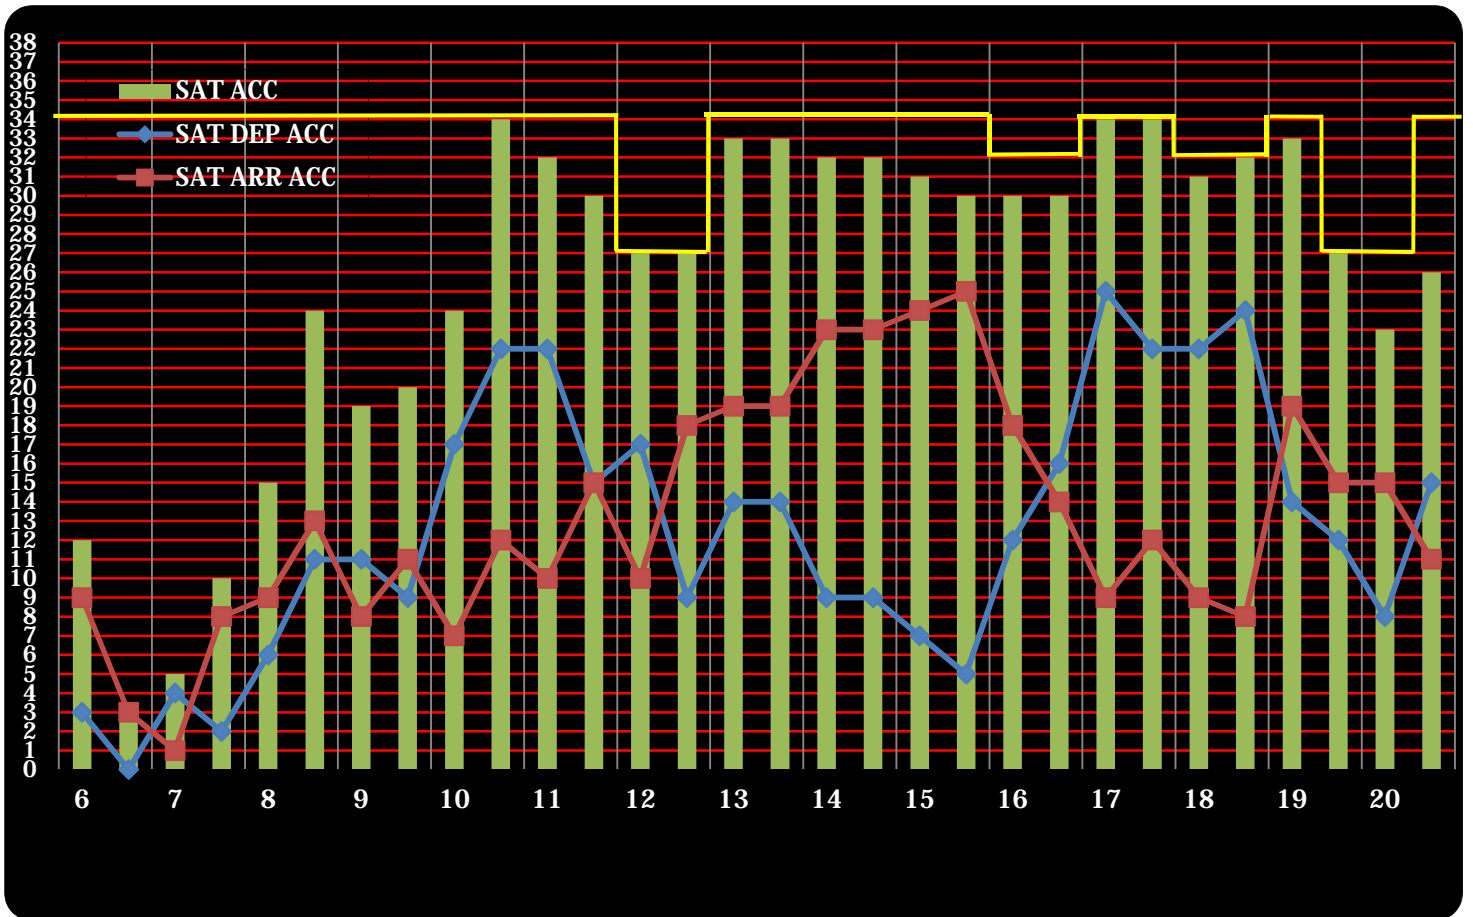

BEFORE coordination (All)

AFTER coordination (All)

**BEFORE coordination (Monday)**

**AFTER coordination (Monday)**

**BEFORE coordination (Tuesday)**

**AFTER coordination (Tuesday)**

**BEFORE coordination (Wednesday)**

**AFTER coordination (Wednesday)**

**BEFORE coordination (Thursday)**

**AFTER coordination (Thursday)**

BEFORE coordination (Friday)

AFTER coordination (Friday)

**BEFORE coordination (Saturday)**

**AFTER coordination (Saturday)**

**BEFORE coordination (Sunday)**

**AFTER coordination (Sunday)**

**BEFORE coordination (Night Time)**

**A-RWY**

**B-RWY**

**AFTER coordination (Night Time)**

**A-RWY**

**B-RWY**