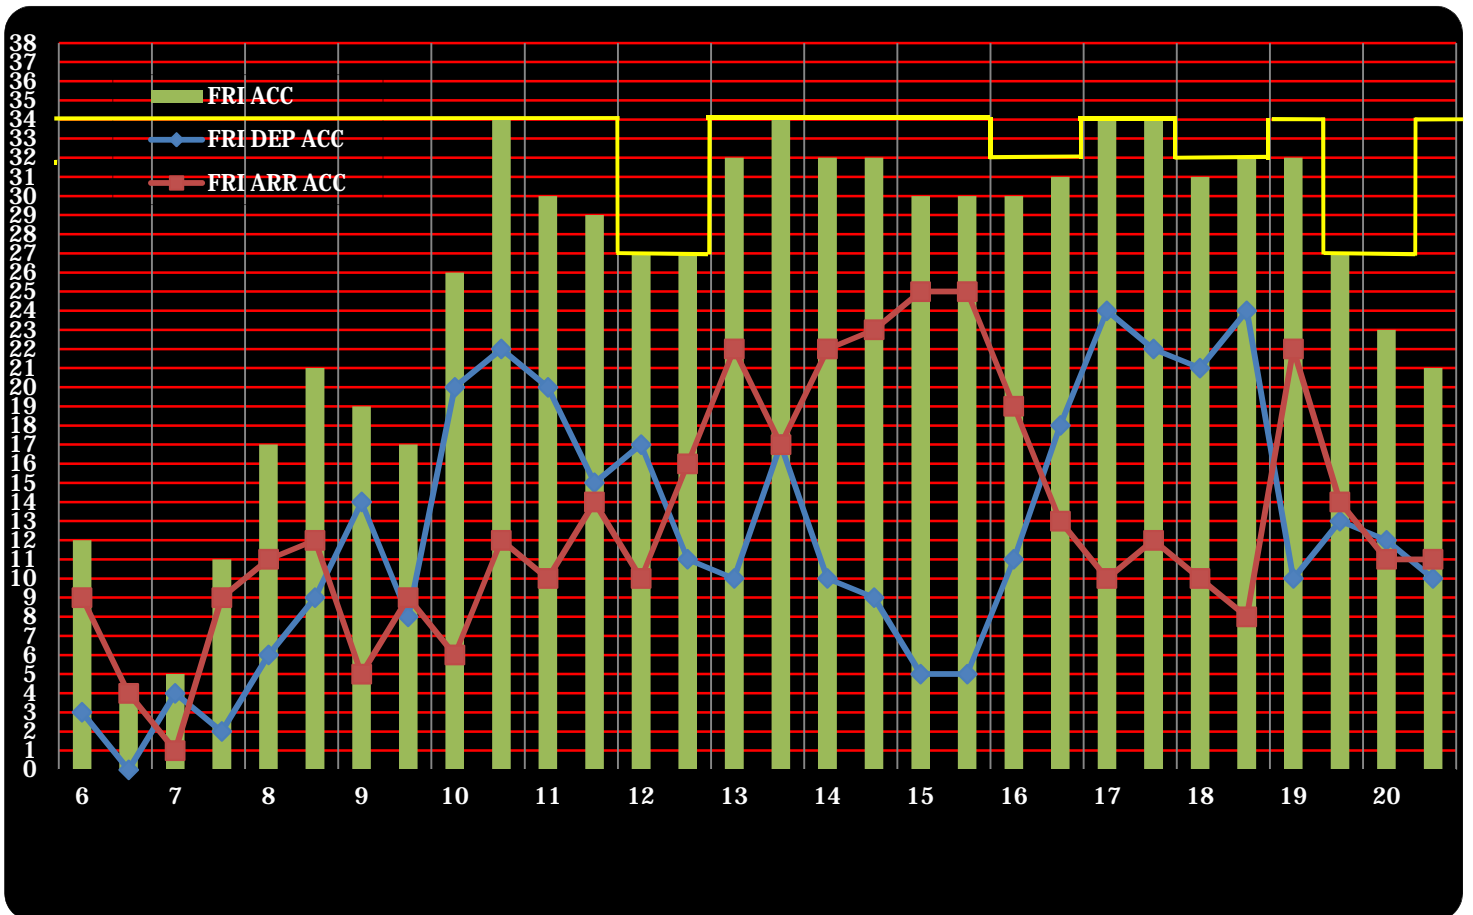

BEFORE coordination (All)

AFTER coordination (All)

**BEFORE coordination (Monday)**

**AFTER coordination (Monday)**

**BEFORE coordination (Tuesday)**

**AFTER coordination (Tuesday)**

**BEFORE coordination (Wednesday)**

**AFTER coordination (Wednesday)**

**BEFORE coordination (Thursday)**

**AFTER coordination (Thursday)**

BEFORE coordination (Friday)

AFTER coordination (Friday)

**BEFORE coordination (Saturday)**

**AFTER coordination (Saturday)**

**BEFORE coordination (Sunday)**

**AFTER coordination (Sunday)**

**BEFORE coordination (Night Time)**

**A-RWY**

**B-RWY**

**AFTER coordination (Night Time)**

**A-RWY**

**B-RWY**