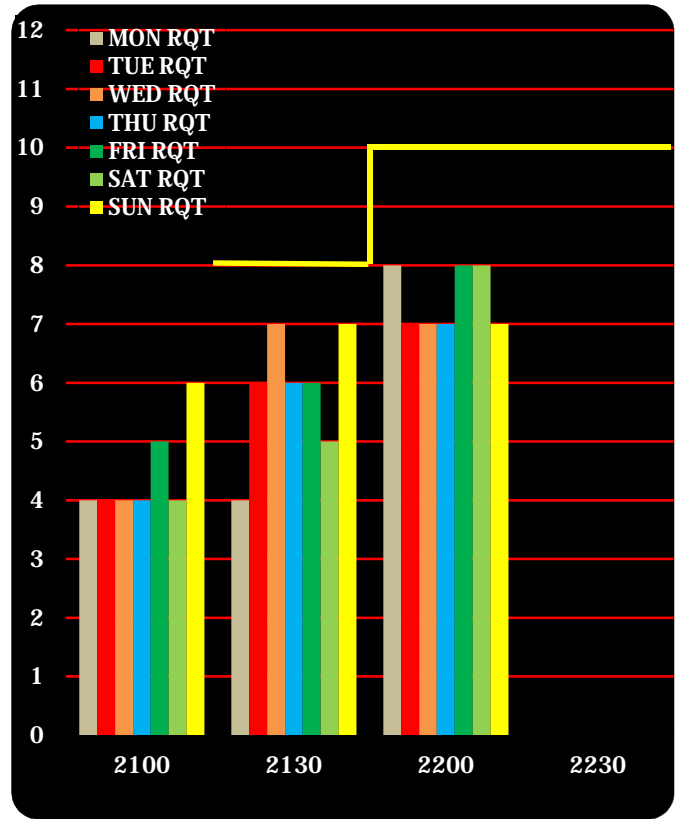

**AFTER coordination (Wednesday)**

**BEFORE coordination (Thursday)**

**AFTER coordination (Thursday)**

BEFORE coordination (Friday)

AFTER coordination (Friday)

**BEFORE coordination (Saturday)**

**AFTER coordination (Saturday)**

**BEFORE coordination (Sunday)**

**AFTER coordination (Sunday)**

**BEFORE coordination (Night Time)**

**A-RWY**

**B-RWY**

**AFTER coordination (Night Time)**

**A-RWY**

**B-RWY**