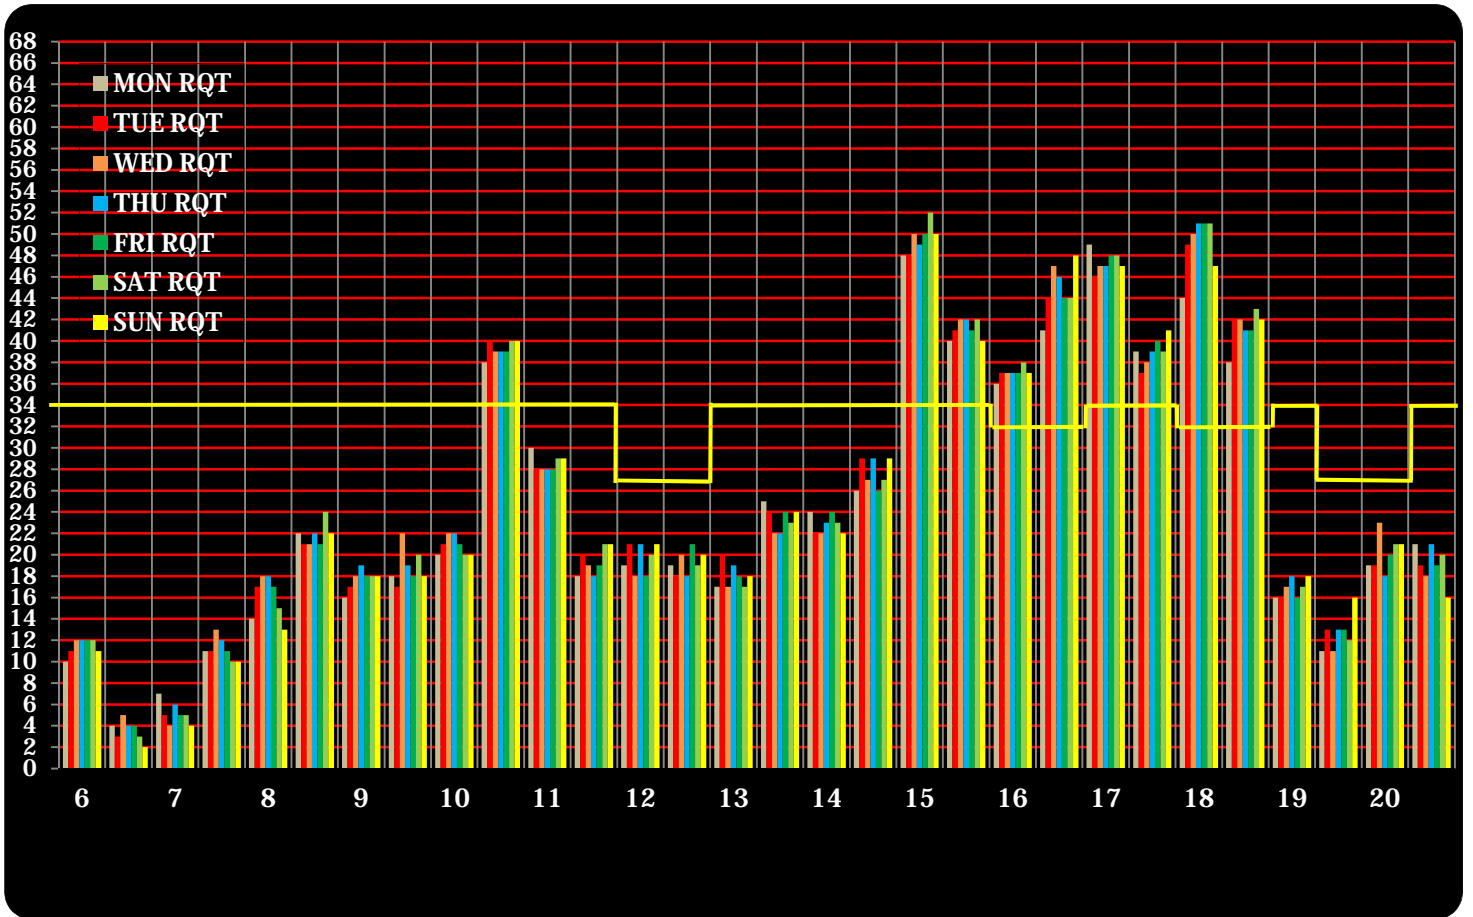

BEFORE coordination (All)

AFTER coordination (All)

**BEFORE coordination (Monday)**

**AFTER coordination (Monday)**

**BEFORE coordination (Tuesday)**

**AFTER coordination (Tuesday)**

**BEFORE coordination (Wednesday)**

**AFTER coordination (Wednesday)**

**BEFORE coordination (Thursday)**

**AFTER coordination (Thursday)**

BEFORE coordination (Friday)

AFTER coordination (Friday)

**BEFORE coordination (Saturday)**

**AFTER coordination (Saturday)**

**BEFORE coordination (Sunday)**

**AFTER coordination (Sunday)**

**BEFORE coordination (Night Time)**

**A-RWY**

**B-RWY**

**AFTER coordination (Night Time)**

**A-RWY**

**B-RWY**