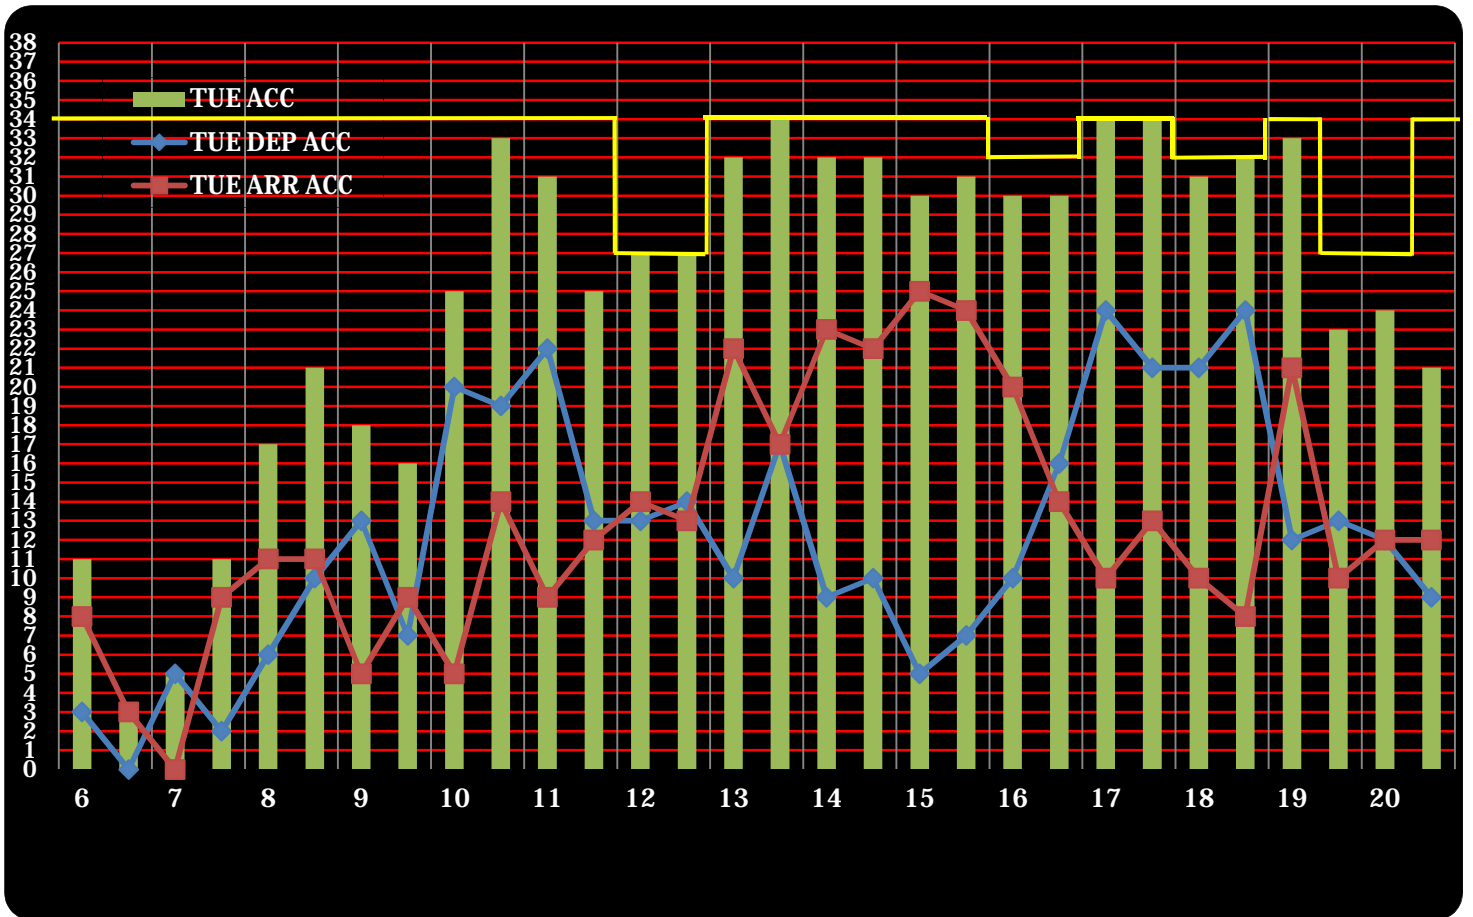

BEFORE coordination (All)

AFTER coordination (All)

**BEFORE coordination (Monday)**

**AFTER coordination (Monday)**

**BEFORE coordination (Tuesday)**

**AFTER coordination (Tuesday)**

**BEFORE coordination (Wednesday)**

**AFTER coordination (Wednesday)**

**BEFORE coordination (Thursday)**

**AFTER coordination (Thursday)**

BEFORE coordination (Friday)

AFTER coordination (Friday)

**BEFORE coordination (Saturday)**

**AFTER coordination (Saturday)**

**BEFORE coordination (Sunday)**

**AFTER coordination (Sunday)**

**BEFORE coordination (Night Time)**

**A-RWY**

**B-RWY**

**AFTER coordination (Night Time)**

**A-RWY**

**B-RWY**