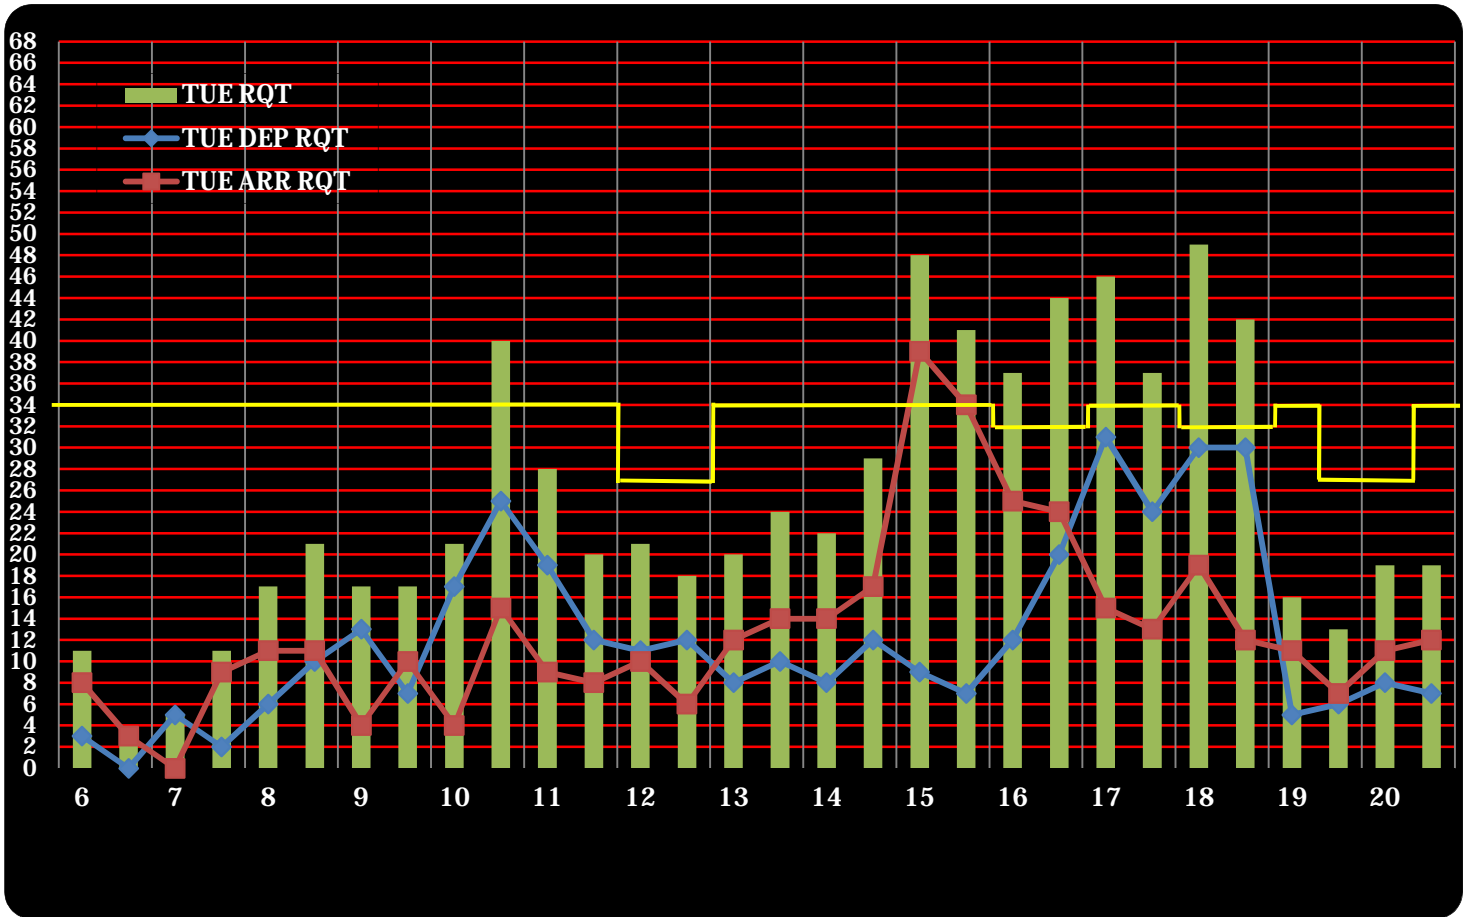

BEFORE coordination (All)

AFTER coordination (All)

**BEFORE coordination (Monday)**

**AFTER coordination (Monday)**

**BEFORE coordination (Tuesday)**

**AFTER coordination (Tuesday)**

**BEFORE coordination (Wednesday)**

**AFTER coordination (Wednesday)**

**BEFORE coordination (Thursday)**

**AFTER coordination (Thursday)**

BEFORE coordination (Friday)

AFTER coordination (Friday)

**BEFORE coordination (Saturday)**

**AFTER coordination (Saturday)**

**BEFORE coordination (Sunday)**

**AFTER coordination (Sunday)**

**BEFORE coordination (Night Time)**

**A-RWY**

**B-RWY**

**AFTER coordination (Night Time)**

**A-RWY**

**B-RWY**