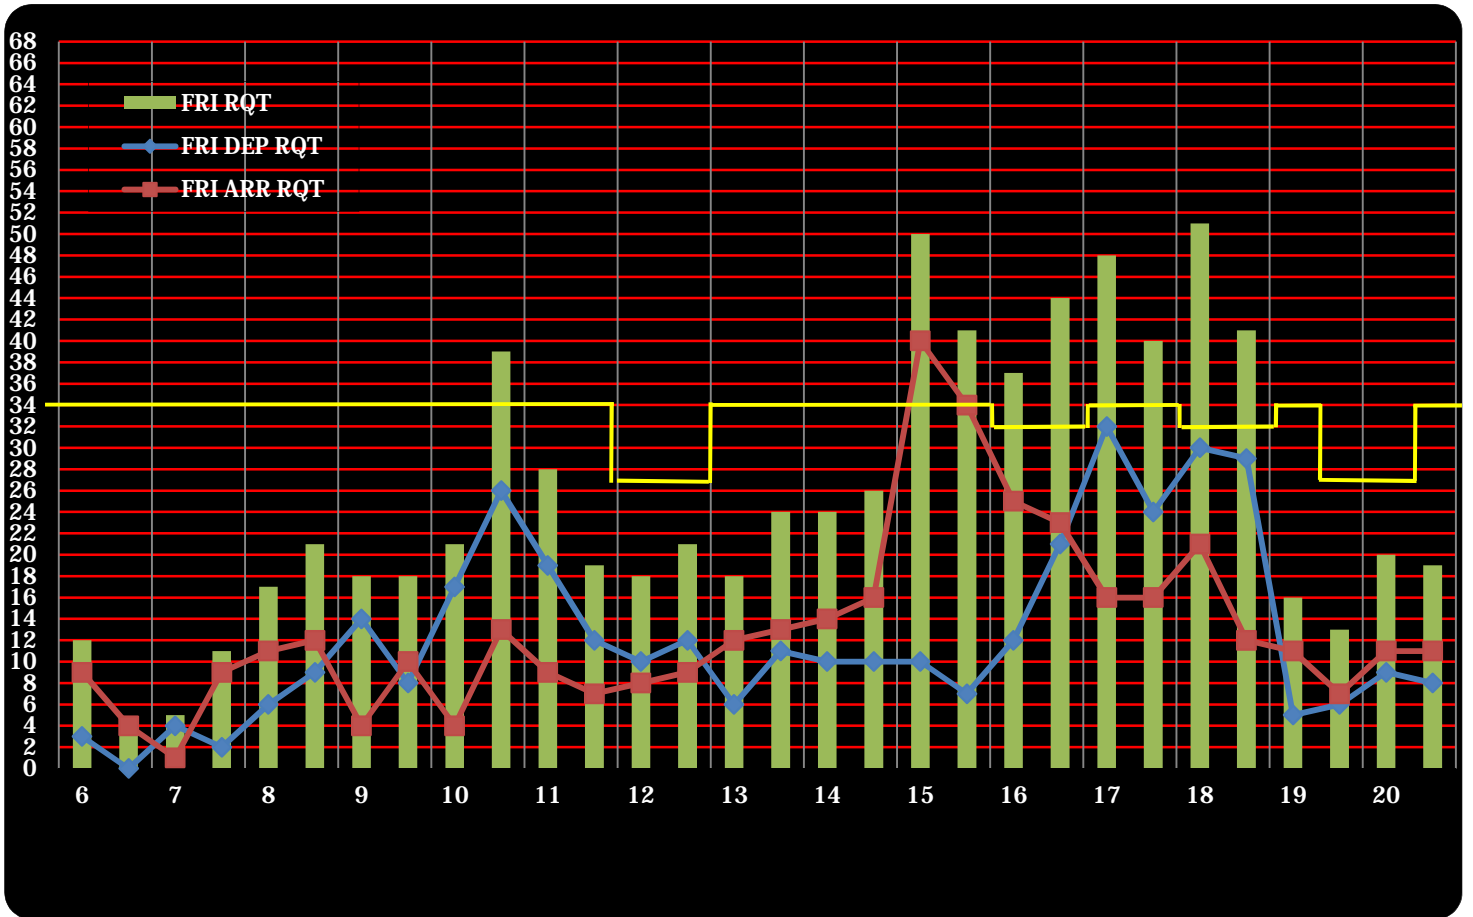

**AFTER coordination (Wednesday)**

**BEFORE coordination (Thursday)**

**AFTER coordination (Thursday)**

BEFORE coordination (Friday)

AFTER coordination (Friday)

**BEFORE coordination (Saturday)**

**AFTER coordination (Saturday)**

**BEFORE coordination (Sunday)**

**AFTER coordination (Sunday)**

**BEFORE coordination (Night Time)**

**A-RWY**

**B-RWY**

**AFTER coordination (Night Time)**

**A-RWY**

**B-RWY**