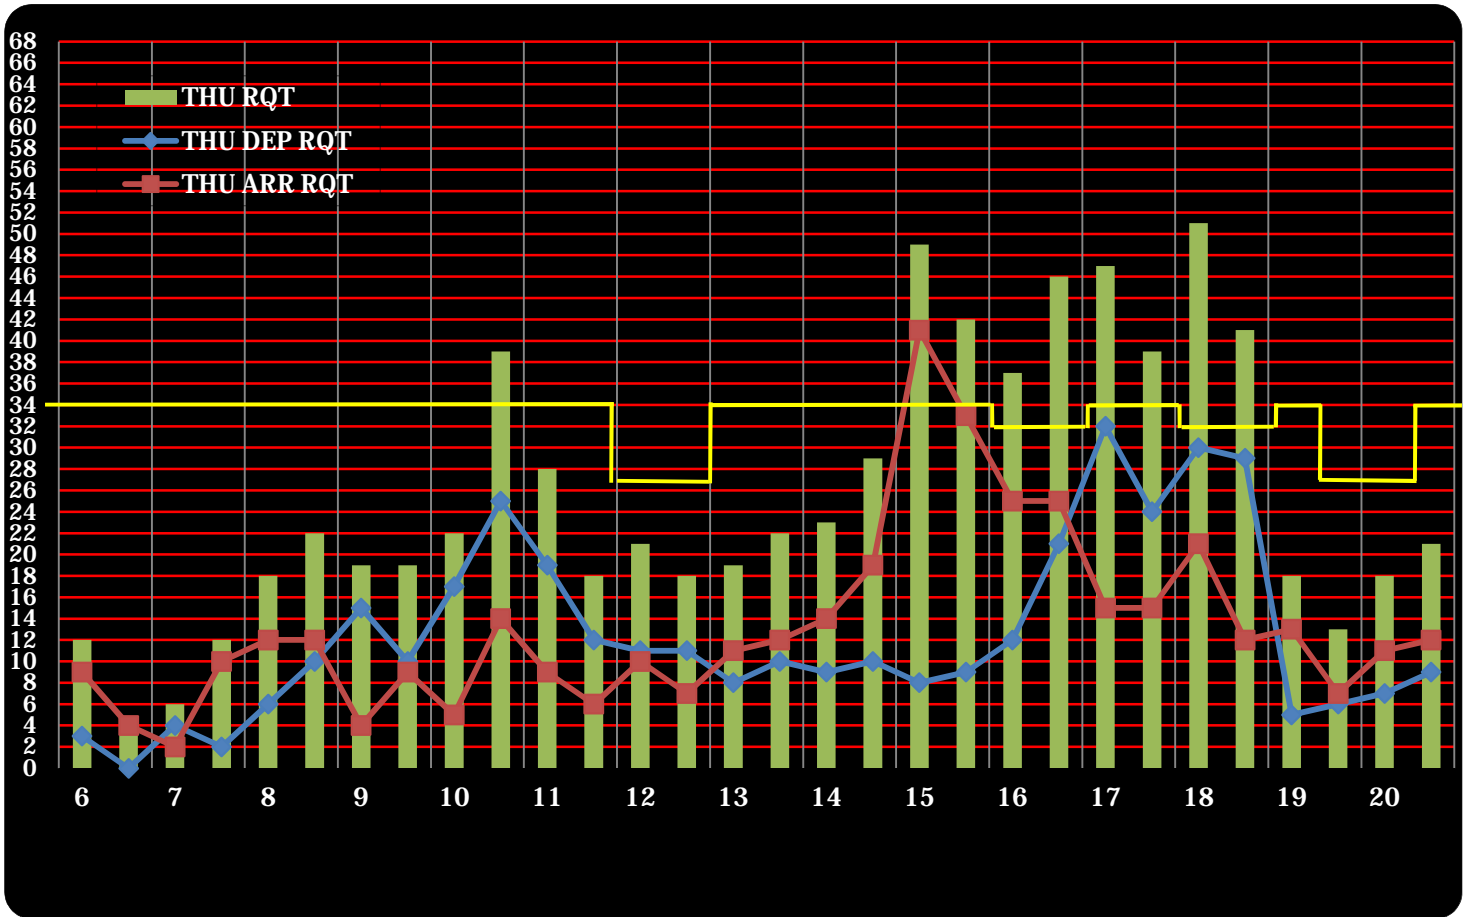

BEFORE coordination (All)

AFTER coordination (All)

**BEFORE coordination (Monday)**

**AFTER coordination (Monday)**

**BEFORE coordination (Tuesday)**

**AFTER coordination (Tuesday)**

**BEFORE coordination (Wednesday)**

**AFTER coordination (Wednesday)**

**BEFORE coordination (Thursday)**

**AFTER coordination (Thursday)**

BEFORE coordination (Friday)

AFTER coordination (Friday)

**BEFORE coordination (Saturday)**

**AFTER coordination (Saturday)**

**BEFORE coordination (Sunday)**

**AFTER coordination (Sunday)**

**BEFORE coordination (Night Time)**

**A-RWY**

**B-RWY**

**AFTER coordination (Night Time)**

**A-RWY**

**B-RWY**