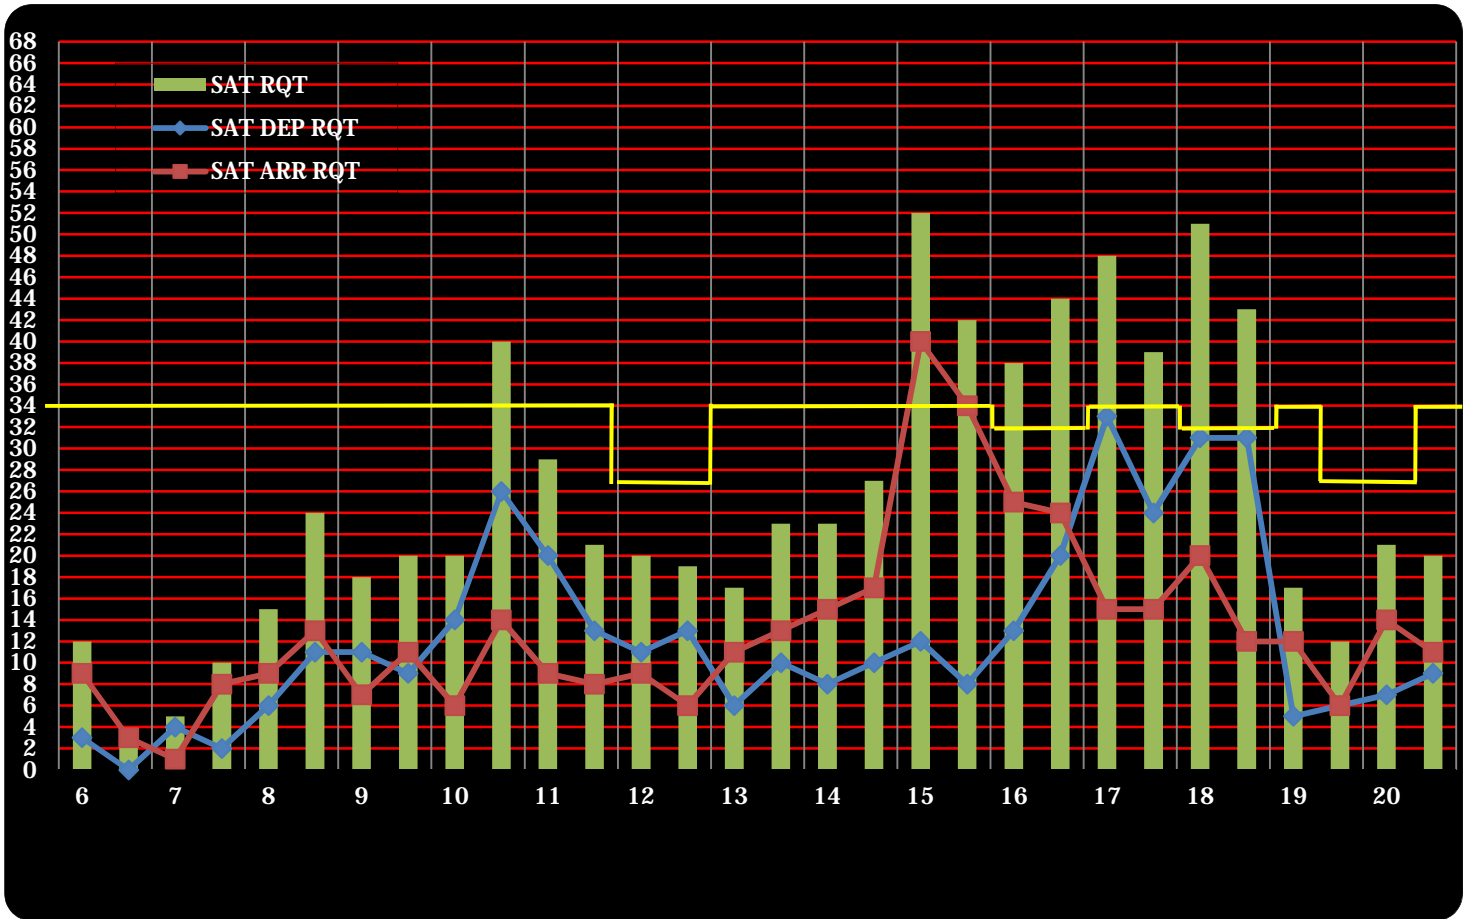

**AFTER coordination (Wednesday)**

**BEFORE coordination (Thursday)**

**AFTER coordination (Thursday)**

BEFORE coordination (Friday)

AFTER coordination (Friday)

**BEFORE coordination (Saturday)**

**AFTER coordination (Saturday)**

**BEFORE coordination (Sunday)**

**AFTER coordination (Sunday)**

**BEFORE coordination (Night Time)**

**A-RWY**

**B-RWY**

**AFTER coordination (Night Time)**

**A-RWY**

**B-RWY**