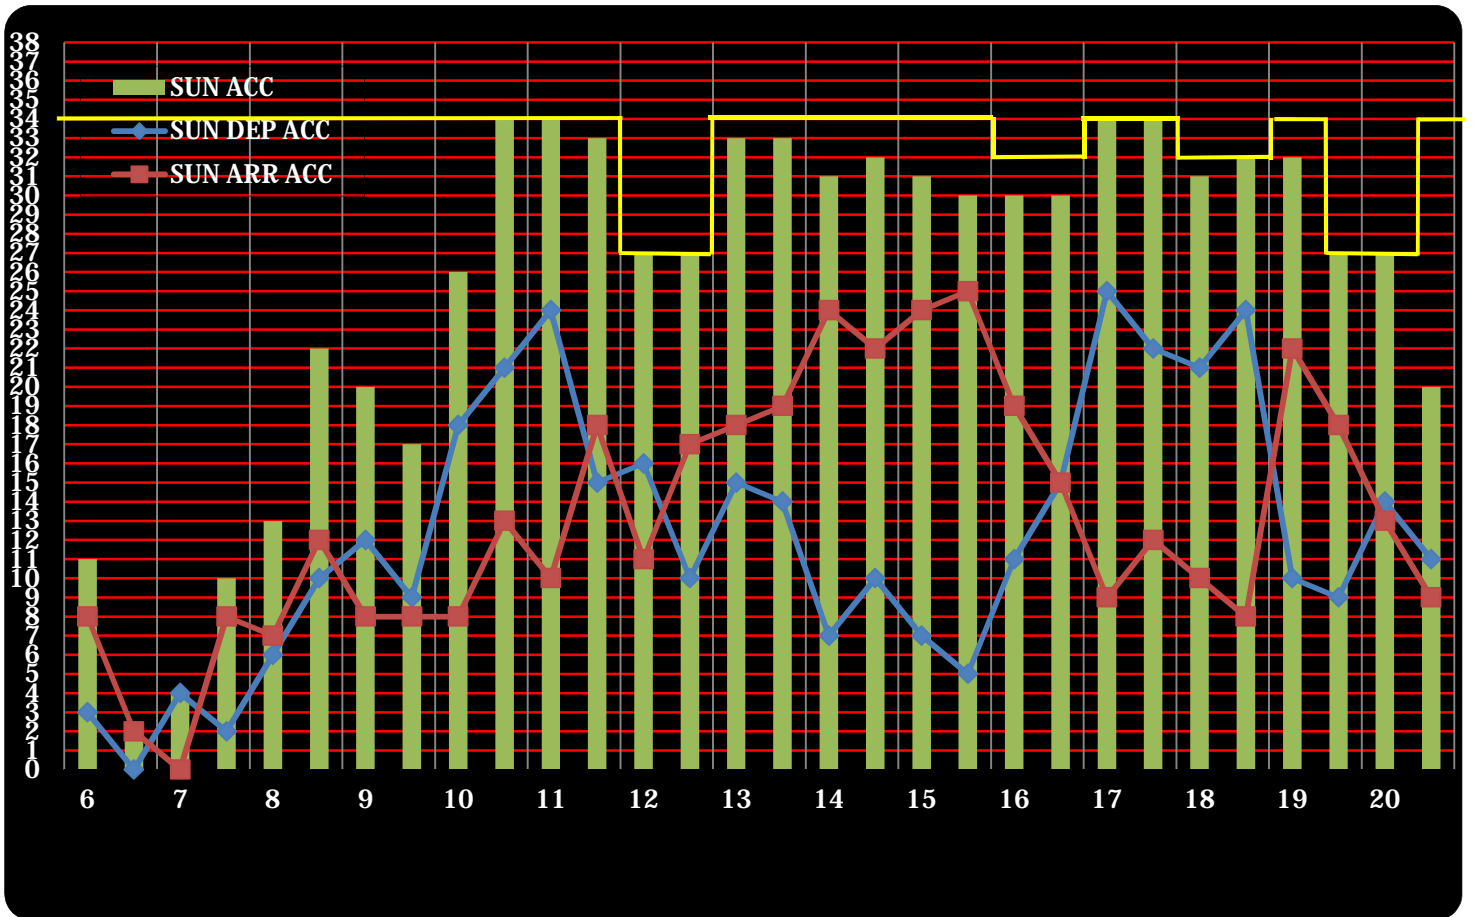

**AFTER coordination (Wednesday)**

**BEFORE coordination (Thursday)**

**AFTER coordination (Thursday)**

BEFORE coordination (Friday)

AFTER coordination (Friday)

**BEFORE coordination (Saturday)**

**AFTER coordination (Saturday)**

**BEFORE coordination (Sunday)**

**AFTER coordination (Sunday)**

**BEFORE coordination (Night Time)**

**A-RWY**

**B-RWY**

**AFTER coordination (Night Time)**

**A-RWY**

**B-RWY**