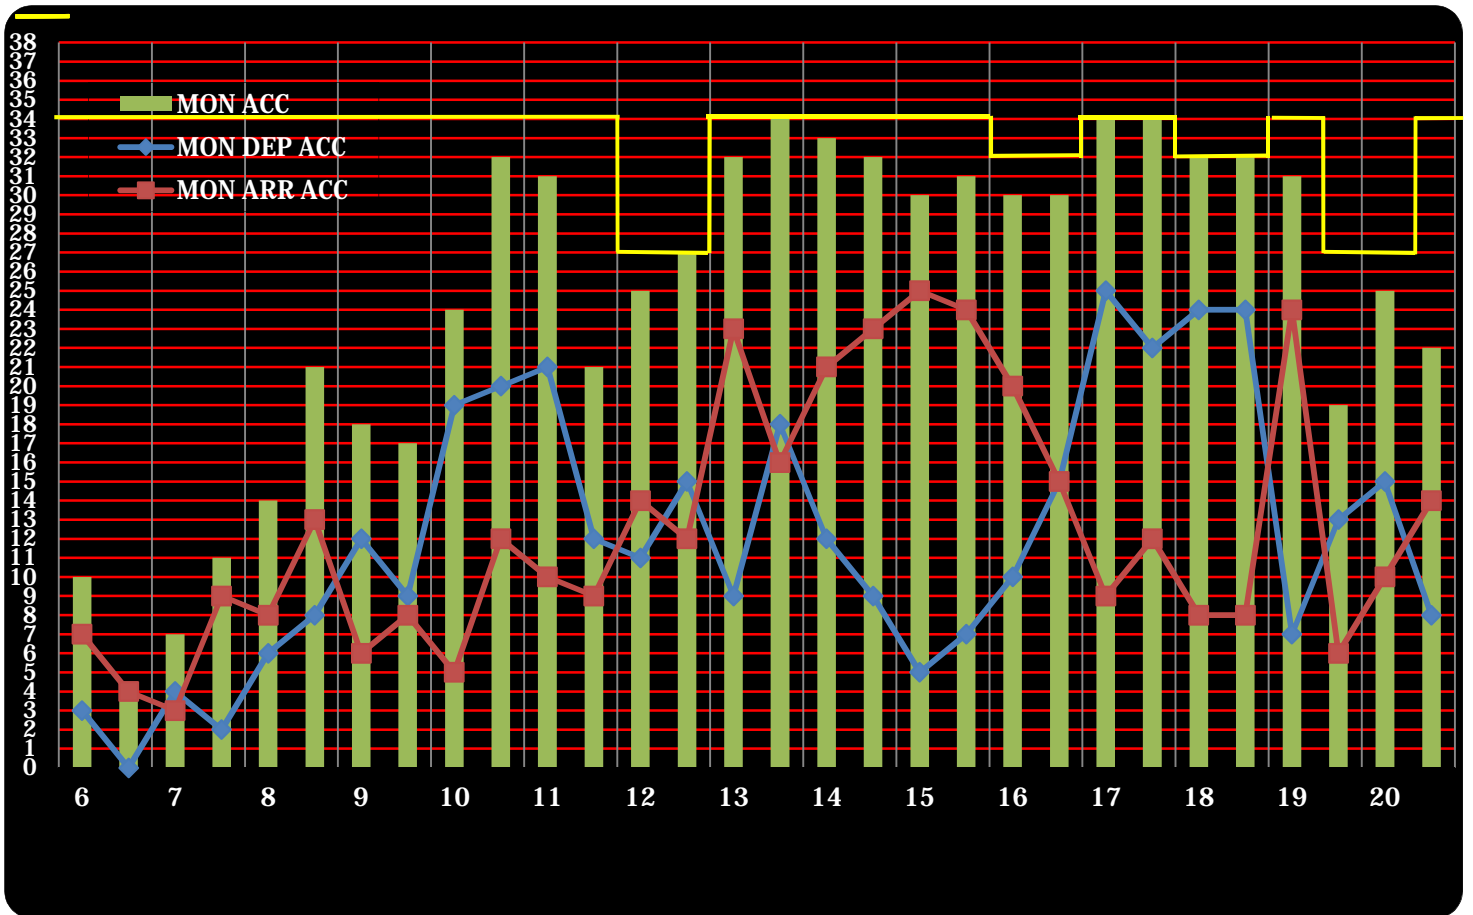

BEFORE coordination (All)

AFTER coordination (All)

**BEFORE coordination (Monday)**

**AFTER coordination (Monday)**

**BEFORE coordination (Tuesday)**

**AFTER coordination (Tuesday)**

**BEFORE coordination (Wednesday)**

**AFTER coordination (Wednesday)**

**BEFORE coordination (Thursday)**

**AFTER coordination (Thursday)**

BEFORE coordination (Friday)

AFTER coordination (Friday)

**BEFORE coordination (Saturday)**

**AFTER coordination (Saturday)**

**BEFORE coordination (Sunday)**

**AFTER coordination (Sunday)**

**BEFORE coordination (Night Time)**

**A-RWY**

**B-RWY**

**AFTER coordination (Night Time)**

**A-RWY**

**B-RWY**