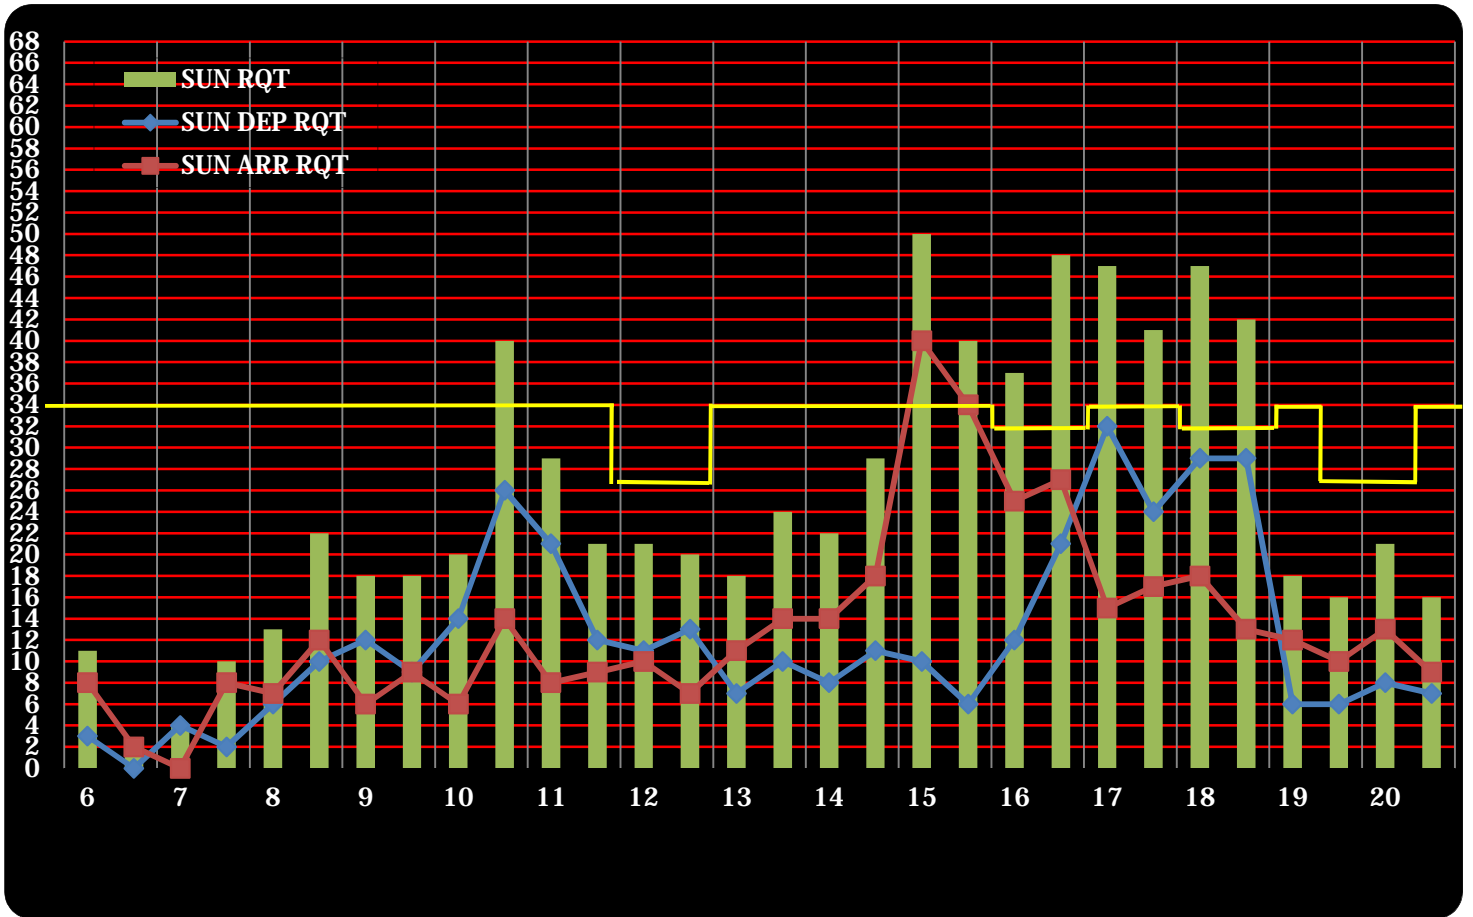

**AFTER coordination (Wednesday)**

**BEFORE coordination (Thursday)**

**AFTER coordination (Thursday)**

BEFORE coordination (Friday)

AFTER coordination (Friday)

**BEFORE coordination (Saturday)**

**AFTER coordination (Saturday)**

**BEFORE coordination (Sunday)**

**AFTER coordination (Sunday)**

**BEFORE coordination (Night Time)**

**A-RWY**

**B-RWY**

**AFTER coordination (Night Time)**

**A-RWY**

**B-RWY**