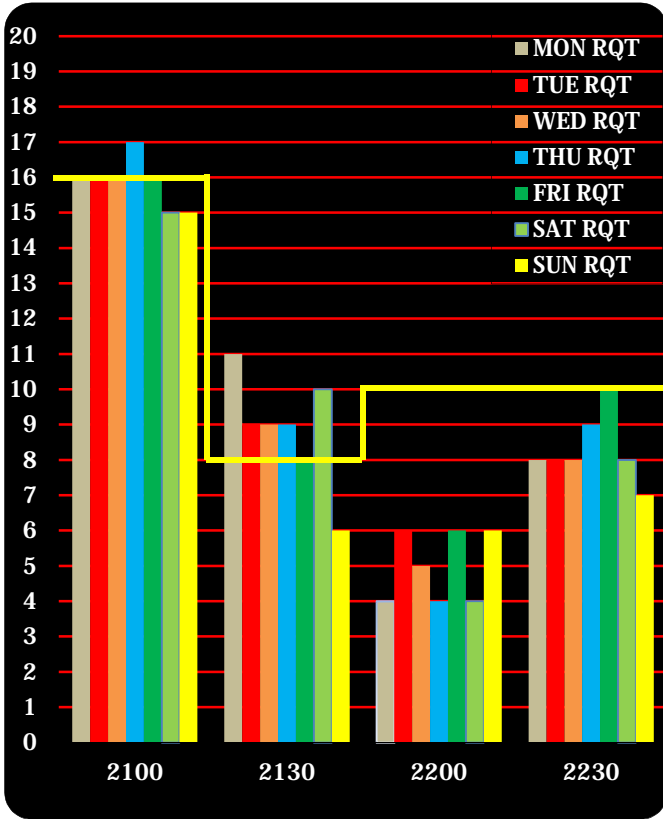

**AFTER coordination (Wednesday)**

**BEFORE coordination (Thursday)**

**AFTER coordination (Thursday)**

BEFORE coordination (Friday)

AFTER coordination (Friday)

**BEFORE coordination (Saturday)**

**AFTER coordination (Saturday)**

**BEFORE coordination (Sunday)**

**AFTER coordination (Sunday)**

**BEFORE coordination (Night Time)**

**A-RWY**

**B-RWY**

**AFTER coordination (Night Time)**

**A-RWY**

**B-RWY**