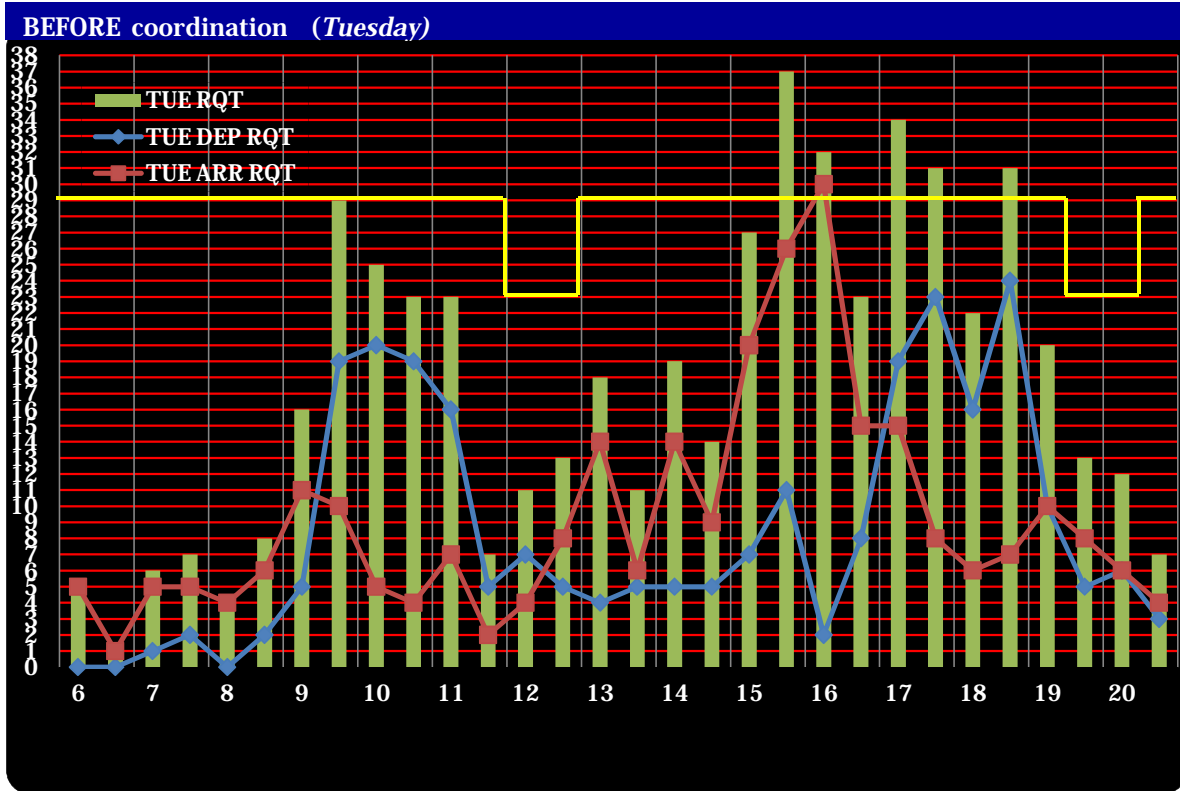

W11 NRT Slot Graph

BEFORE coordination (All)

AFTER coordination (All)

W11 NRT Slot Graph

BEFORE coordination (Monday)

AFTER coordination (Monday)

W11 NRT Slot Graph

W11 NRT Slot Graph

W11 NRT Slot Graph

BEFORE coordination (Thursday)

AFTER coordination (Thursday)

W11 NRT Slot Graph

W11 NRT Slot Graph

W11 NRT Slot Graph

BEFORE coordination (Sunday)

AFTER coordination (Sunday)