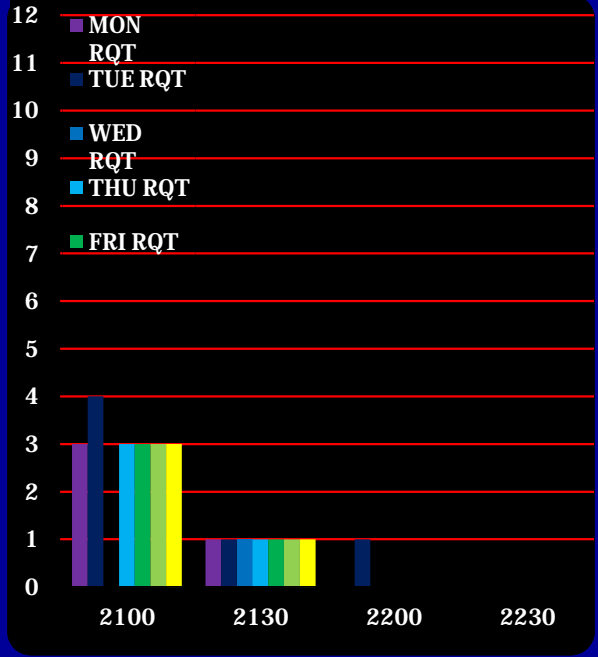

W11 NRT Slot Graph

BEFORE coordination (All)

AFTER coordination (All)

W11 NRT Slot Graph

BEFORE coordination (Monday)

AFTER coordination (Monday)

W11 NRT Slot Graph

W11 NRT Slot Graph

W11 NRT Slot Graph

BEFORE coordination (Thursday)

AFTER coordination (Thursday)

W11 NRT Slot Graph

W11 NRT Slot Graph

W11 NRT Slot Graph

BEFORE coordination (Sunday)

AFTER coordination (Sunday)

W11 NRT Slot Graph

BEFORE coordination A-RWY

B-RWY

AFTER COORDINATION A-RWY

B-RWY