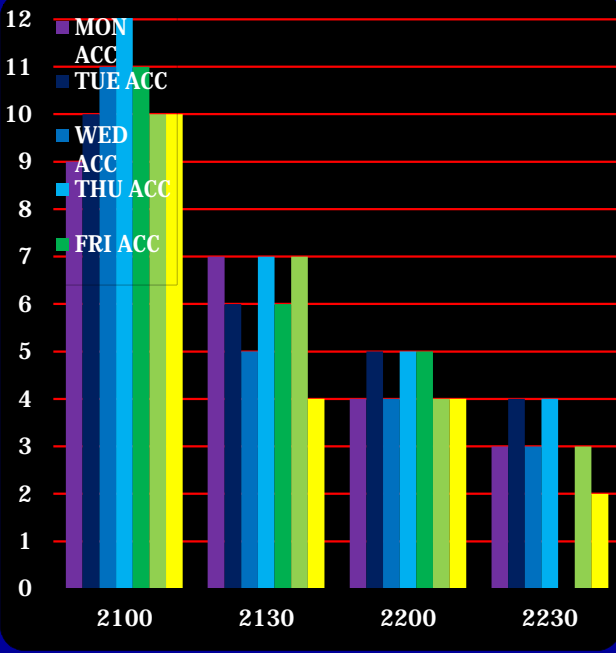

W11 NRT Slot Graph

BEFORE coordination (All)

AFTER coordination (All)

W11 NRT Slot Graph

BEFORE coordination (Monday)

AFTER coordination (Monday)

W11 NRT Slot Graph

W11 NRT Slot Graph

W11 NRT Slot Graph

BEFORE coordination (Thursday)

AFTER coordination (Thursday)

W11 NRT Slot Graph

W11 NRT Slot Graph

W11 NRT Slot Graph

BEFORE coordination (Sunday)

AFTER coordination (Sunday)

W11 NRT Slot Graph

BEFORE coordination A-RWY

B-RWY

AFTER COORDINATION A-RWY

B-RWY