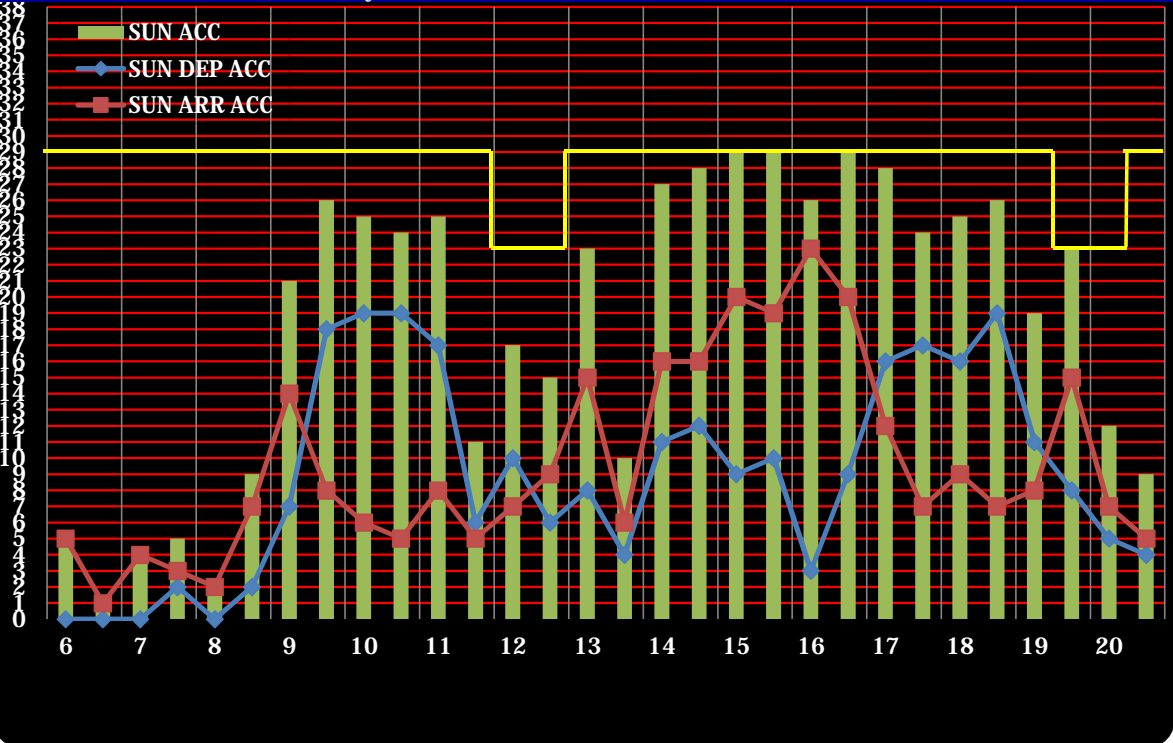

W11 NRT Slot Graph

BEFORE coordination (All)

AFTER coordination (All)

W11 NRT Slot Graph

BEFORE coordination (Monday)

AFTER coordination (Monday)

W11 NRT Slot Graph

W11 NRT Slot Graph

W11 NRT Slot Graph

BEFORE coordination (Thursday)

AFTER coordination (Thursday)

W11 NRT Slot Graph

W11 NRT Slot Graph

W11 NRT Slot Graph

BEFORE coordination (Sunday)

AFTER coordination (Sunday)

W11 NRT Slot Graph

BEFORE coordination A-RWY

B-RWY

AFTER COORDINATION A-RWY

B-RWY