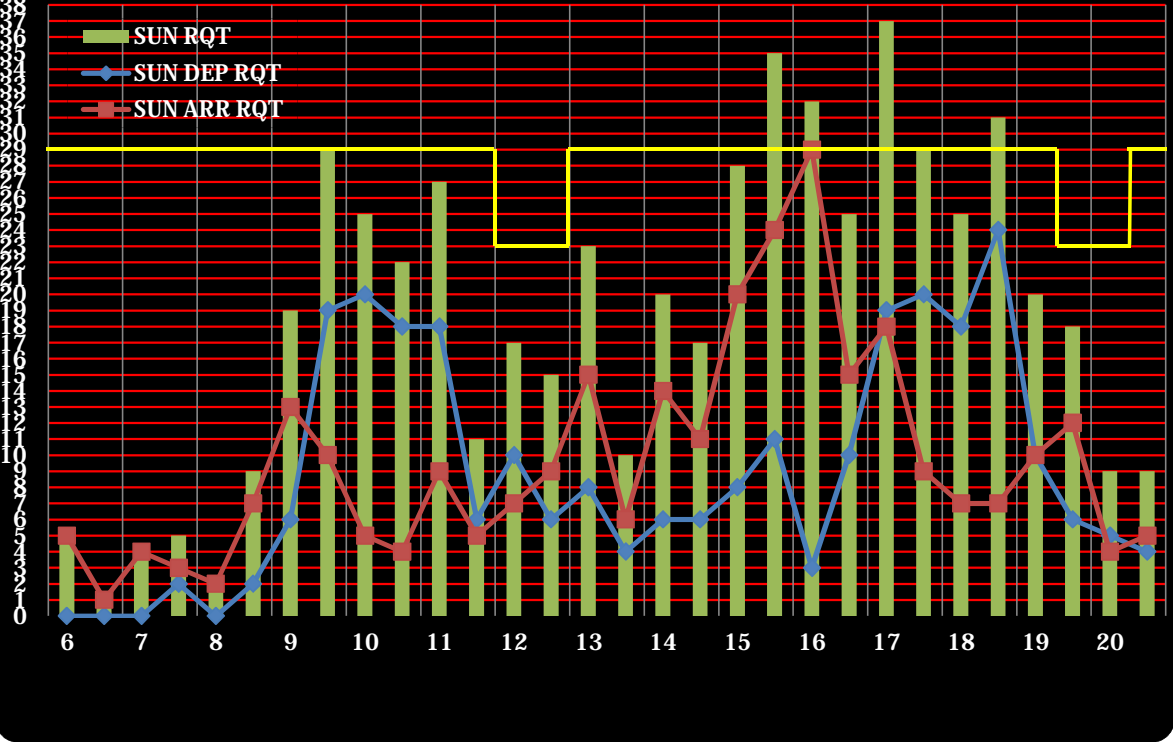

W11 NRT Slot Graph

BEFORE coordination (All)

AFTER coordination (All)

W11 NRT Slot Graph

BEFORE coordination (Monday)

AFTER coordination (Monday)

W11 NRT Slot Graph

W11 NRT Slot Graph

W11 NRT Slot Graph

BEFORE coordination (Thursday)

AFTER coordination (Thursday)

W11 NRT Slot Graph

W11 NRT Slot Graph

W11 NRT Slot Graph

BEFORE coordination (Sunday)

AFTER coordination (Sunday)

W11 NRT Slot Graph

BEFORE coordination A-RWY

B-RWY

AFTER COORDINATION A-RWY

B-RWY