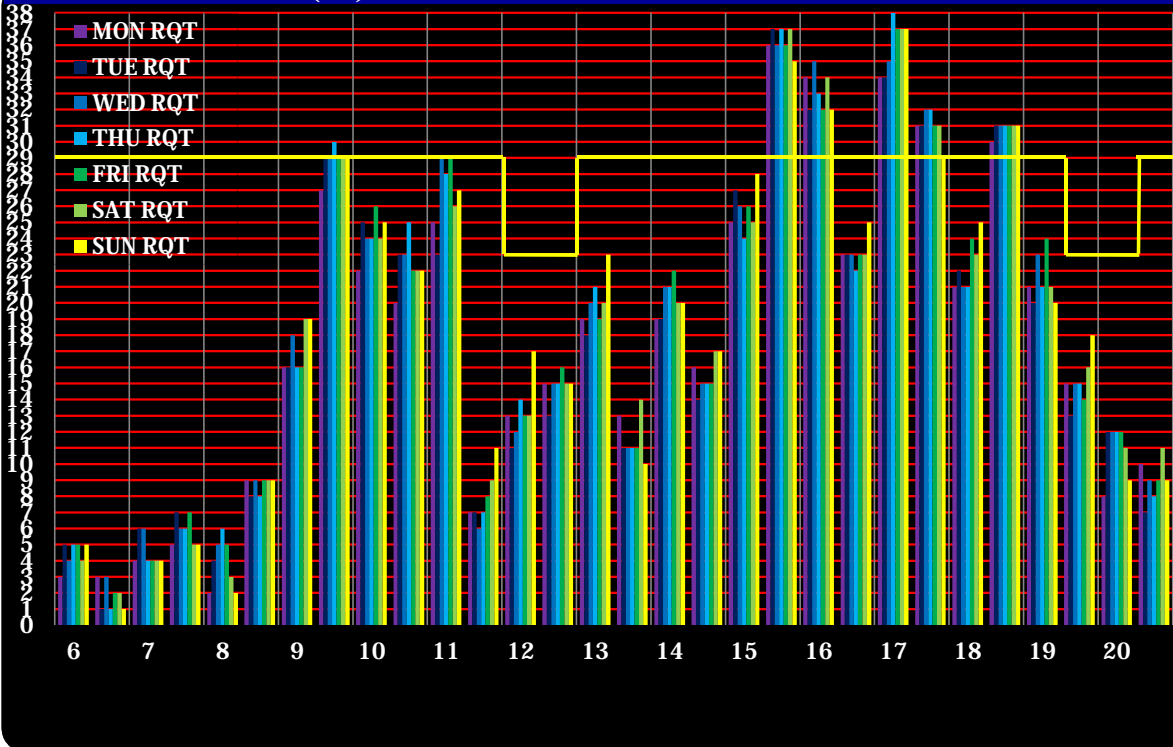

W11 NRT Slot Graph

BEFORE coordination (All)

AFTER coordination (All)

W11 NRT Slot Graph

BEFORE coordination (Monday)

AFTER coordination (Monday)

W11 NRT Slot Graph

W11 NRT Slot Graph

W11 NRT Slot Graph

BEFORE coordination (Thursday)

AFTER coordination (Thursday)

W11 NRT Slot Graph

W11 NRT Slot Graph

W11 NRT Slot Graph

BEFORE coordination (Sunday)

AFTER coordination (Sunday)