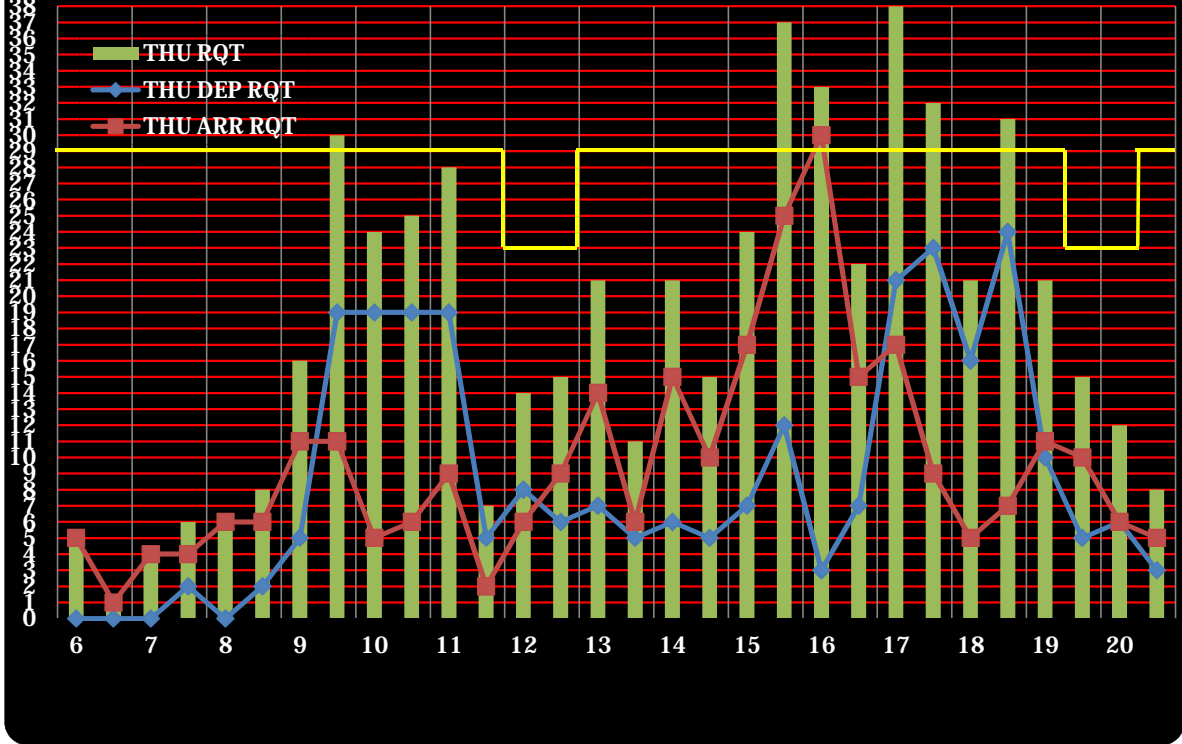

W11 NRT Slot Graph

BEFORE coordination (All)

AFTER coordination (All)

W11 NRT Slot Graph

BEFORE coordination (Monday)

AFTER coordination (Monday)

W11 NRT Slot Graph

W11 NRT Slot Graph

W11 NRT Slot Graph

BEFORE coordination (Thursday)

AFTER coordination (Thursday)

W11 NRT Slot Graph

W11 NRT Slot Graph

W11 NRT Slot Graph

BEFORE coordination (Sunday)

AFTER coordination (Sunday)