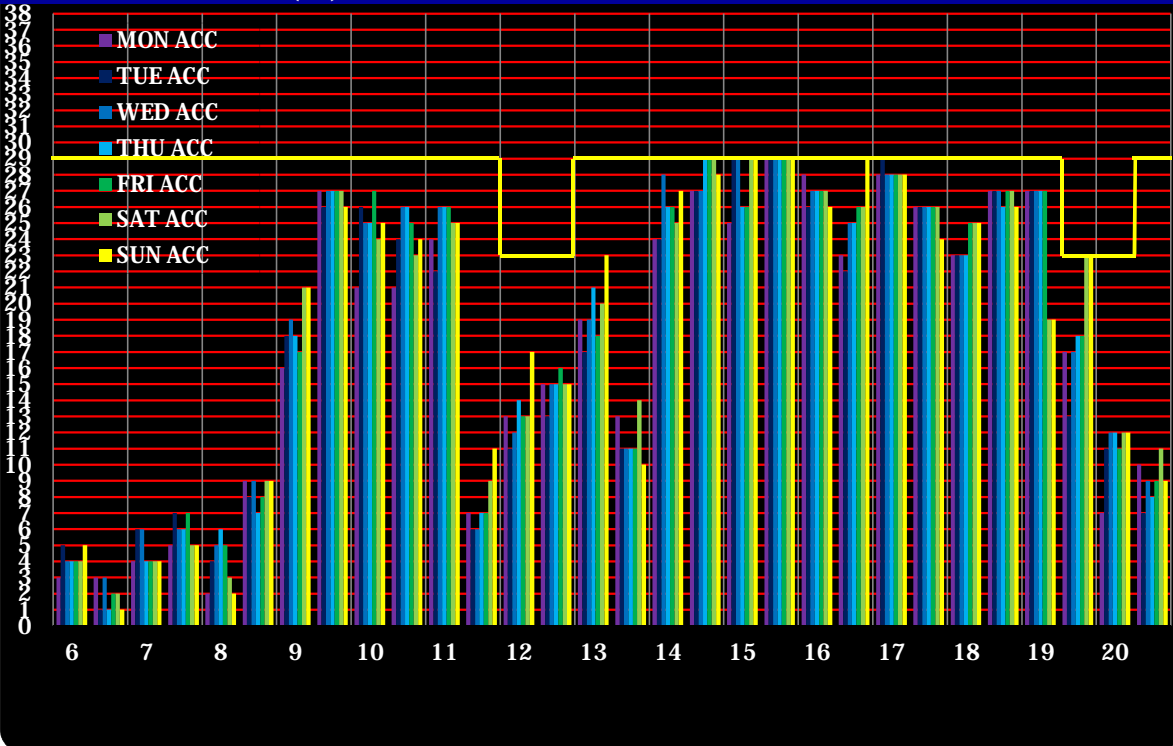

W11 NRT Slot Graph

BEFORE coordination (All)

AFTER coordination (All)

W11 NRT Slot Graph

BEFORE coordination (Monday)

AFTER coordination (Monday)

W11 NRT Slot Graph

W11 NRT Slot Graph

W11 NRT Slot Graph

BEFORE coordination (Thursday)

AFTER coordination (Thursday)

W11 NRT Slot Graph

W11 NRT Slot Graph

W11 NRT Slot Graph

BEFORE coordination (Sunday)

AFTER coordination (Sunday)

W11 NRT Slot Graph

BEFORE coordination A-RWY

B-RWY

AFTER COORDINATION A-RWY

B-RWY