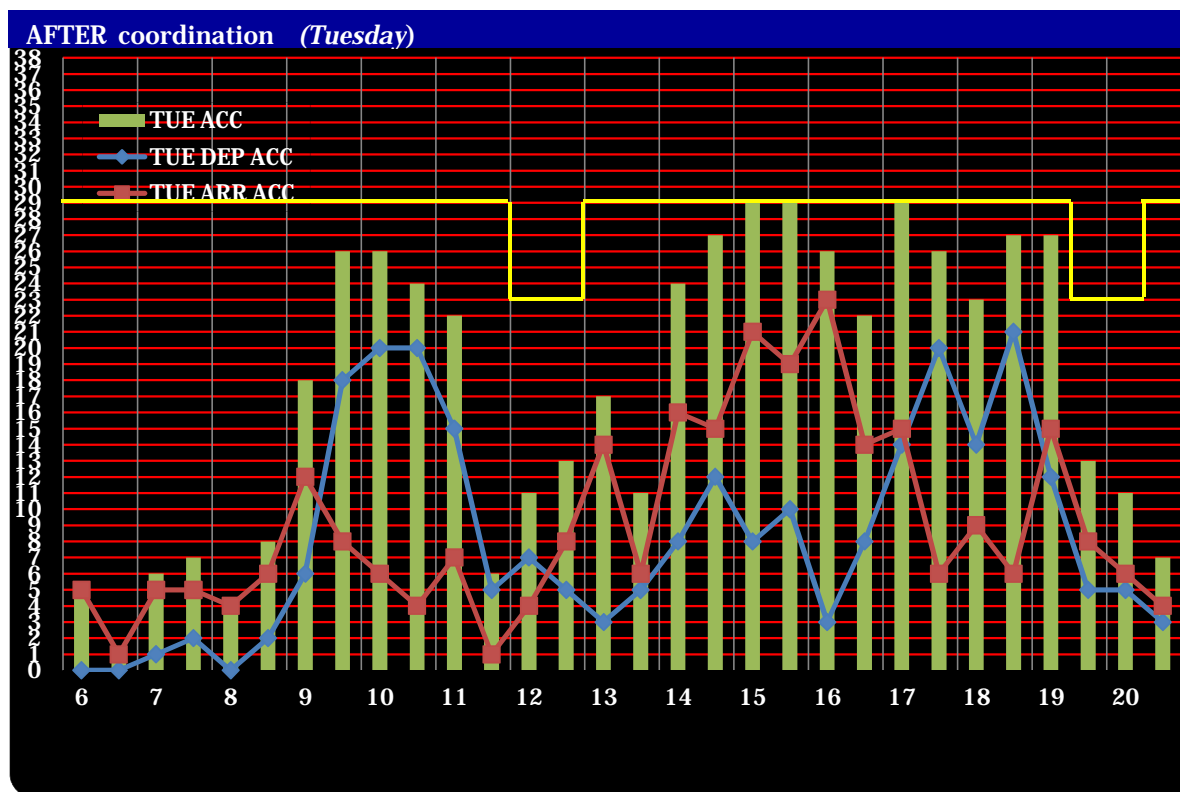

W11 NRT Slot Graph

BEFORE coordination (All)

AFTER coordination (All)

W11 NRT Slot Graph

BEFORE coordination (Monday)

AFTER coordination (Monday)

W11 NRT Slot Graph

W11 NRT Slot Graph

W11 NRT Slot Graph

BEFORE coordination (Thursday)

AFTER coordination (Thursday)

W11 NRT Slot Graph

W11 NRT Slot Graph

W11 NRT Slot Graph

BEFORE coordination (Sunday)

AFTER coordination (Sunday)

W11 NRT Slot Graph

BEFORE coordination A-RWY

B-RWY

AFTER COORDINATION A-RWY

B-RWY