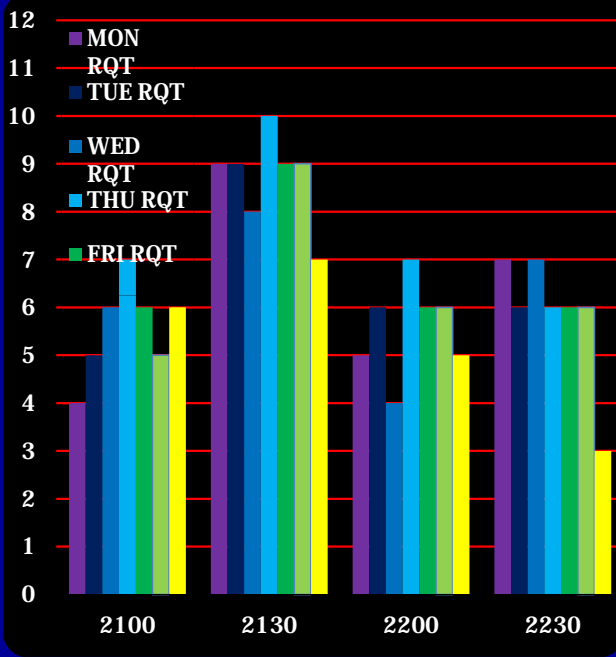

W11 NRT Slot Graph

BEFORE coordination (All)

AFTER coordination (All)

W11 NRT Slot Graph

BEFORE coordination (Monday)

AFTER coordination (Monday)

W11 NRT Slot Graph

W11 NRT Slot Graph

W11 NRT Slot Graph

BEFORE coordination (Thursday)

AFTER coordination (Thursday)

W11 NRT Slot Graph

W11 NRT Slot Graph

W11 NRT Slot Graph

BEFORE coordination (Sunday)

AFTER coordination (Sunday)

W11 NRT Slot Graph

BEFORE coordination A-RWY

B-RWY

AFTER COORDINATION A-RWY

B-RWY