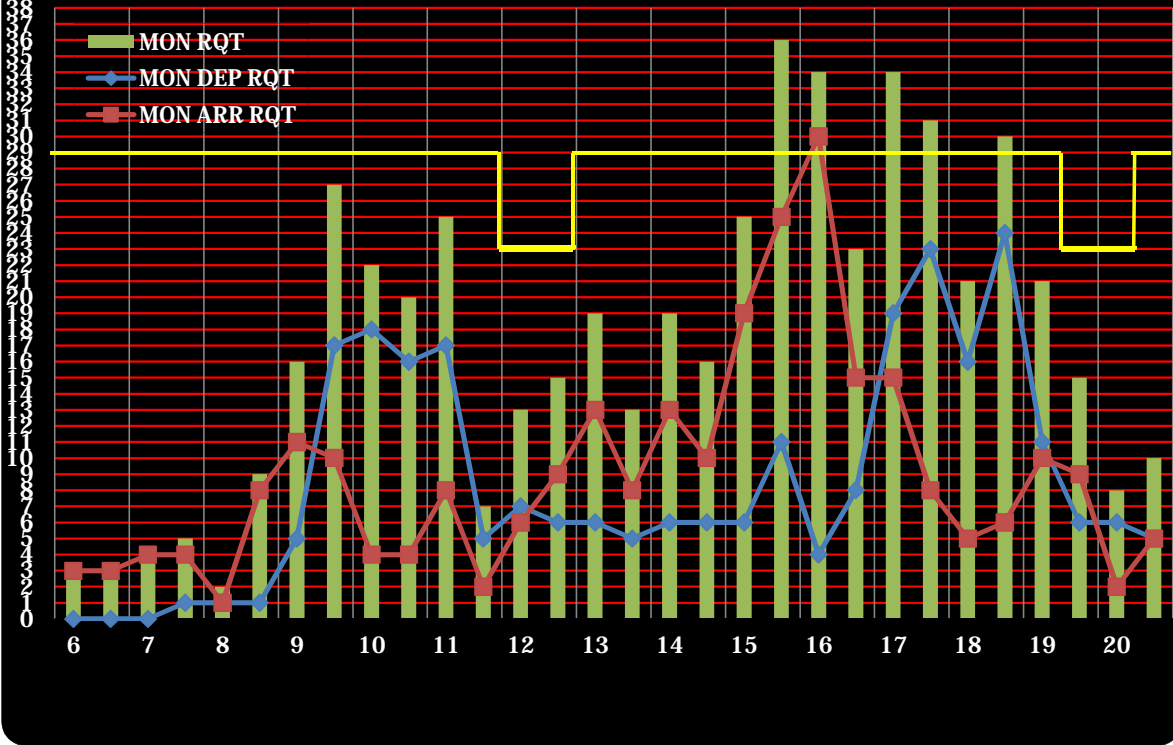

W11 NRT Slot Graph

BEFORE coordination (All)

AFTER coordination (All)

W11 NRT Slot Graph

BEFORE coordination (Monday)

AFTER coordination (Monday)

W11 NRT Slot Graph

W11 NRT Slot Graph

W11 NRT Slot Graph

BEFORE coordination (Thursday)

AFTER coordination (Thursday)

W11 NRT Slot Graph

W11 NRT Slot Graph

W11 NRT Slot Graph

BEFORE coordination (Sunday)

AFTER coordination (Sunday)