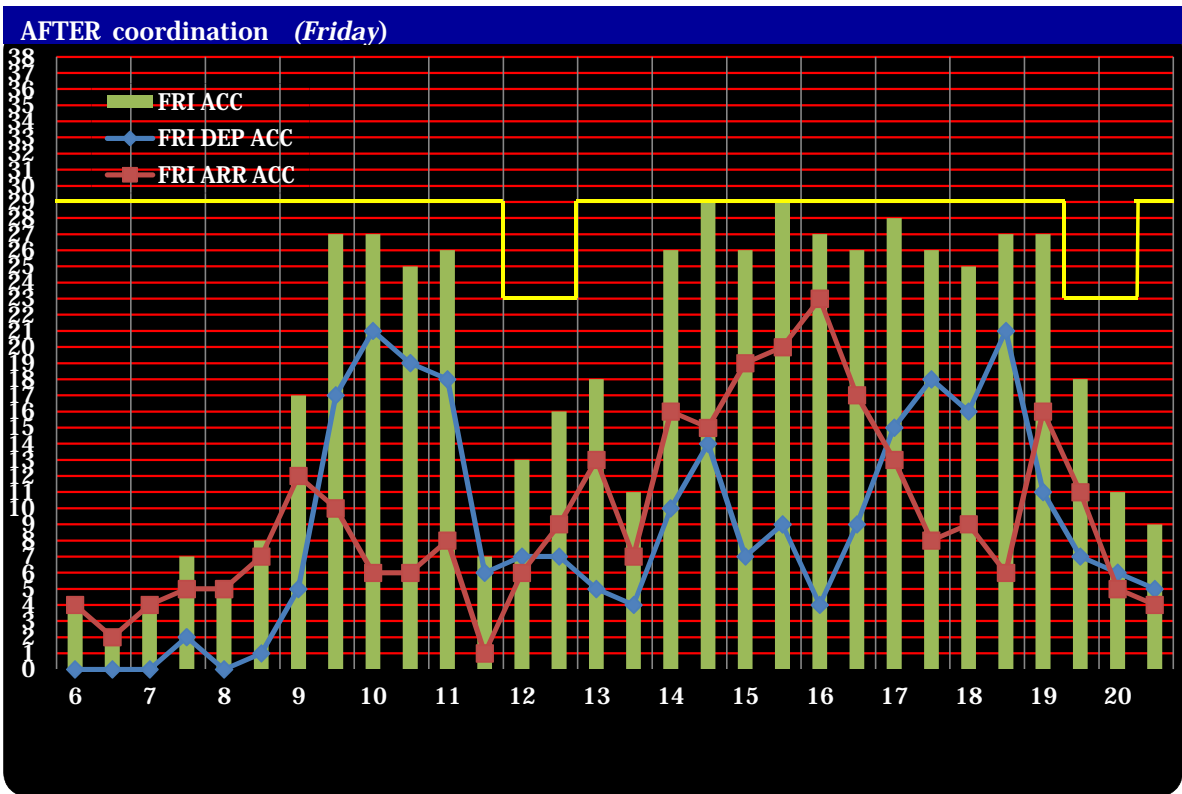

W11 NRT Slot Graph

BEFORE coordination (All)

AFTER coordination (All)

W11 NRT Slot Graph

BEFORE coordination (Monday)

AFTER coordination (Monday)

W11 NRT Slot Graph

W11 NRT Slot Graph

W11 NRT Slot Graph

BEFORE coordination (Thursday)

AFTER coordination (Thursday)

W11 NRT Slot Graph

W11 NRT Slot Graph

W11 NRT Slot Graph

BEFORE coordination (Sunday)

AFTER coordination (Sunday)

W11 NRT Slot Graph

BEFORE coordination A-RWY

B-RWY

AFTER COORDINATION A-RWY

B-RWY