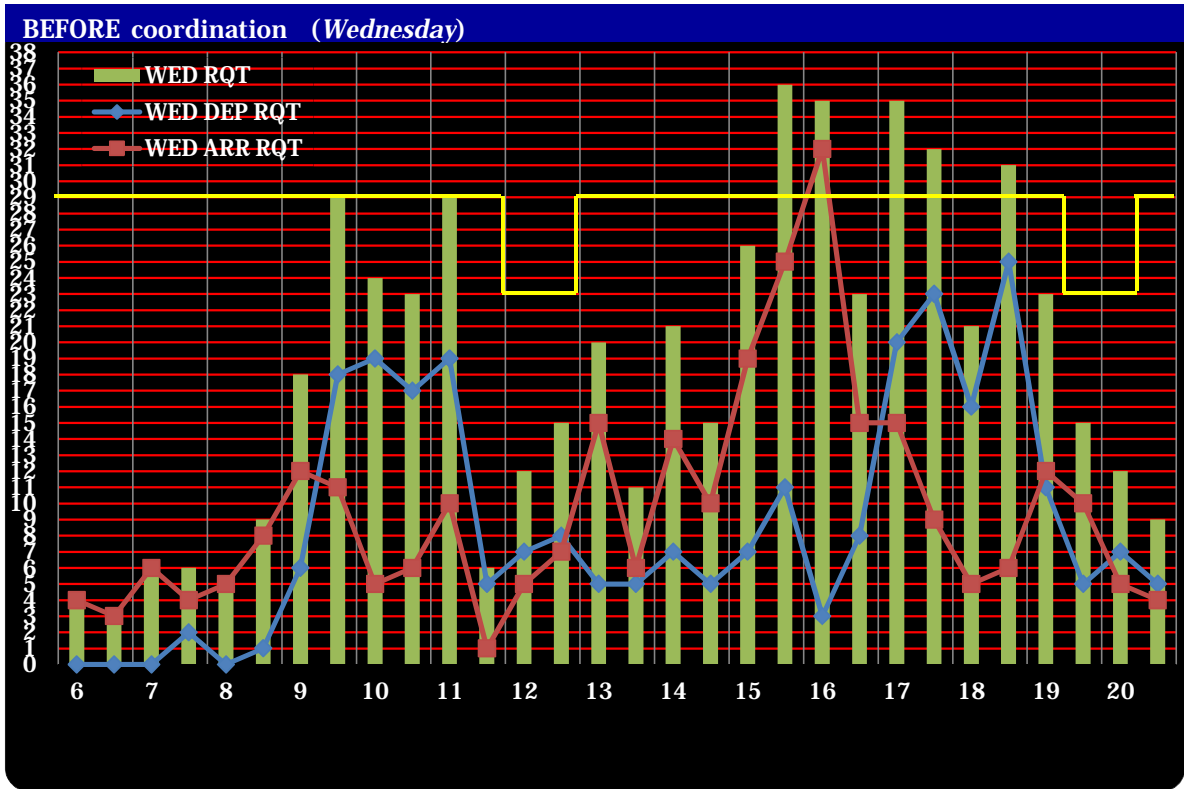

W11 NRT Slot Graph

BEFORE coordination (All)

AFTER coordination (All)

W11 NRT Slot Graph

BEFORE coordination (Monday)

AFTER coordination (Monday)

W11 NRT Slot Graph

W11 NRT Slot Graph

W11 NRT Slot Graph

BEFORE coordination (Thursday)

AFTER coordination (Thursday)

W11 NRT Slot Graph

W11 NRT Slot Graph

W11 NRT Slot Graph

BEFORE coordination (Sunday)

AFTER coordination (Sunday)