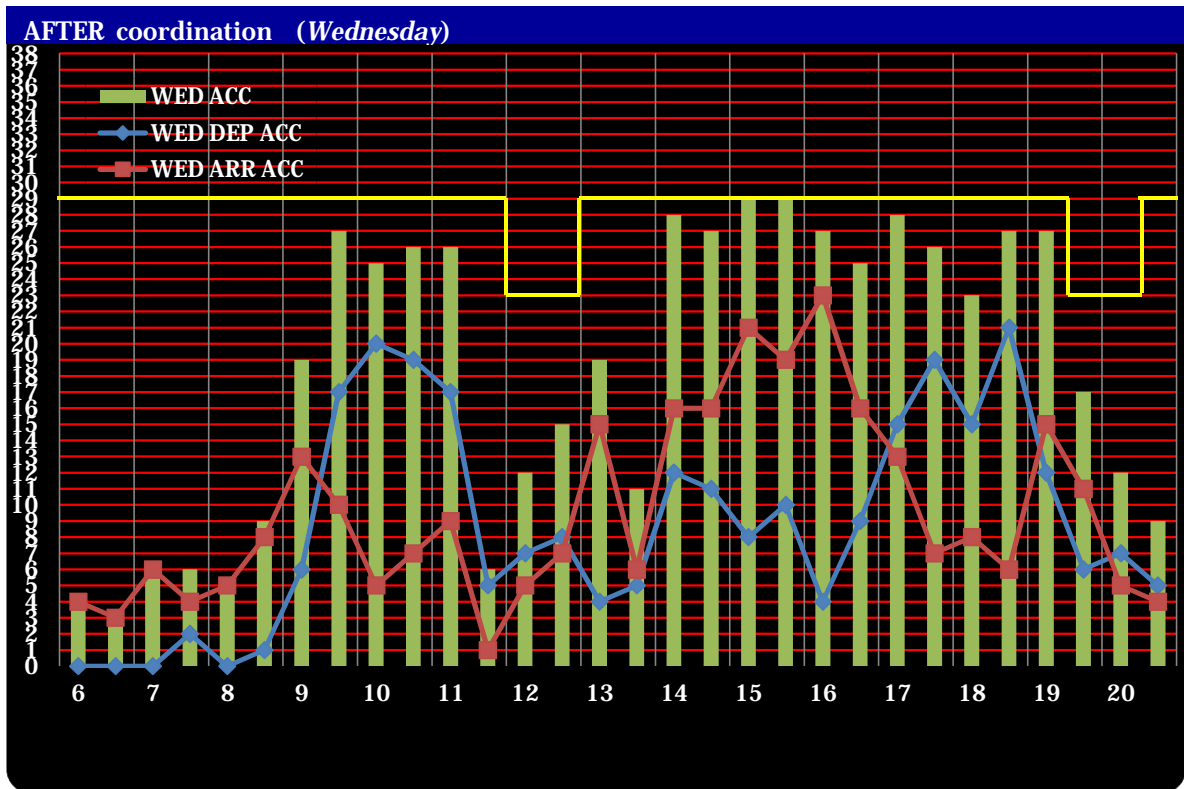

W11 NRT Slot Graph

BEFORE coordination (All)

AFTER coordination (All)

W11 NRT Slot Graph

BEFORE coordination (Monday)

AFTER coordination (Monday)

W11 NRT Slot Graph

W11 NRT Slot Graph

W11 NRT Slot Graph

BEFORE coordination (Thursday)

AFTER coordination (Thursday)

W11 NRT Slot Graph

W11 NRT Slot Graph

W11 NRT Slot Graph

BEFORE coordination (Sunday)

AFTER coordination (Sunday)

W11 NRT Slot Graph

BEFORE coordination A-RWY

B-RWY

AFTER COORDINATION A-RWY

B-RWY