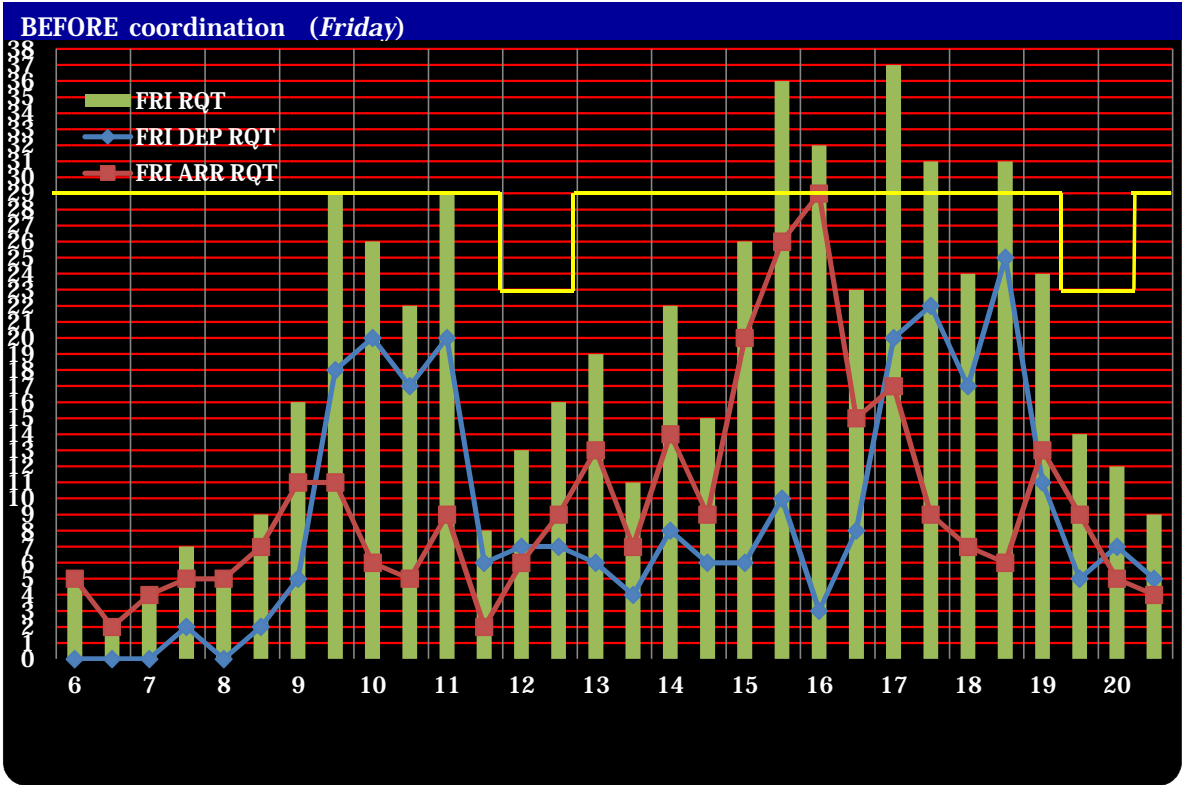

W11 NRT Slot Graph

BEFORE coordination (All)

AFTER coordination (All)

W11 NRT Slot Graph

BEFORE coordination (Monday)

AFTER coordination (Monday)

W11 NRT Slot Graph

W11 NRT Slot Graph

W11 NRT Slot Graph

BEFORE coordination (Thursday)

AFTER coordination (Thursday)

W11 NRT Slot Graph

W11 NRT Slot Graph

W11 NRT Slot Graph

BEFORE coordination (Sunday)

AFTER coordination (Sunday)

W11 NRT Slot Graph

BEFORE coordination A-RWY

B-RWY

AFTER COORDINATION A-RWY

B-RWY