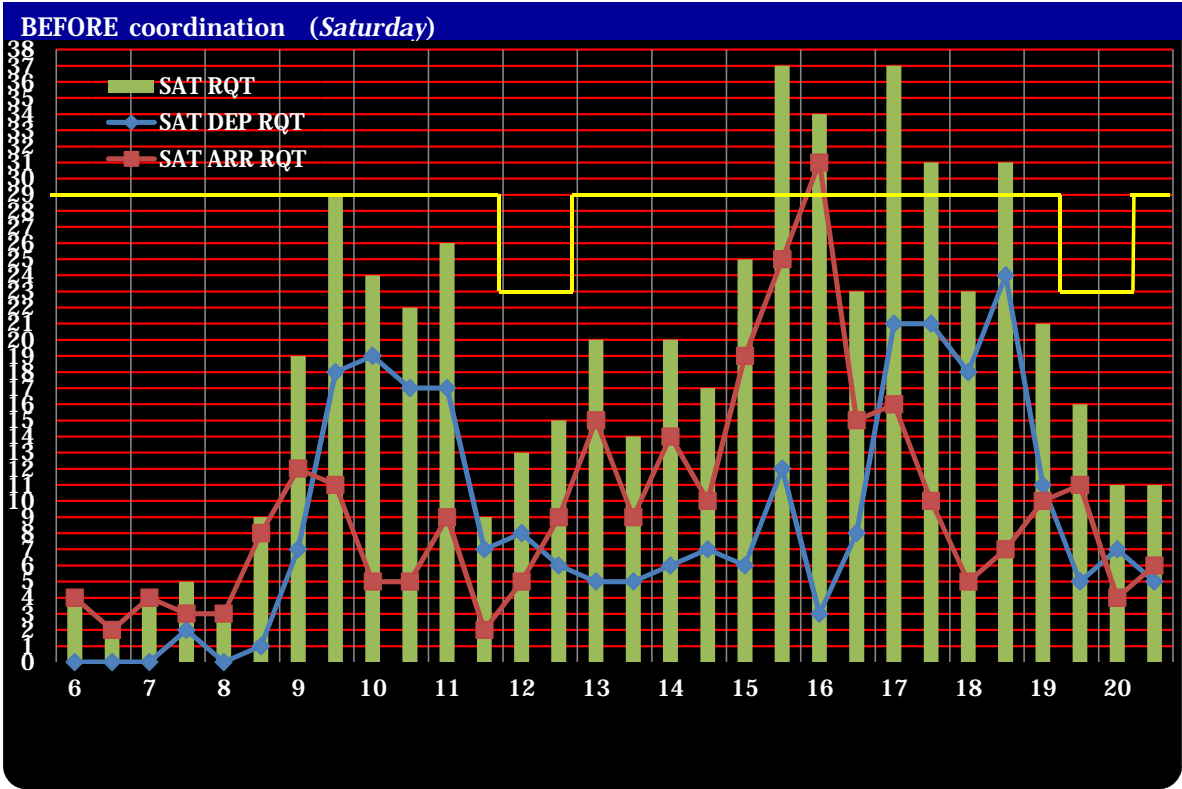

W11 NRT Slot Graph

BEFORE coordination (All)

AFTER coordination (All)

W11 NRT Slot Graph

BEFORE coordination (Monday)

AFTER coordination (Monday)

W11 NRT Slot Graph

W11 NRT Slot Graph

W11 NRT Slot Graph

BEFORE coordination (Thursday)

AFTER coordination (Thursday)

W11 NRT Slot Graph

W11 NRT Slot Graph

W11 NRT Slot Graph

BEFORE coordination (Sunday)

AFTER coordination (Sunday)

W11 NRT Slot Graph

BEFORE coordination A-RWY

B-RWY

AFTER COORDINATION A-RWY

B-RWY