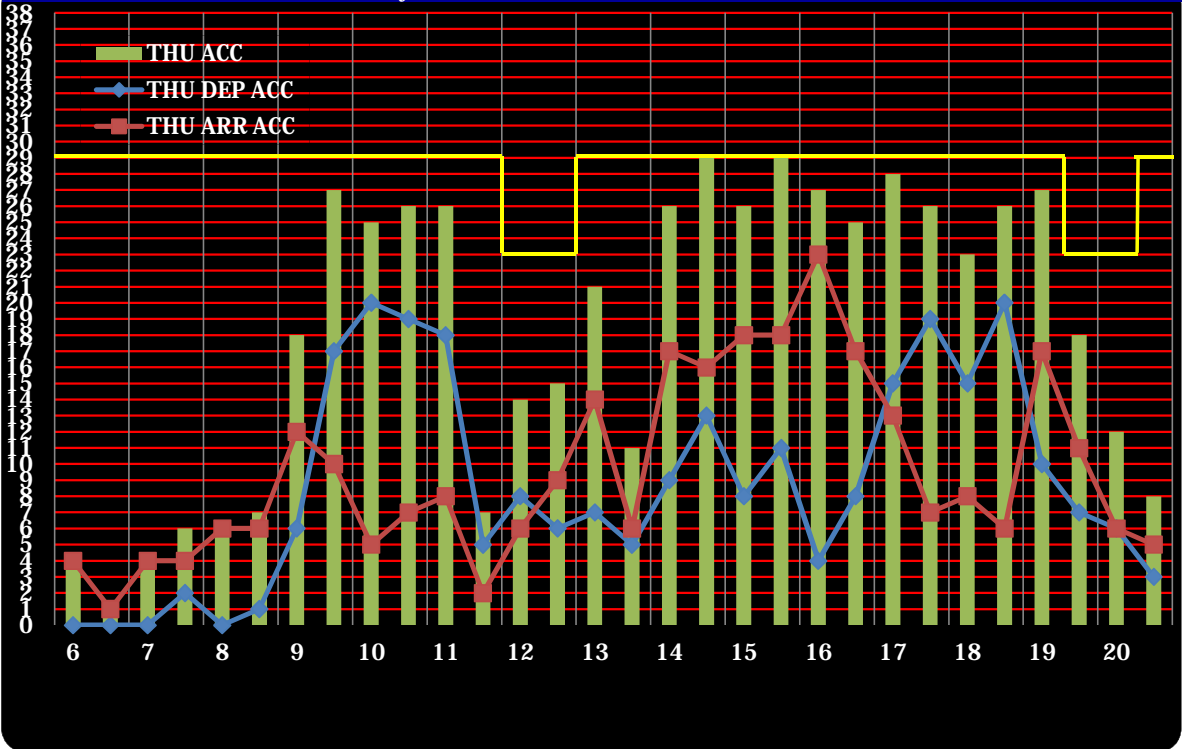

W11 NRT Slot Graph

BEFORE coordination (All)

AFTER coordination (All)

W11 NRT Slot Graph

BEFORE coordination (Monday)

AFTER coordination (Monday)

W11 NRT Slot Graph

W11 NRT Slot Graph

W11 NRT Slot Graph

BEFORE coordination (Thursday)

AFTER coordination (Thursday)

W11 NRT Slot Graph

W11 NRT Slot Graph

W11 NRT Slot Graph

BEFORE coordination (Sunday)

AFTER coordination (Sunday)

W11 NRT Slot Graph

BEFORE coordination A-RWY

B-RWY

AFTER COORDINATION A-RWY

B-RWY