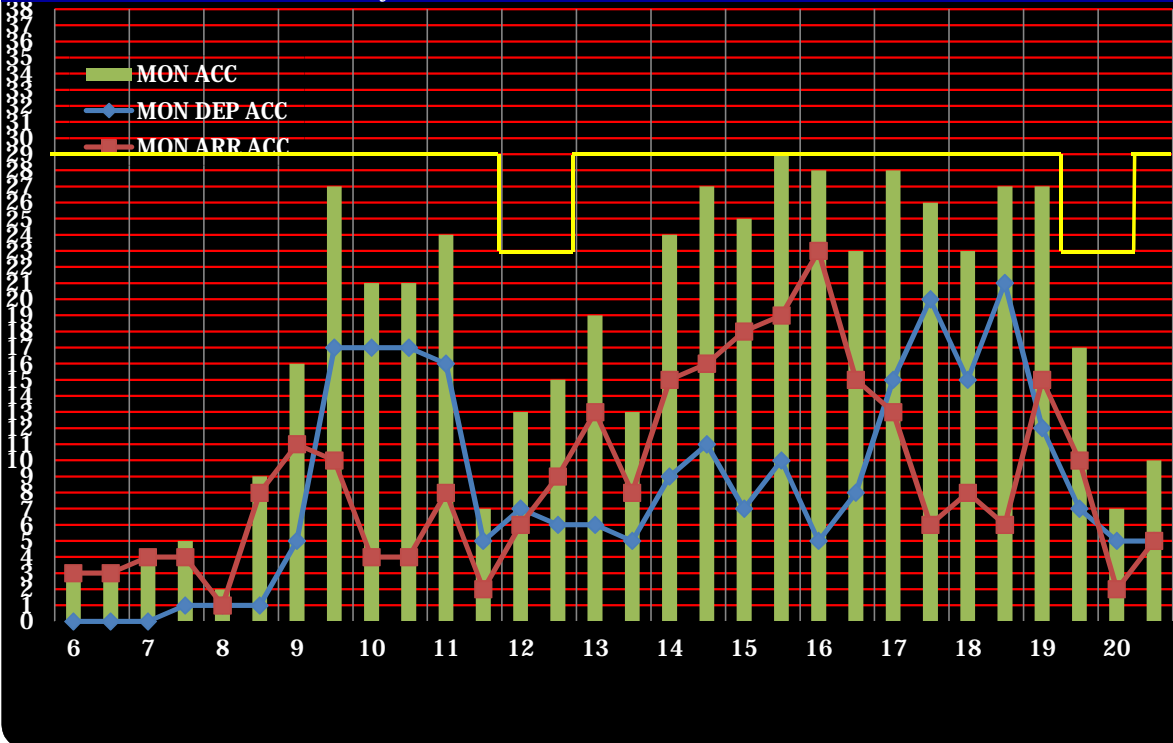

W11 NRT Slot Graph

BEFORE coordination (All)

AFTER coordination (All)

W11 NRT Slot Graph

BEFORE coordination (Monday)

AFTER coordination (Monday)

W11 NRT Slot Graph

W11 NRT Slot Graph

W11 NRT Slot Graph

BEFORE coordination (Thursday)

AFTER coordination (Thursday)

W11 NRT Slot Graph

W11 NRT Slot Graph

W11 NRT Slot Graph

BEFORE coordination (Sunday)

AFTER coordination (Sunday)