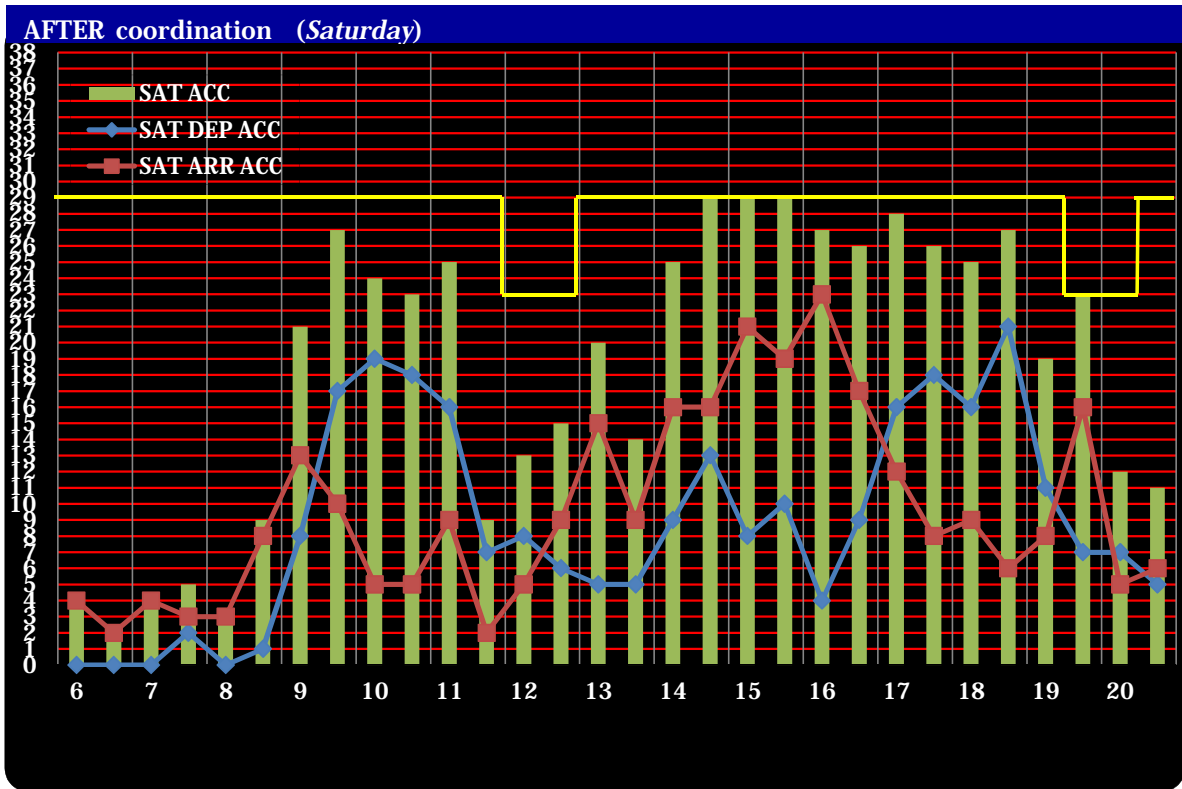

W11 NRT Slot Graph

BEFORE coordination (All)

AFTER coordination (All)

W11 NRT Slot Graph

BEFORE coordination (Monday)

AFTER coordination (Monday)

W11 NRT Slot Graph

W11 NRT Slot Graph

W11 NRT Slot Graph

BEFORE coordination (Thursday)

AFTER coordination (Thursday)

W11 NRT Slot Graph

W11 NRT Slot Graph

W11 NRT Slot Graph

BEFORE coordination (Sunday)

AFTER coordination (Sunday)

W11 NRT Slot Graph

BEFORE coordination A-RWY

B-RWY

AFTER COORDINATION A-RWY

B-RWY