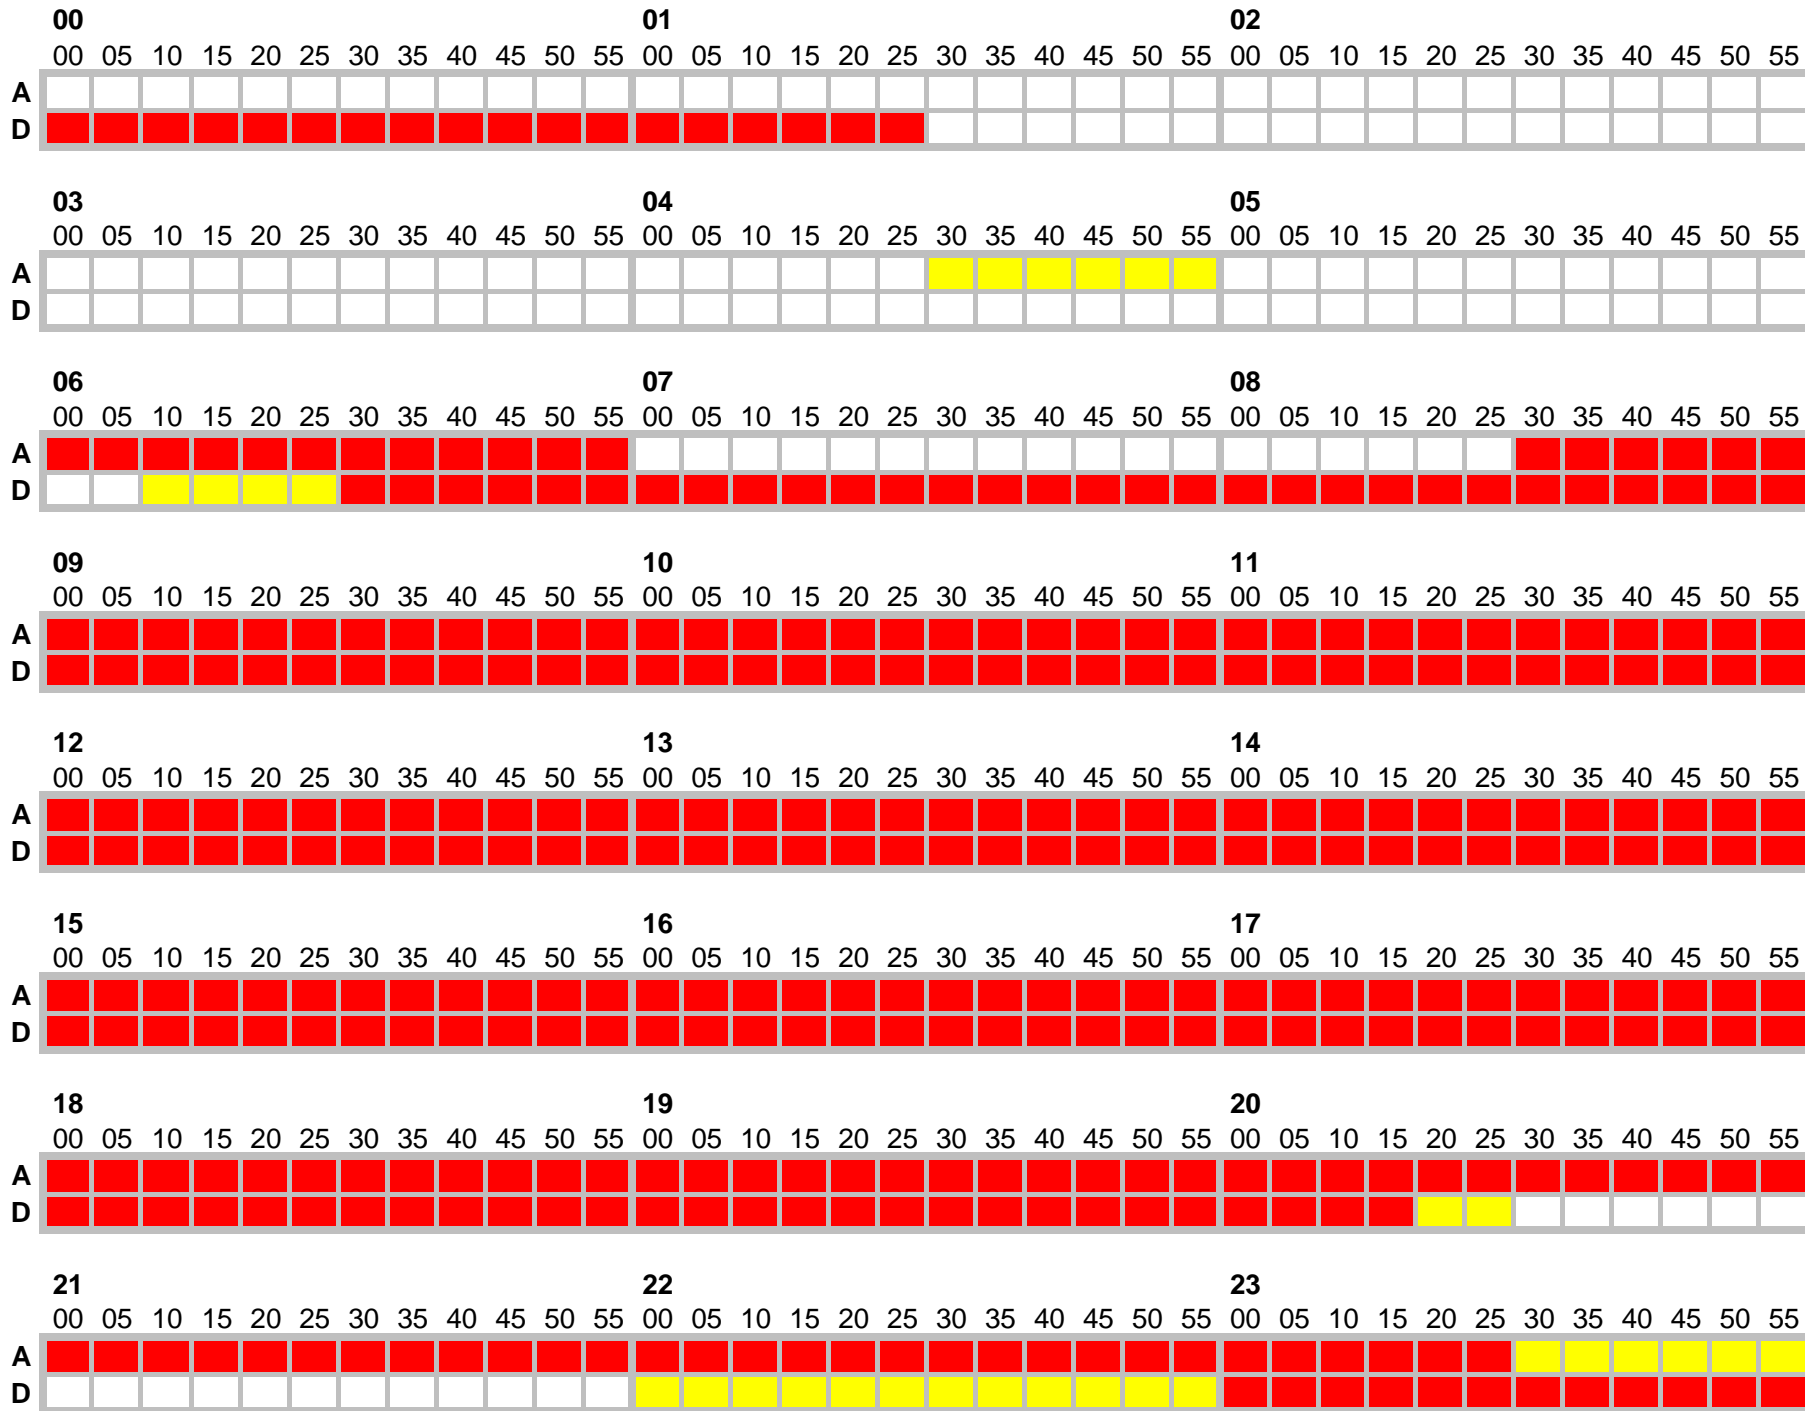

S11 HND NAC CHART(SLOT)

01 AUG 2011

HND NAC CHART(NWS)

01AUG 2011

ROUTE			07	08	09	10	11	12	13	14	15	16	17	18	19	20	21
	A	N									Yellow						
	A	W			Yellow									Yellow			Red
	A	S			Yellow									Yellow			Red
	D	N	Yellow	Red	Yellow		Red	Yellow		Yellow	Yellow		Red	Yellow			
	D	W		Yellow	Yellow			Yellow					Yellow				
	D	S															

- *N From/To North America & Europe, GMP,PEK, Northern part of Japan
 - *W From/To SHA, Western part of Japan
 - *S Other Airports
- Full
 Closed to full
 Available