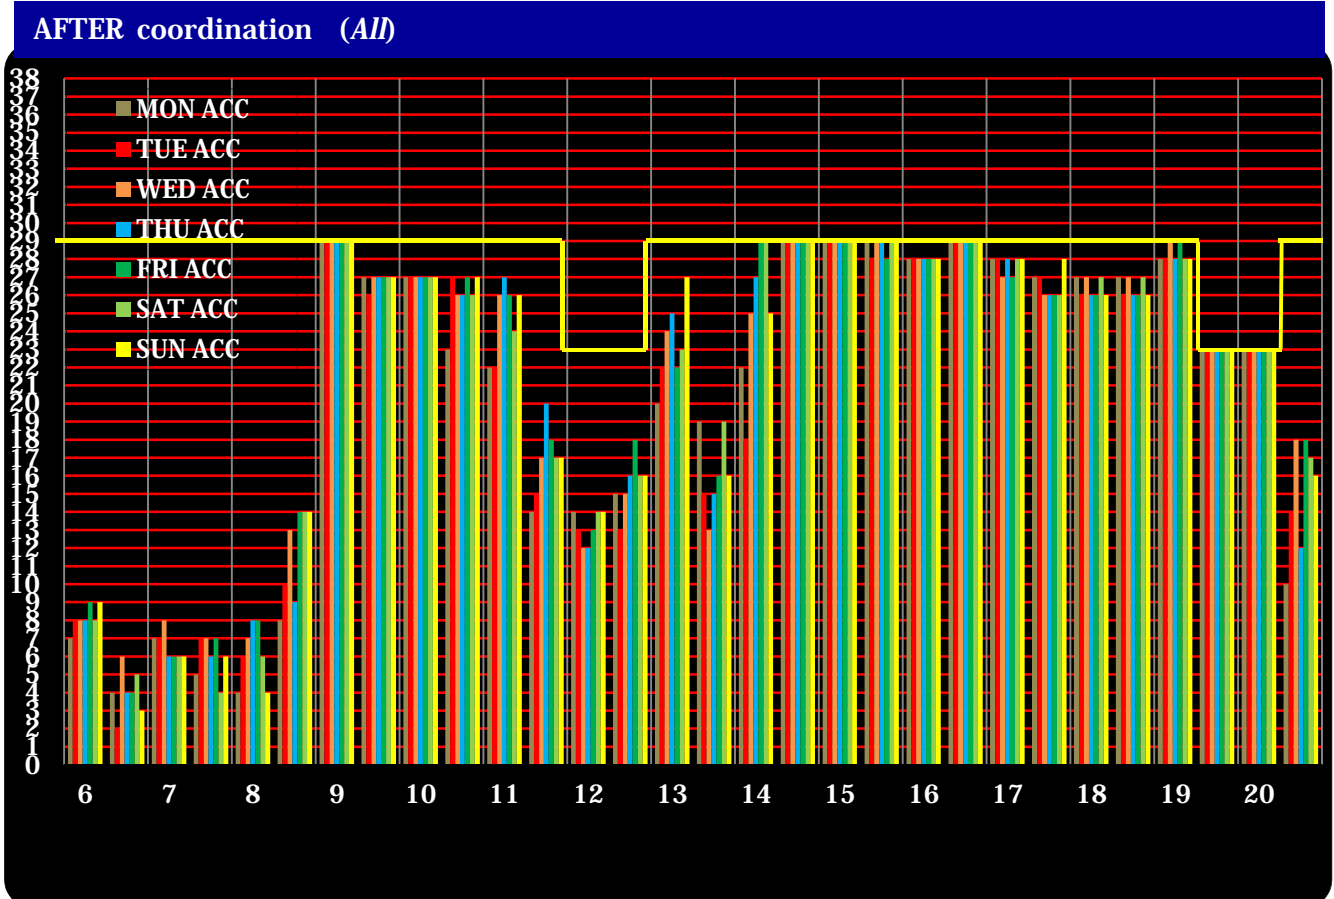

# NRT REQUESTED SLOT CHART (W12)

**BEFORE coordination (Monday)**

**AFTER coordination (Monday)**

**BEFORE coordination (Tuesday)**

**AFTER coordination (Tuesday)**

**BEFORE coordination (Wednesday)**

**AFTER coordination (Wednesday)**

**BEFORE coordination (Thursday)**

**AFTER coordination (Thursday)**

**BEFORE coordination (Friday)**

**AFTER coordination (Friday)**

**BEFORE coordination (Saturday)**

**AFTER coordination (Saturday)**

### BEFORE coordination (Sunday)