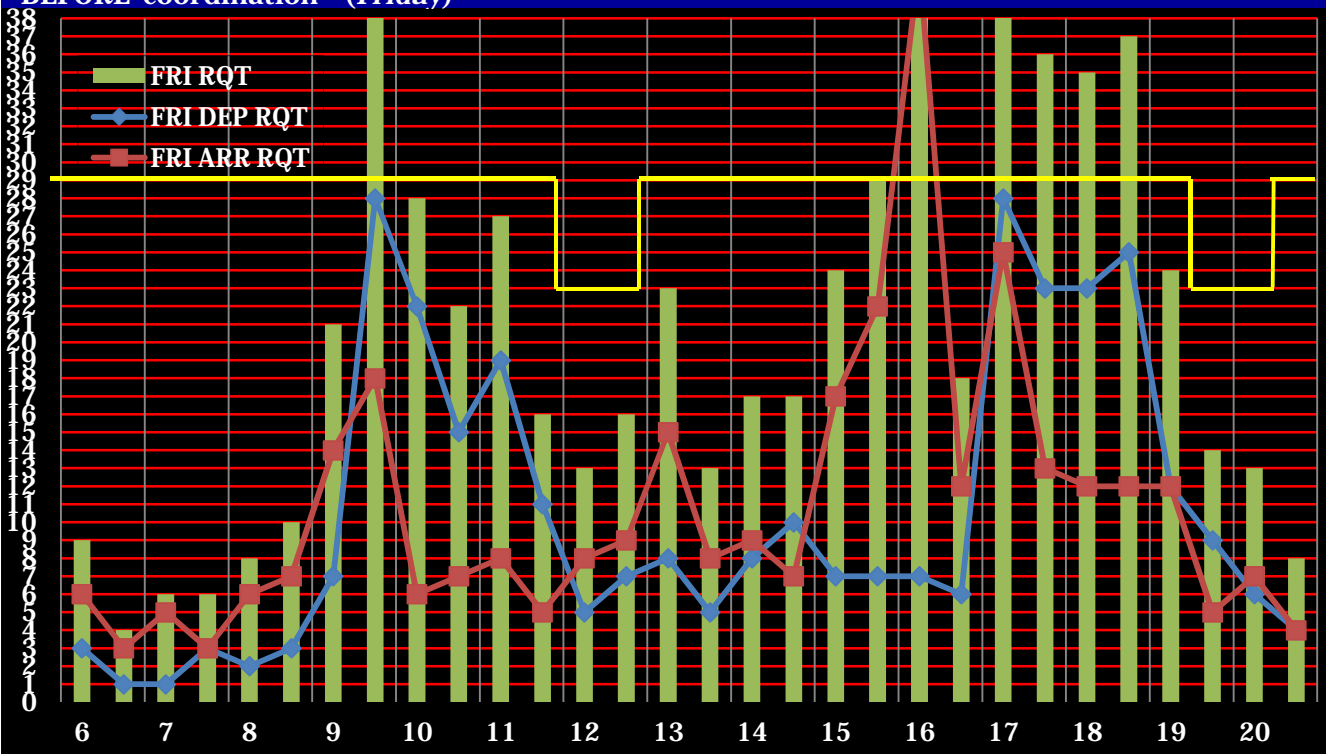

# NRT REQUESTED SLOT CHART (W12)

**BEFORE coordination (Monday)**

**AFTER coordination (Monday)**

**BEFORE coordination (Tuesday)**

**AFTER coordination (Tuesday)**

**BEFORE coordination (Wednesday)**

**AFTER coordination (Wednesday)**

**BEFORE coordination (Thursday)**

**AFTER coordination (Thursday)**

**BEFORE coordination (Friday)**

**AFTER coordination (Friday)**

**BEFORE coordination (Saturday)**

**AFTER coordination (Saturday)**