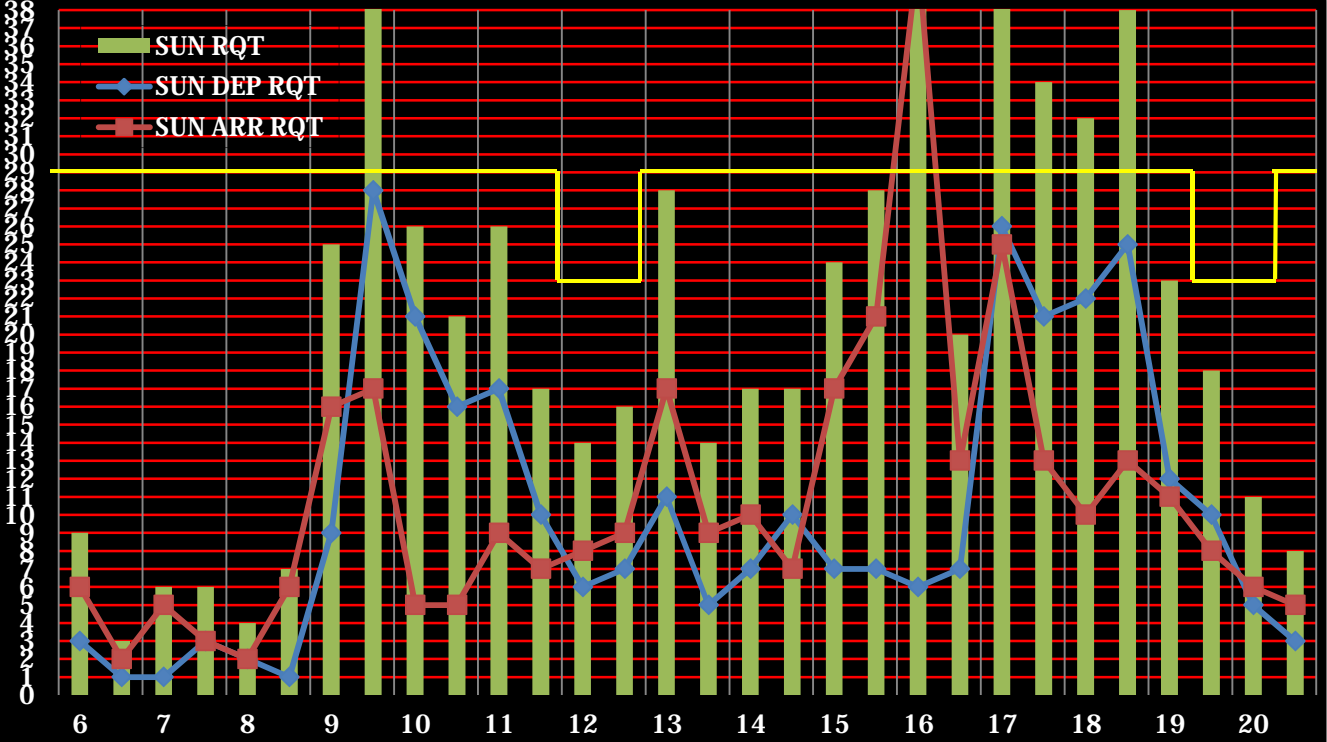

# NRT REQUESTED SLOT CHART (W12)

**BEFORE coordination (Monday)**

**AFTER coordination (Monday)**

**BEFORE coordination (Tuesday)**

**AFTER coordination (Tuesday)**

**BEFORE coordination (Wednesday)**

**AFTER coordination (Wednesday)**

**BEFORE coordination (Thursday)**

**AFTER coordination (Thursday)**

**BEFORE coordination (Friday)**

**AFTER coordination (Friday)**

**BEFORE coordination (Saturday)**

**AFTER coordination (Saturday)**

### BEFORE coordination (Sunday)