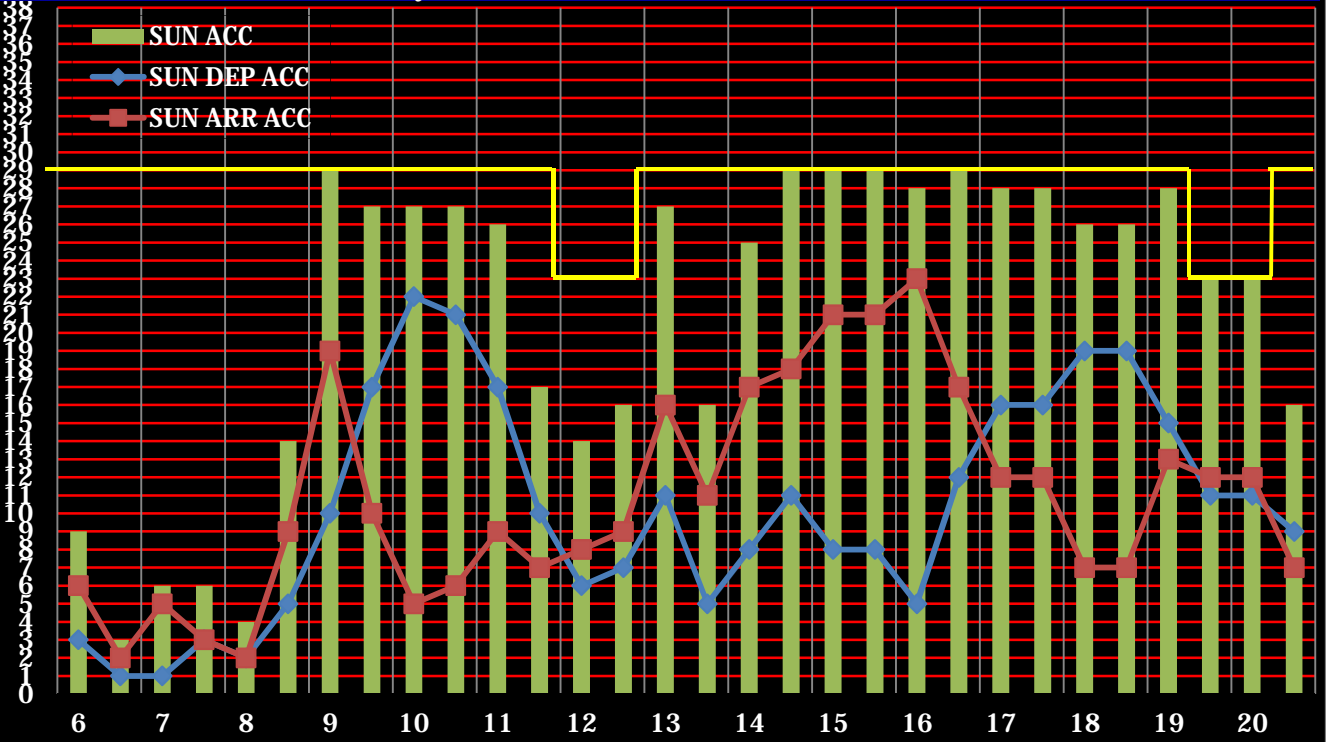

BEFORE coordination A-RWY

B-RWY

AFTER coordination (Sunday)