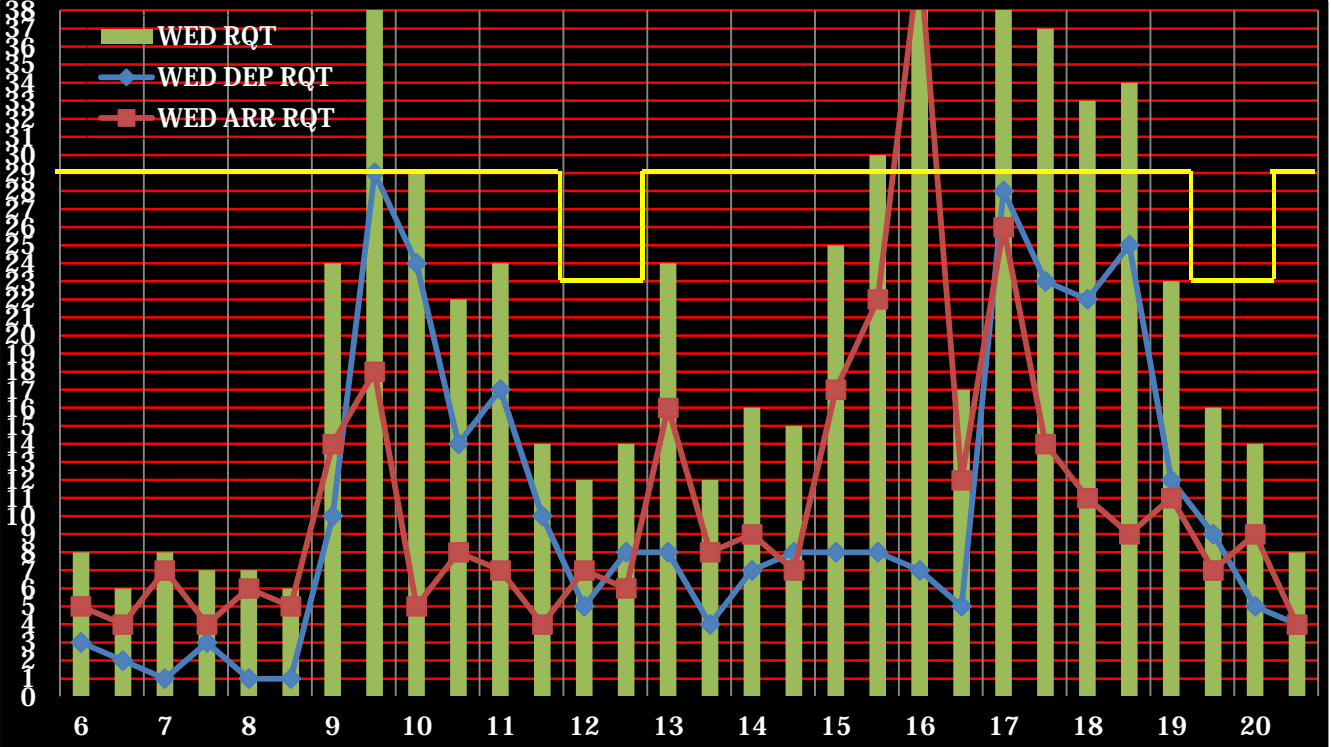

# NRT REQUESTED SLOT CHART (W12)

**BEFORE coordination (Monday)**

**AFTER coordination (Monday)**

**BEFORE coordination (Tuesday)**

**AFTER coordination (Tuesday)**

**BEFORE coordination (Wednesday)**

**AFTER coordination (Wednesday)**

**BEFORE coordination (Thursday)**

**AFTER coordination (Thursday)**

**BEFORE coordination (Friday)**

**AFTER coordination (Friday)**

**BEFORE coordination (Saturday)**

**AFTER coordination (Saturday)**