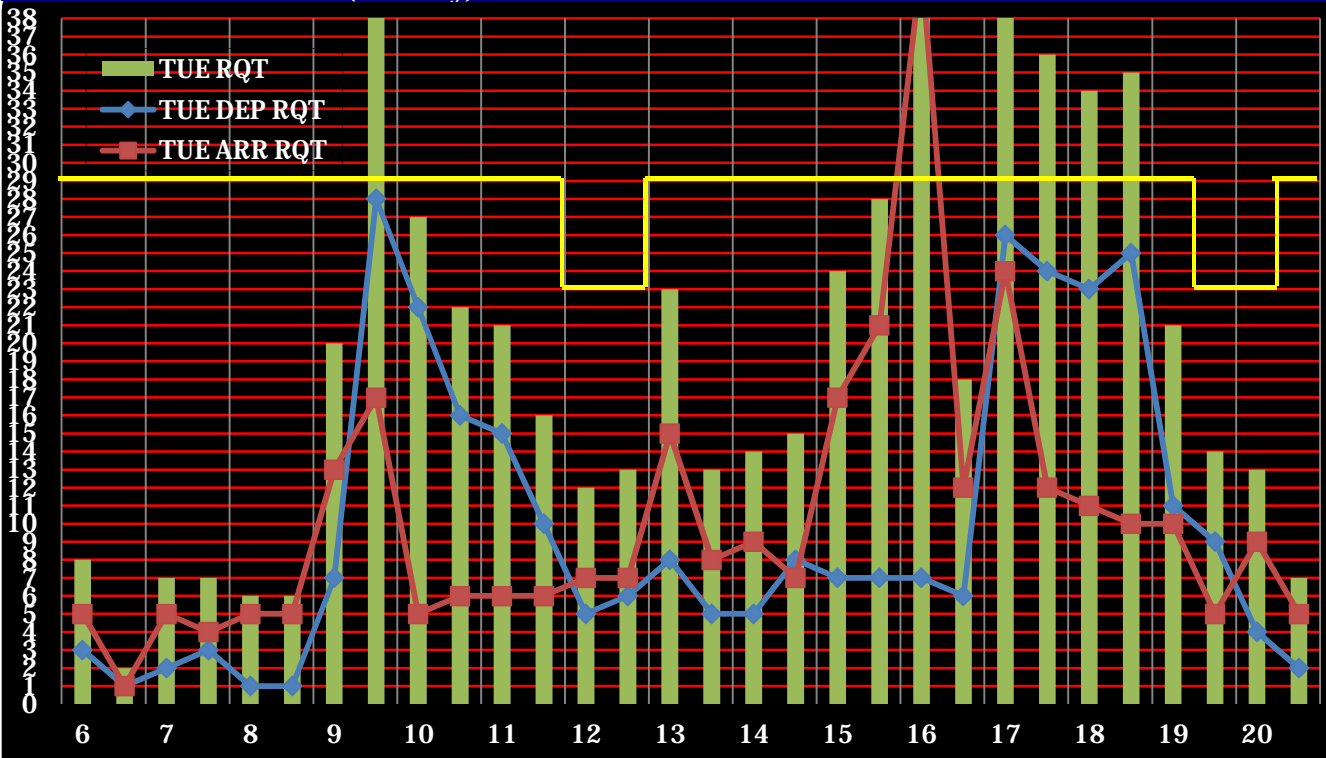

# NRT REQUESTED SLOT CHART (W12)

**BEFORE coordination (Monday)**

**AFTER coordination (Monday)**

**BEFORE coordination (Tuesday)**

**AFTER coordination (Tuesday)**

**BEFORE coordination (Wednesday)**

**AFTER coordination (Wednesday)**

**BEFORE coordination (Thursday)**

**AFTER coordination (Thursday)**

**BEFORE coordination (Friday)**

**AFTER coordination (Friday)**

**BEFORE coordination (Saturday)**

**AFTER coordination (Saturday)**