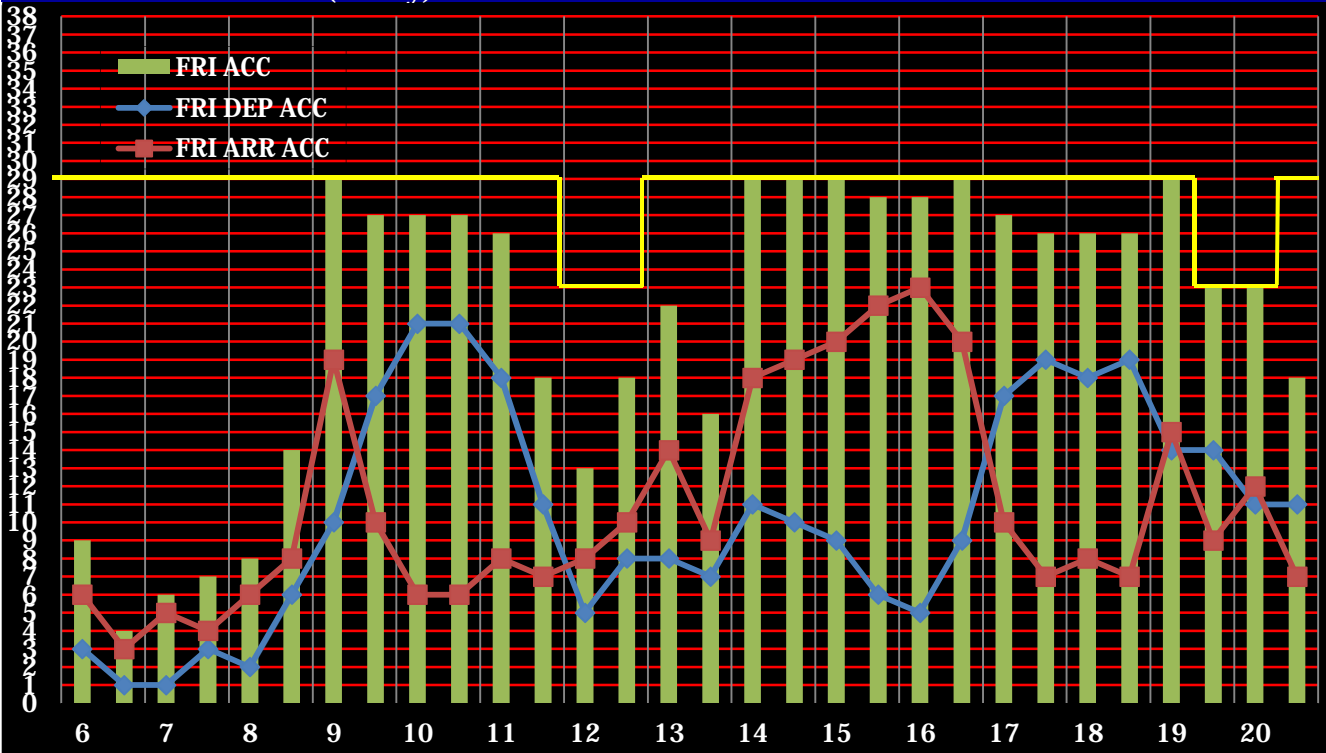

# NRT REQUESTED SLOT CHART (W12)

**BEFORE coordination (Monday)**

**AFTER coordination (Monday)**

**BEFORE coordination (Tuesday)**

**AFTER coordination (Tuesday)**

**BEFORE coordination (Wednesday)**

**AFTER coordination (Wednesday)**

**BEFORE coordination (Thursday)**

**AFTER coordination (Thursday)**

**BEFORE coordination (Friday)**

**AFTER coordination (Friday)**

**BEFORE coordination (Saturday)**

**AFTER coordination (Saturday)**

### BEFORE coordination (Sunday)