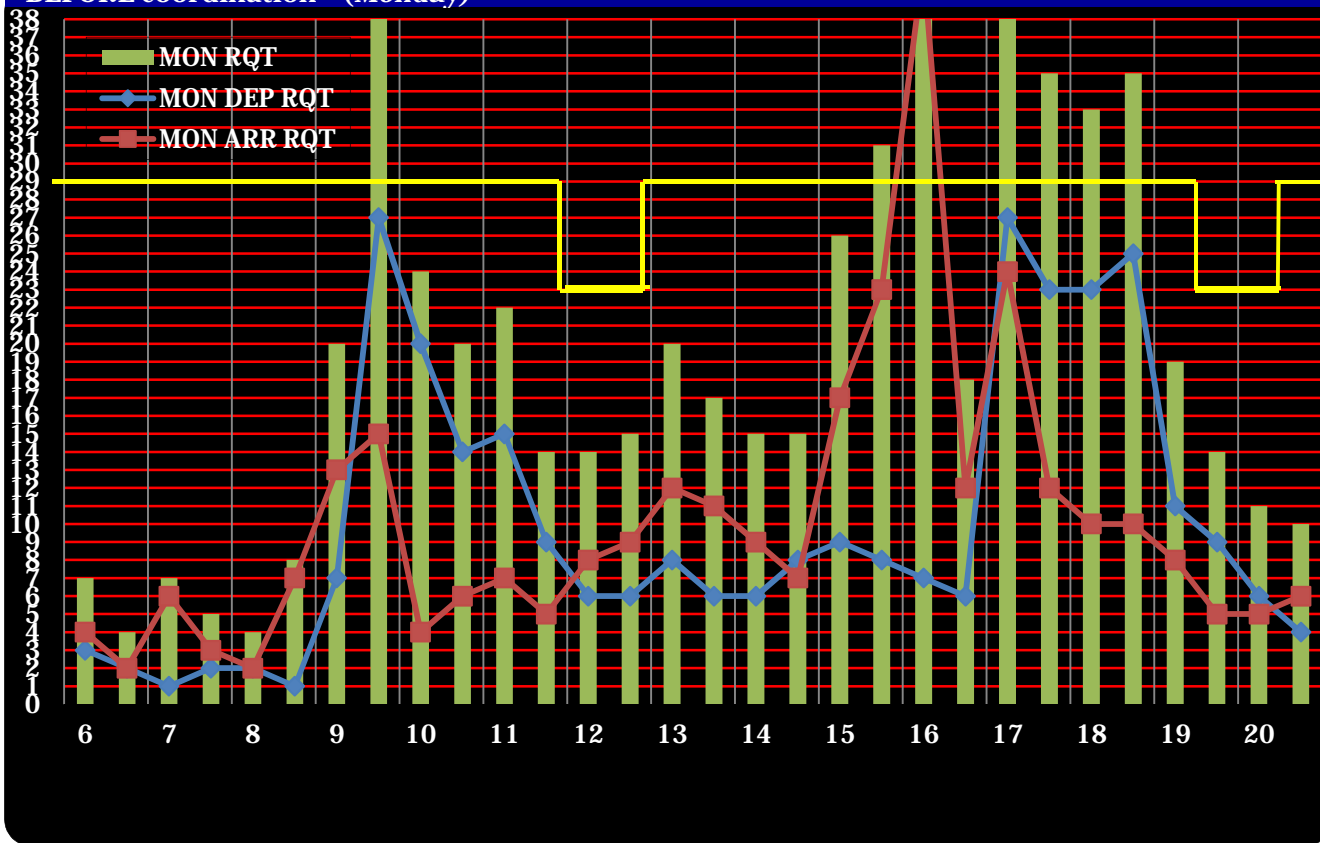

# NRT REQUESTED SLOT CHART (W12)

**BEFORE coordination (Monday)**

**AFTER coordination (Monday)**

**BEFORE coordination (Tuesday)**

**AFTER coordination (Tuesday)**

**BEFORE coordination (Wednesday)**

**AFTER coordination (Wednesday)**

**BEFORE coordination (Thursday)**

**AFTER coordination (Thursday)**

**BEFORE coordination (Friday)**

**AFTER coordination (Friday)**

**BEFORE coordination (Saturday)**

**AFTER coordination (Saturday)**