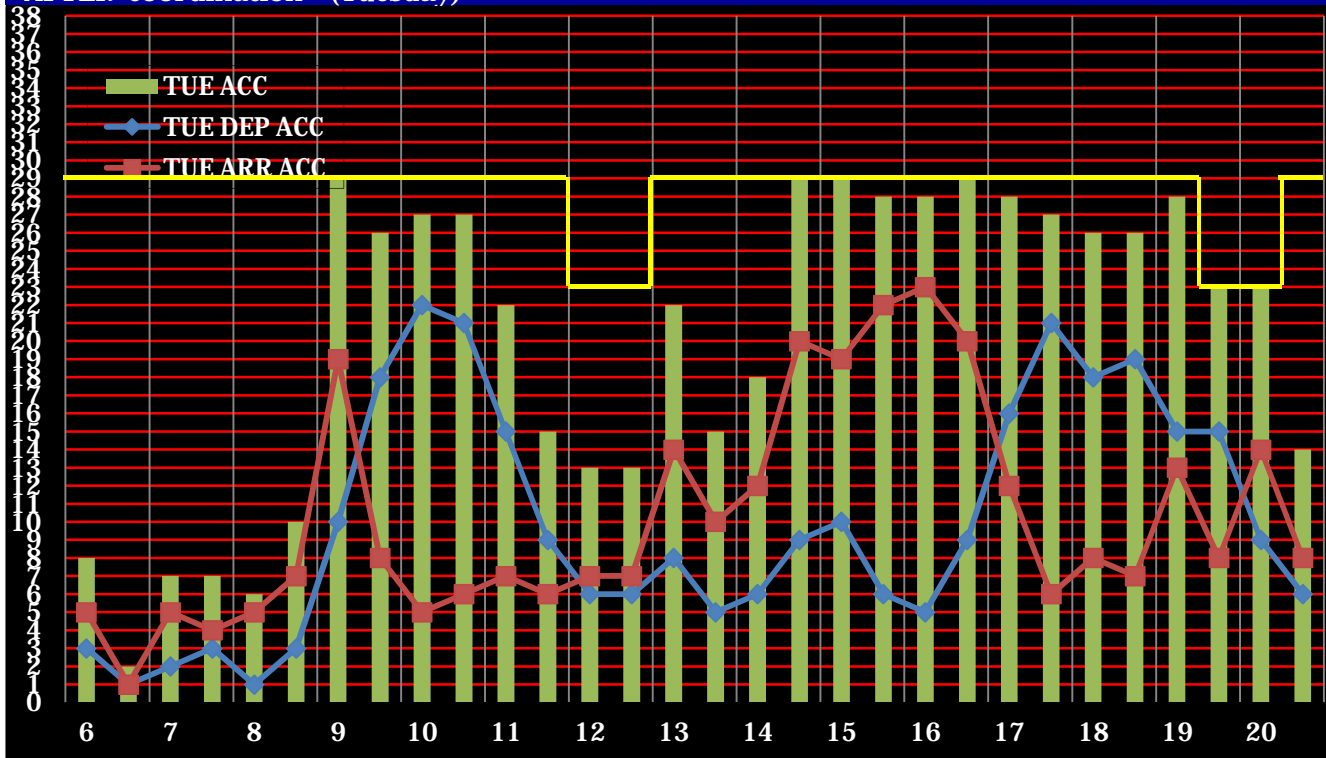

# NRT REQUESTED SLOT CHART (W12)

**BEFORE coordination (Monday)**

**AFTER coordination (Monday)**

**BEFORE coordination (Tuesday)**

**AFTER coordination (Tuesday)**

**BEFORE coordination (Wednesday)**

**AFTER coordination (Wednesday)**

**BEFORE coordination (Thursday)**

**AFTER coordination (Thursday)**

**BEFORE coordination (Friday)**

**AFTER coordination (Friday)**

**BEFORE coordination (Saturday)**

**AFTER coordination (Saturday)**