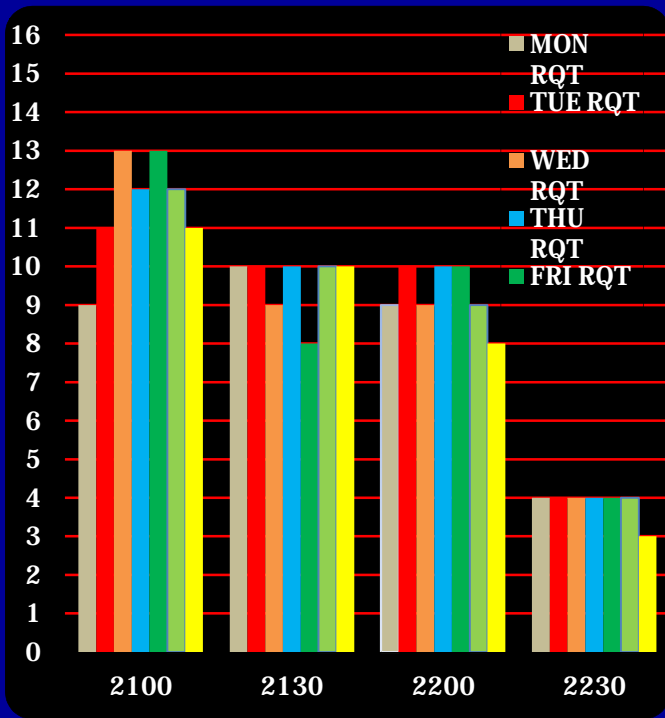

# NRT REQUESTED SLOT CHART (W12)

**BEFORE coordination (Monday)**

**AFTER coordination (Monday)**

**BEFORE coordination (Tuesday)**

**AFTER coordination (Tuesday)**

**BEFORE coordination (Wednesday)**

**AFTER coordination (Wednesday)**

**BEFORE coordination (Thursday)**

**AFTER coordination (Thursday)**

**BEFORE coordination (Friday)**

**AFTER coordination (Friday)**

**BEFORE coordination (Saturday)**

**AFTER coordination (Saturday)**

### BEFORE coordination (Sunday)

### AFTER coordination (Sunday)

BEFORE coordination A-RWY

B-RWY

AFTER coordination A-RWY

B-RWY