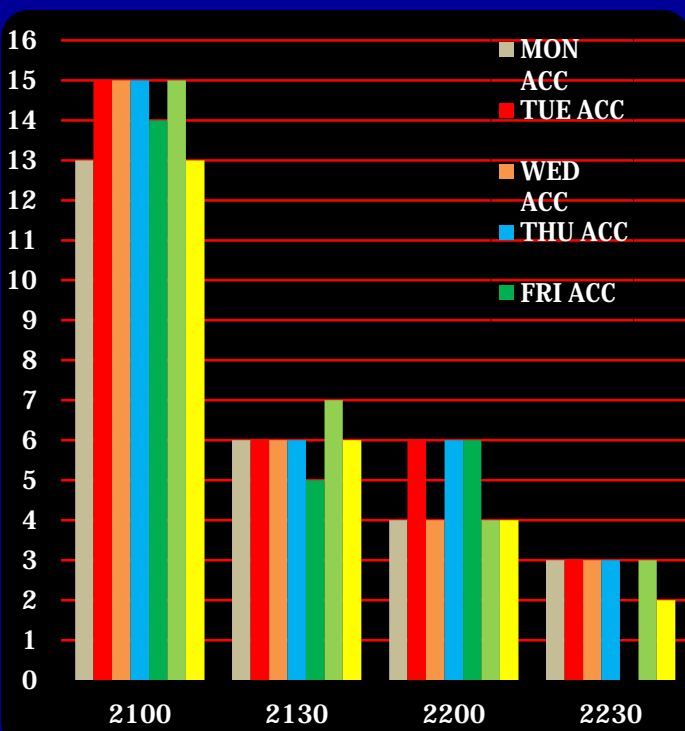

# NRT REQUESTED SLOT CHART (W12)

**BEFORE coordination (Monday)**

**AFTER coordination (Monday)**

**BEFORE coordination (Tuesday)**

**AFTER coordination (Tuesday)**

**BEFORE coordination (Wednesday)**

**AFTER coordination (Wednesday)**

**BEFORE coordination (Thursday)**

**AFTER coordination (Thursday)**

**BEFORE coordination (Friday)**

**AFTER coordination (Friday)**

**BEFORE coordination (Saturday)**

**AFTER coordination (Saturday)**

### AFTER coordination (Sunday)

BEFORE coordination A-RWY

B-RWY

AFTER coordination A-RWY

B-RWY