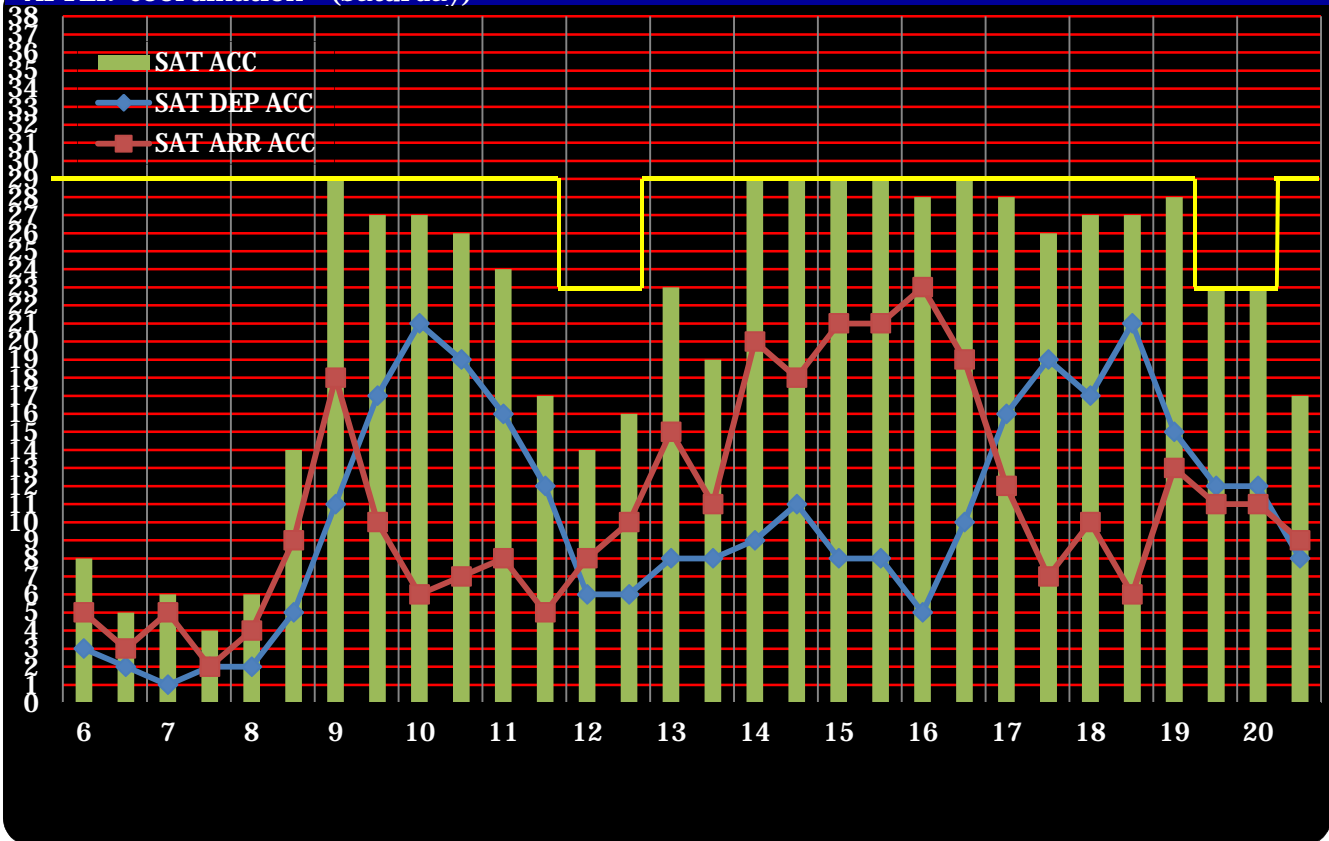

# NRT REQUESTED SLOT CHART (W12)

**BEFORE coordination (Monday)**

**AFTER coordination (Monday)**

**BEFORE coordination (Tuesday)**

**AFTER coordination (Tuesday)**

**BEFORE coordination (Wednesday)**

**AFTER coordination (Wednesday)**

**BEFORE coordination (Thursday)**

**AFTER coordination (Thursday)**

**BEFORE coordination (Friday)**

**AFTER coordination (Friday)**

**BEFORE coordination (Saturday)**

**AFTER coordination (Saturday)**

### BEFORE coordination (Sunday)