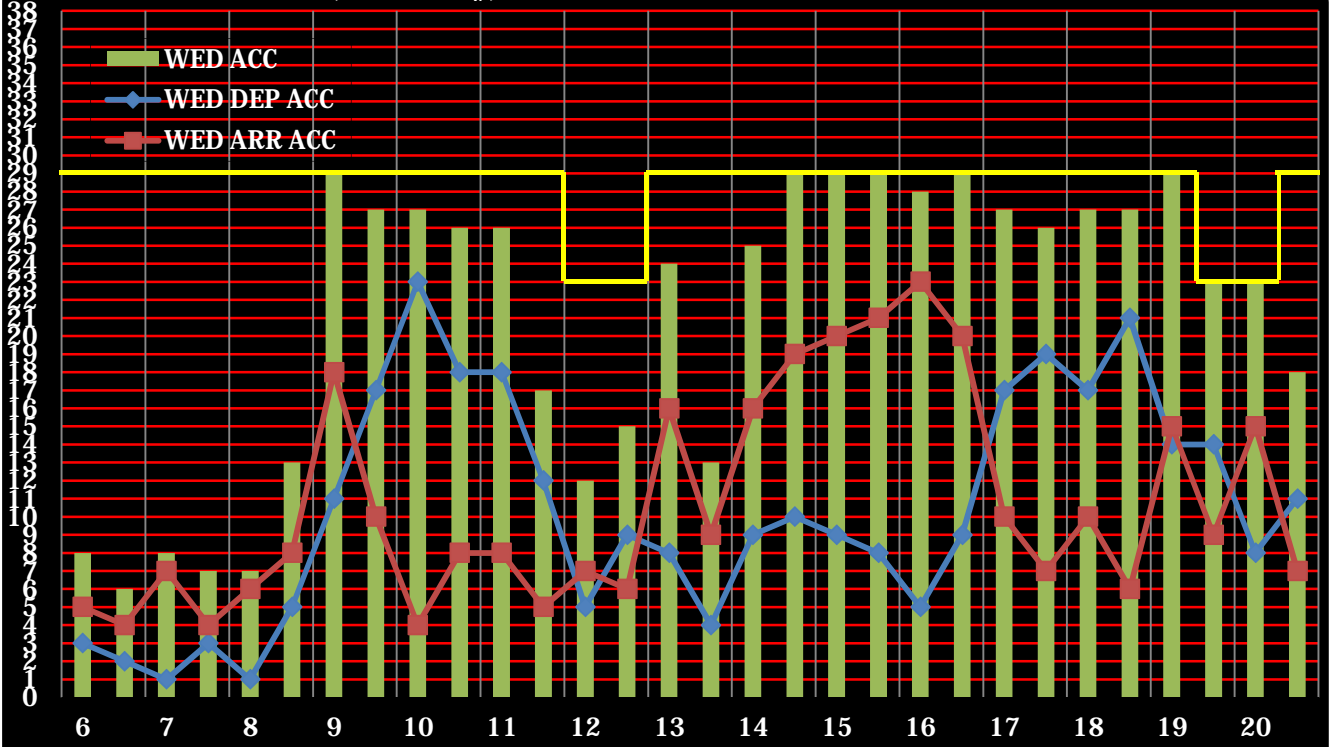

# NRT REQUESTED SLOT CHART (W12)

**BEFORE coordination (Monday)**

**AFTER coordination (Monday)**

**BEFORE coordination (Tuesday)**

**AFTER coordination (Tuesday)**

**BEFORE coordination (Wednesday)**

**AFTER coordination (Wednesday)**

**BEFORE coordination (Thursday)**

**AFTER coordination (Thursday)**

**BEFORE coordination (Friday)**

**AFTER coordination (Friday)**

**BEFORE coordination (Saturday)**

**AFTER coordination (Saturday)**