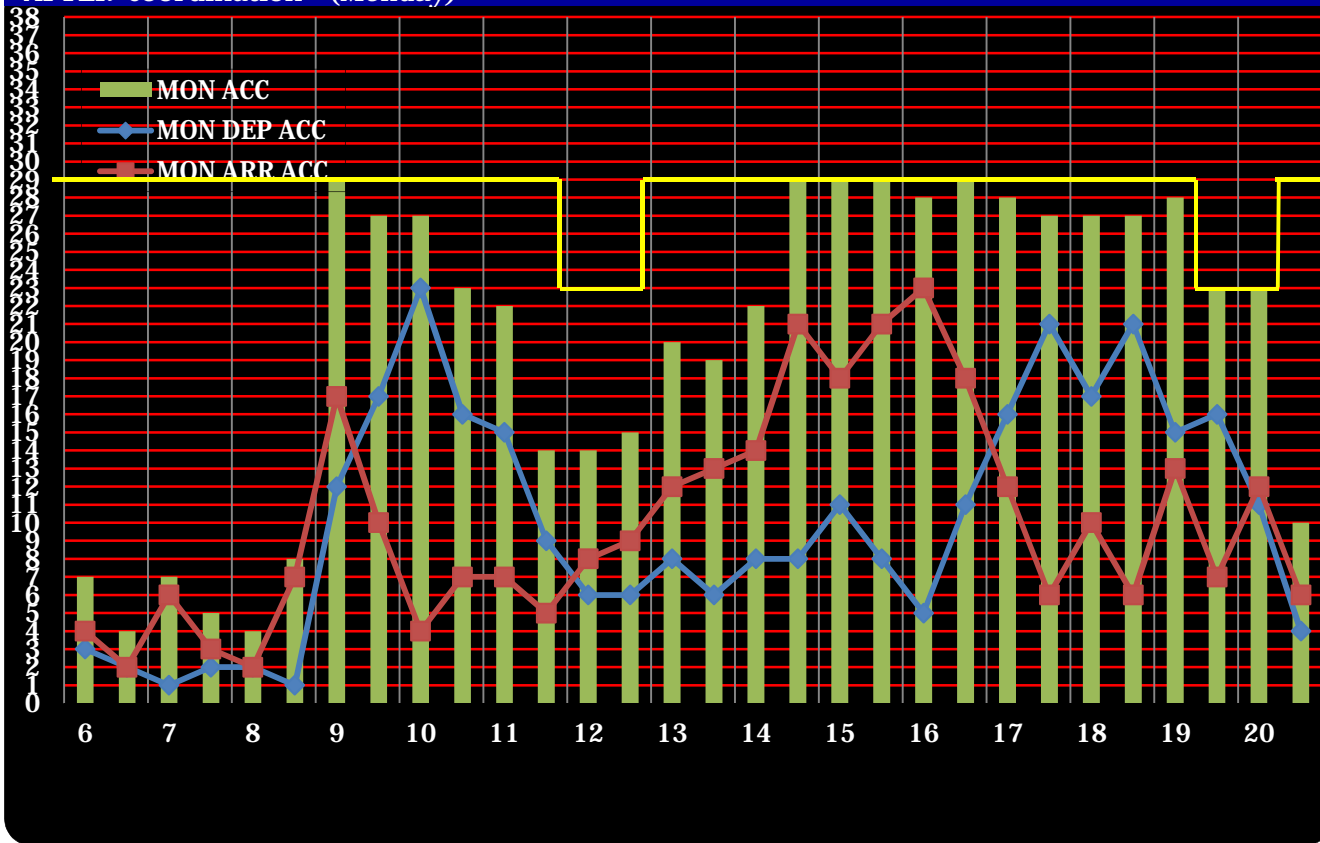

# NRT REQUESTED SLOT CHART (W12)

**BEFORE coordination (Monday)**

**AFTER coordination (Monday)**

**BEFORE coordination (Tuesday)**

**AFTER coordination (Tuesday)**

**BEFORE coordination (Wednesday)**

**AFTER coordination (Wednesday)**

**BEFORE coordination (Thursday)**

**AFTER coordination (Thursday)**

**BEFORE coordination (Friday)**

**AFTER coordination (Friday)**

**BEFORE coordination (Saturday)**

**AFTER coordination (Saturday)**