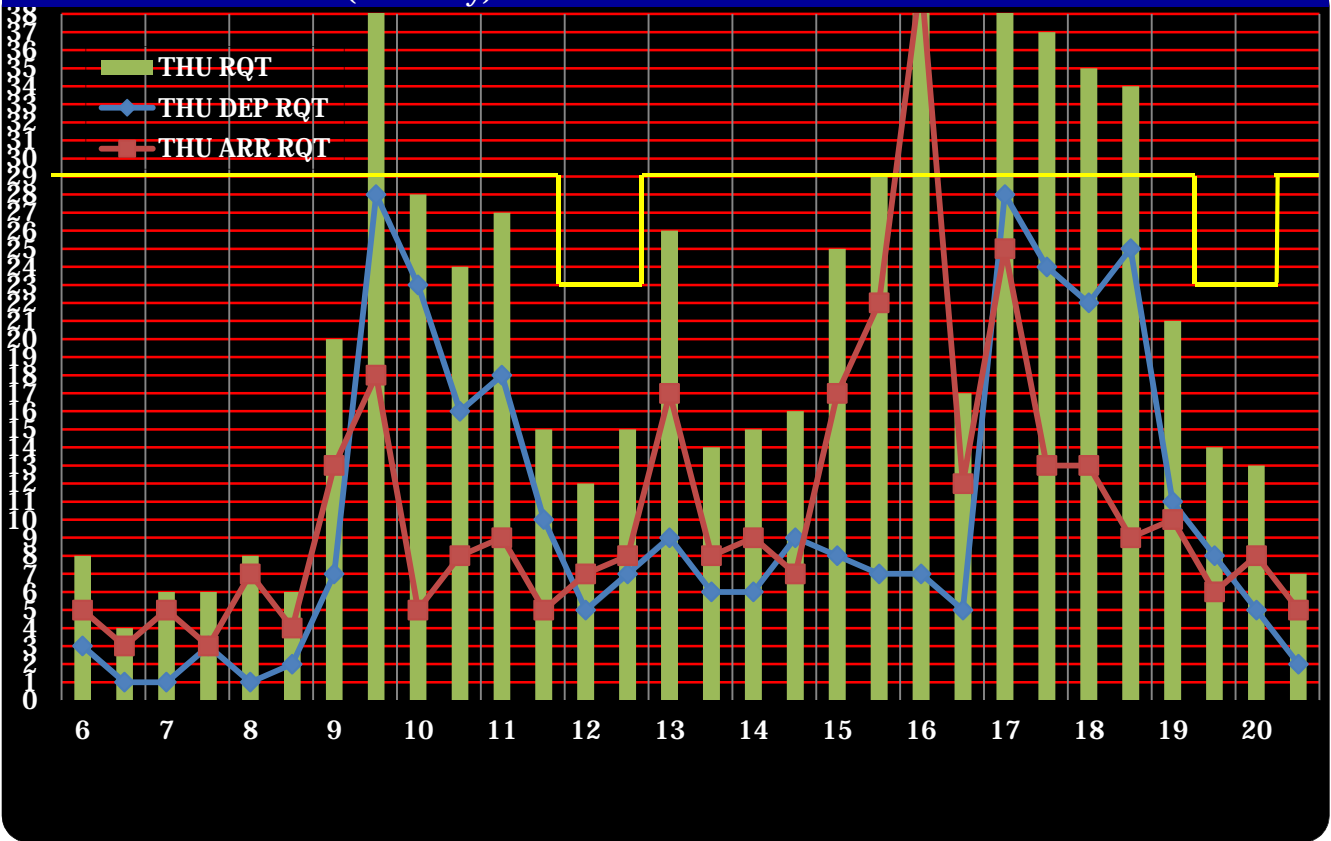

# NRT REQUESTED SLOT CHART (W12)

**BEFORE coordination (Monday)**

**AFTER coordination (Monday)**

**BEFORE coordination (Tuesday)**

**AFTER coordination (Tuesday)**

**BEFORE coordination (Wednesday)**

**AFTER coordination (Wednesday)**

**BEFORE coordination (Thursday)**

**AFTER coordination (Thursday)**

**BEFORE coordination (Friday)**

**AFTER coordination (Friday)**

**BEFORE coordination (Saturday)**

**AFTER coordination (Saturday)**

### BEFORE coordination (Sunday)