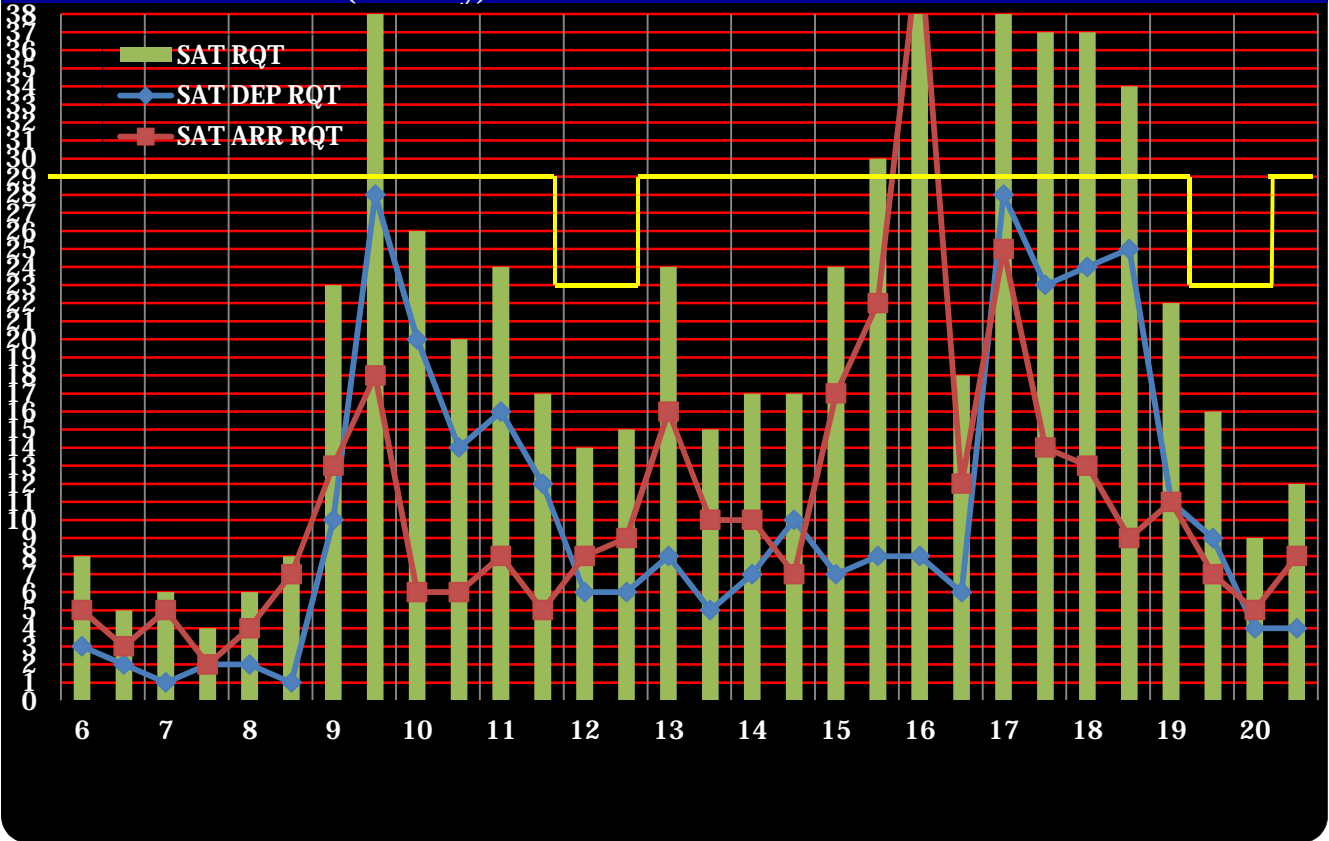

# NRT REQUESTED SLOT CHART (W12)

**BEFORE coordination (Monday)**

**AFTER coordination (Monday)**

**BEFORE coordination (Tuesday)**

**AFTER coordination (Tuesday)**

**BEFORE coordination (Wednesday)**

**AFTER coordination (Wednesday)**

**BEFORE coordination (Thursday)**

**AFTER coordination (Thursday)**

**BEFORE coordination (Friday)**

**AFTER coordination (Friday)**

**BEFORE coordination (Saturday)**

**AFTER coordination (Saturday)**

### BEFORE coordination (Sunday)