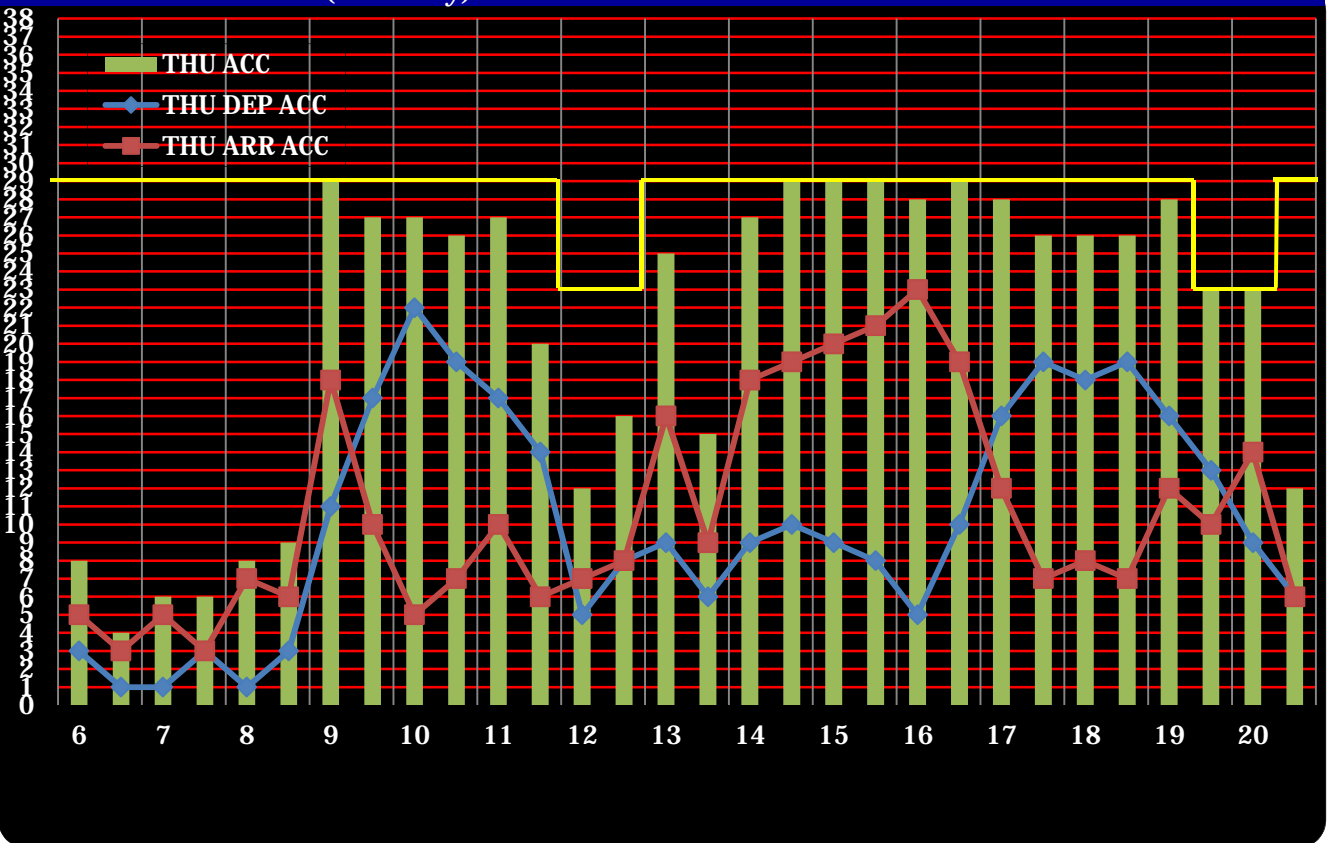

# NRT REQUESTED SLOT CHART (W12)

**BEFORE coordination (Monday)**

**AFTER coordination (Monday)**

**BEFORE coordination (Tuesday)**

**AFTER coordination (Tuesday)**

**BEFORE coordination (Wednesday)**

**AFTER coordination (Wednesday)**

**BEFORE coordination (Thursday)**

**AFTER coordination (Thursday)**

**BEFORE coordination (Friday)**

**AFTER coordination (Friday)**

**BEFORE coordination (Saturday)**

**AFTER coordination (Saturday)**