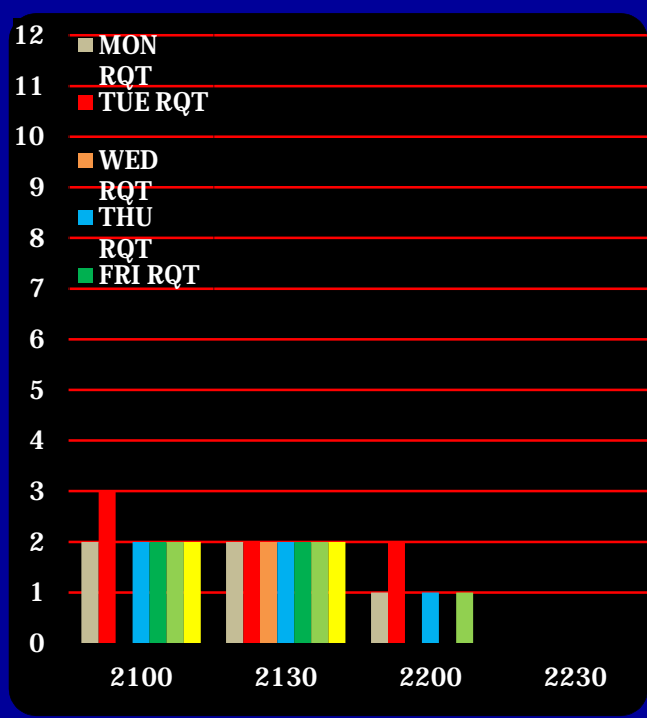

# NRT REQUESTED SLOT CHART (W12)

**BEFORE coordination (Monday)**

**AFTER coordination (Monday)**

**BEFORE coordination (Tuesday)**

**AFTER coordination (Tuesday)**

**BEFORE coordination (Wednesday)**

**AFTER coordination (Wednesday)**

**BEFORE coordination (Thursday)**

**AFTER coordination (Thursday)**

**BEFORE coordination (Friday)**

**AFTER coordination (Friday)**

**BEFORE coordination (Saturday)**

**AFTER coordination (Saturday)**

### BEFORE coordination (Sunday)

### AFTER coordination (Sunday)

BEFORE coordination A-RWY

B-RWY

AFTER coordination A-RWY

B-RWY