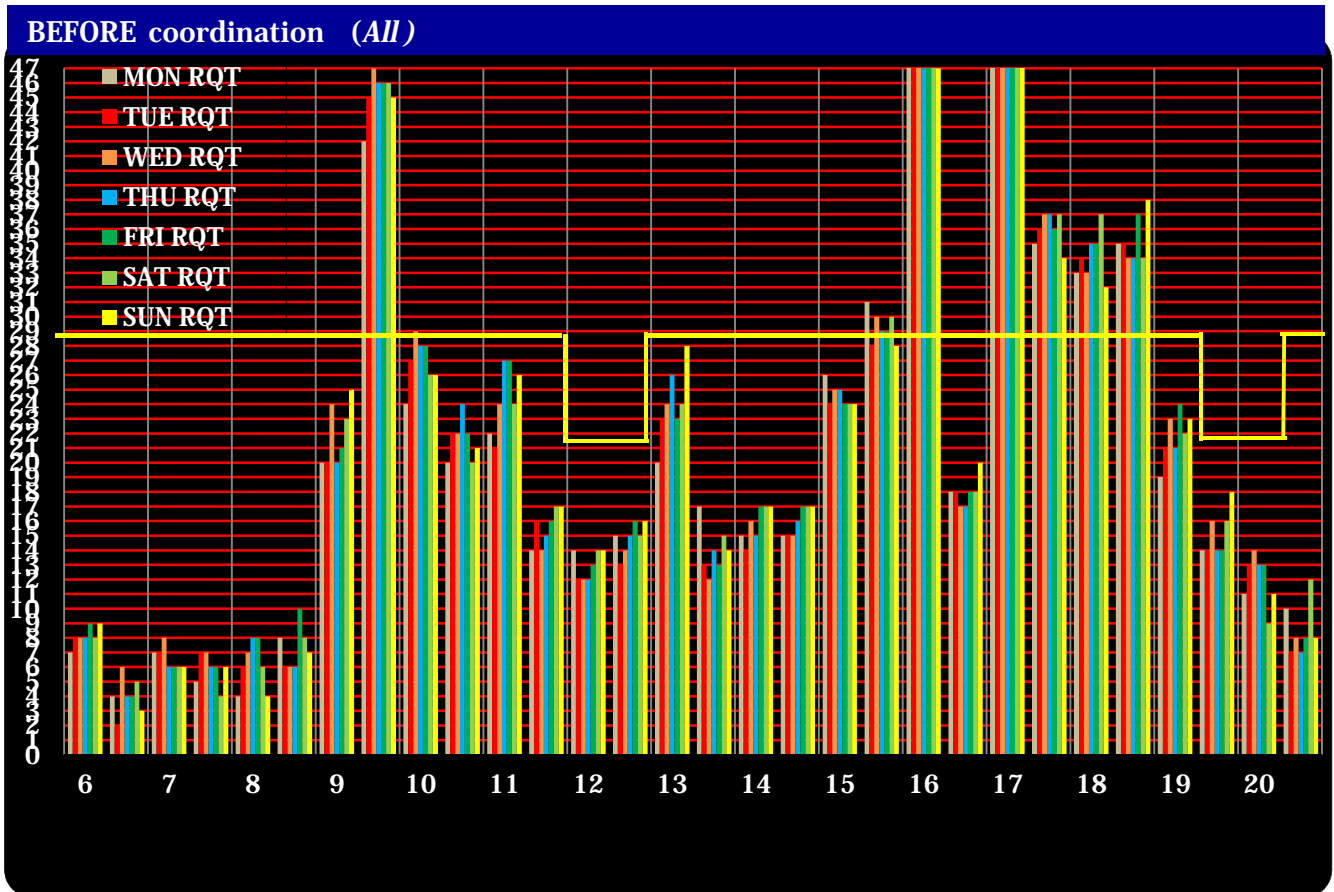

# NRT REQUESTED SLOT CHART (W12)

**BEFORE coordination (Monday)**

**AFTER coordination (Monday)**

**BEFORE coordination (Tuesday)**

**AFTER coordination (Tuesday)**

**BEFORE coordination (Wednesday)**

**AFTER coordination (Wednesday)**

**BEFORE coordination (Thursday)**

**AFTER coordination (Thursday)**

**BEFORE coordination (Friday)**

**AFTER coordination (Friday)**

**BEFORE coordination (Saturday)**

**AFTER coordination (Saturday)**

### BEFORE coordination (Sunday)