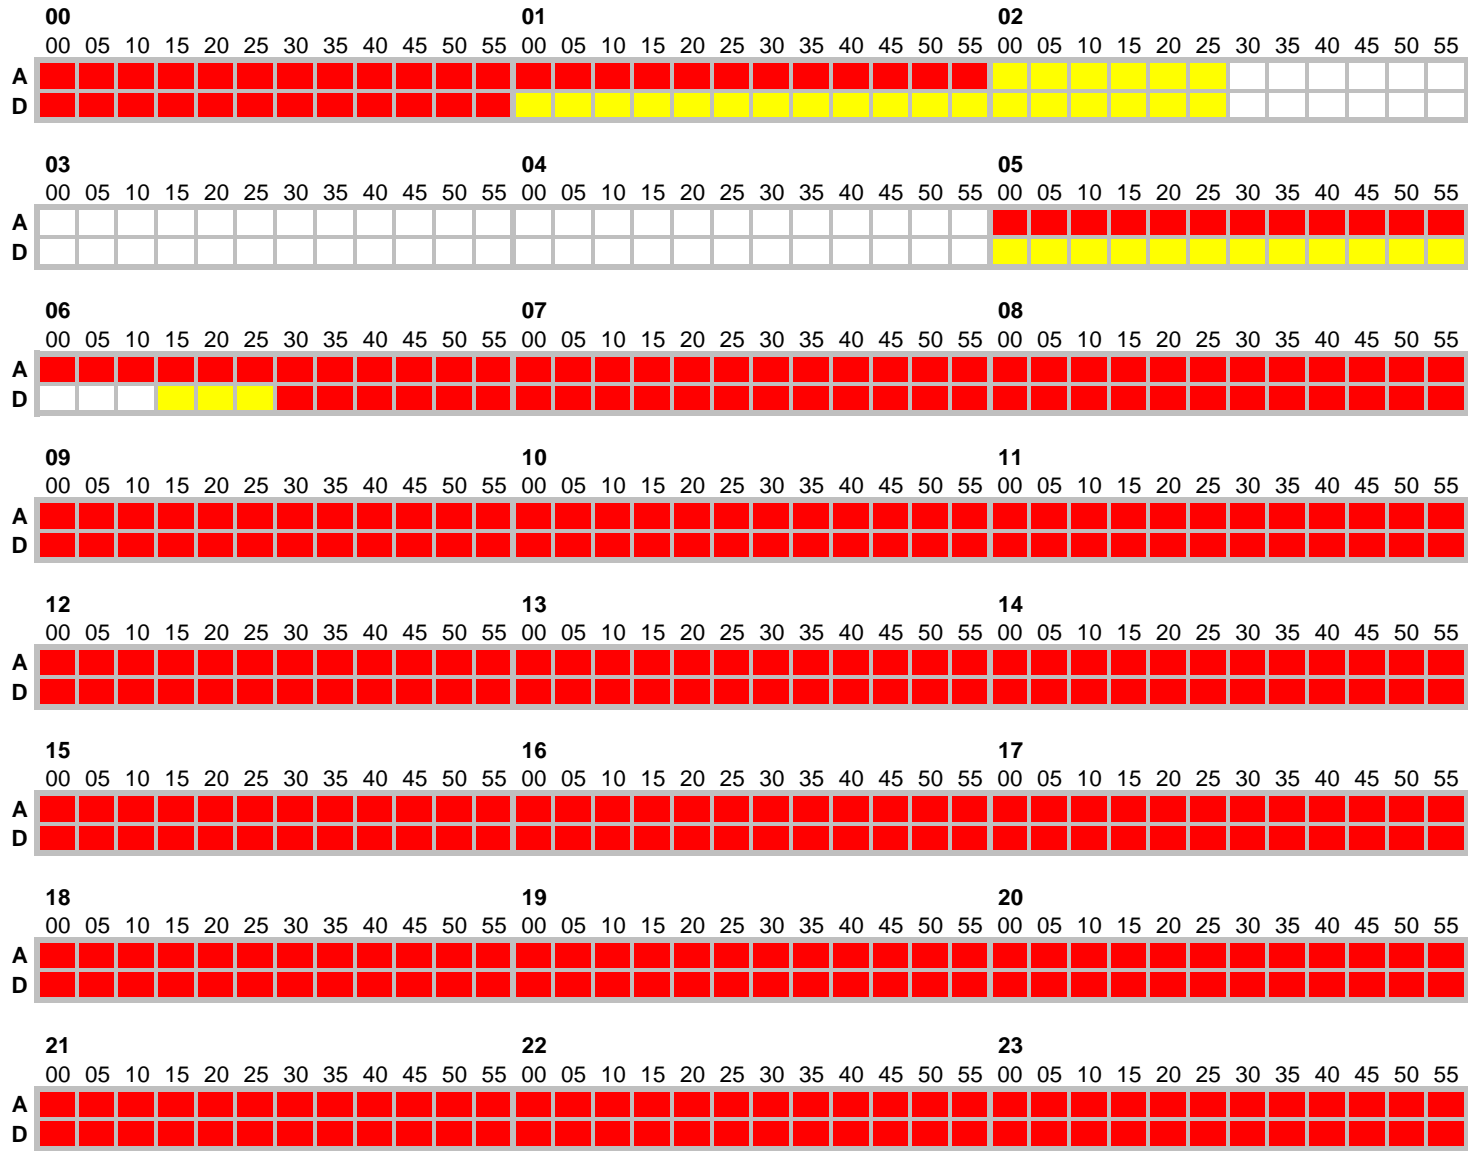

W22 HND NAC CHART

	Full
	Close to Full
	Available

◆ Daily total movements*

International Scheduled

*When the number of daily total movements on the above column hits the **maximum (red colored)**, any new requests cannot be accommodated at any time.
 *This NAC chart is only available for the slot holders which are accommodated within daily capacity.
 *Please note that the NAC charts are an indication of availability at a point in time. For the actual availability, please send SAQ/SCR/SMA, indicating specific week/period you wish to operate.