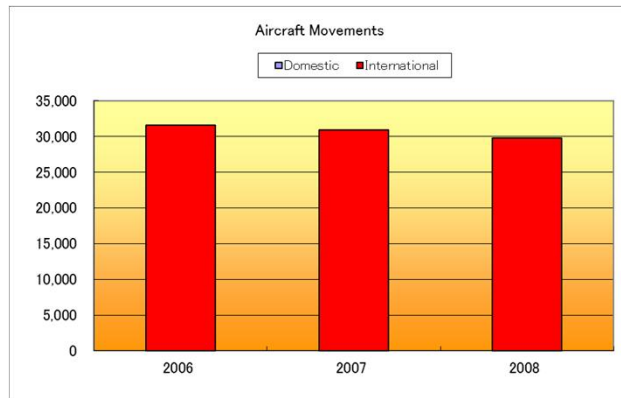

Colombo Bandaranaike International Airport (Sri Lanka)

		2006	2007	2008
Aircraft Movements	Domestic	0	0	0
	International	31,550	30,922	29,788
	Total	31,550	30,922	29,788
Annual Passenger (Thousand)	Domestic	0	0	0
	International	4,798	4,899	4,643
	Total	4,798	4,899	4,643
Annual Cargo (Thousand)	Domestic	0	0	0
	International	167	156	145
	Total	167	156	145