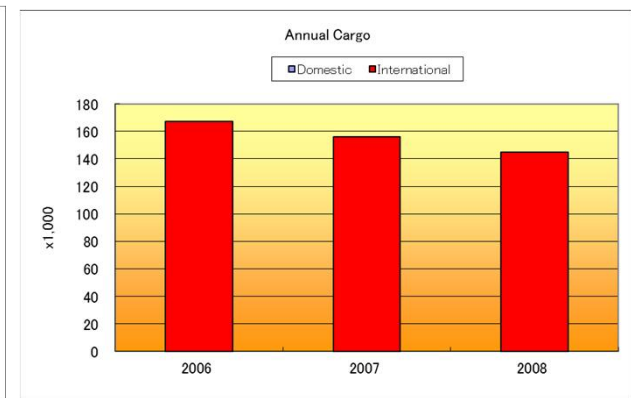

Colombo Bandaranaike International Airport (Sri Lanka)

		2006	2007	2008
Aircraft Movements	Domestic	0	0	0
	International	31,550	30,922	29,788
	Total	31,550	30,922	29,788
Annual Passenger (Thousand)	Domestic	0	0	0
	International	4,798	4,899	4,643
	Total	4,798	4,899	4,643
Annual Cargo (Thousand)	Domestic	0	0	0
	International	167	156	145
	Total	167	156	145