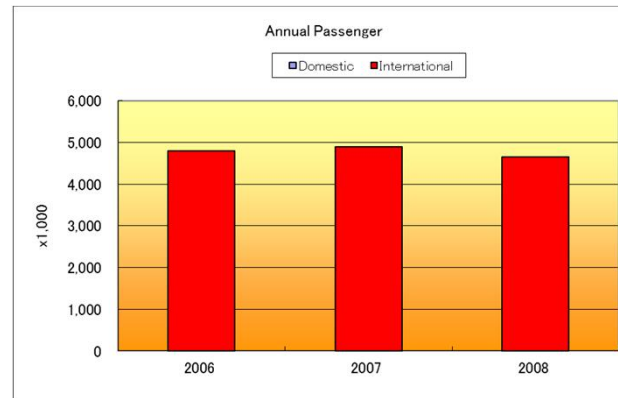

Colombo Bandaranaike International Airport (Sri Lanka)

		2006	2007	2008
Aircraft Movements	Domestic	0	0	0
	International	31,550	30,922	29,788
	Total	31,550	30,922	29,788
Annual Passenger (Thousand)	Domestic	0	0	0
	International	4,798	4,899	4,643
	Total	4,798	4,899	4,643
Annual Cargo (Thousand)	Domestic	0	0	0
	International	167	156	145
	Total	167	156	145