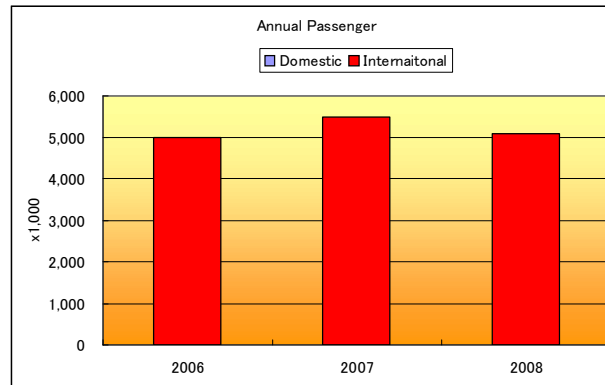

Macau International Airport (Macau)

		2006	2007	2008
Aircraft Movements (Thousand)	Domestic	-	-	-
	International	51	53.3	49.7
	Total	51	53.3	49.7
Annual Passenger (Thousand)	Domestic	-	-	-
	International	4,976	5,498	5,097
	Total	4,976	5,498	5,097
Annual Cargo (Thousand metric tonnes)	Domestic	-	-	-
	International	220	180	100
	Total	220	180	100