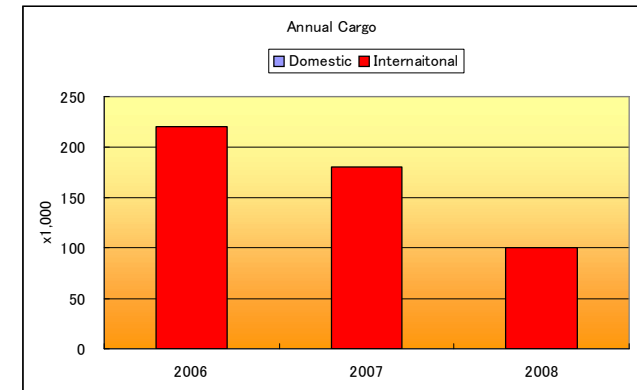

Macau International Airport (Macau)

		2006	2007	2008
Aircraft Movements (Thousand)	Domestic	-	-	-
	International	51	53.3	49.7
	Total	51	53.3	49.7
Annual Passenger (Thousand)	Domestic	-	-	-
	International	4,976	5,498	5,097
	Total	4,976	5,498	5,097
Annual Cargo (Thousand metric tonnes)	Domestic	-	-	-
	International	220	180	100
	Total	220	180	100