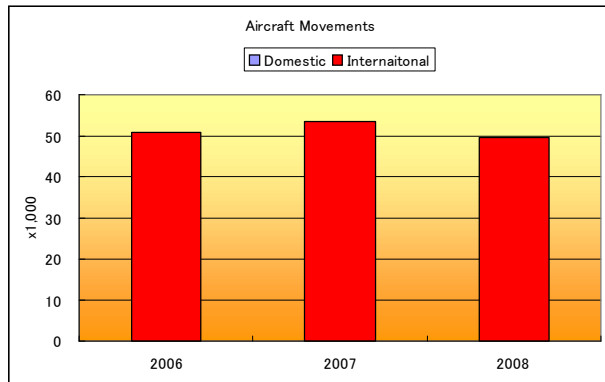

Macau International Airport (Macau)

		2006	2007	2008
Aircraft Movements (Thousand)	Domestic	-	-	-
	International	51	53.3	49.7
	Total	51	53.3	49.7
Annual Passenger (Thousand)	Domestic	-	-	-
	International	4,976	5,498	5,097
	Total	4,976	5,498	5,097
Annual Cargo (Thousand metric tonnes)	Domestic	-	-	-
	International	220	180	100
	Total	220	180	100