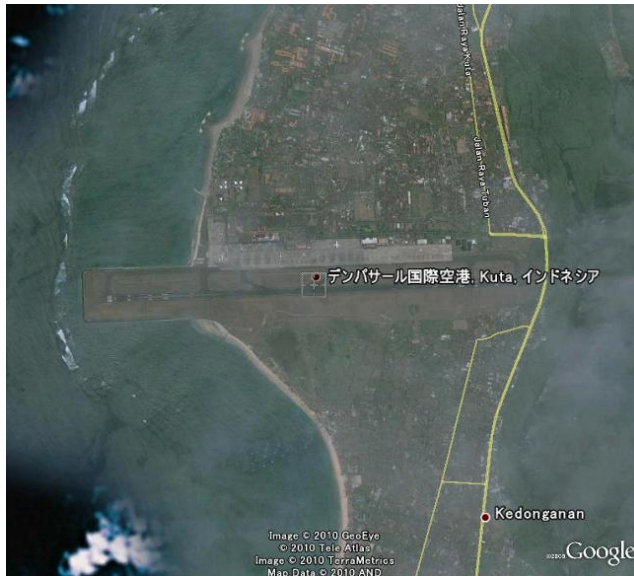

# Indonesia (Main Menu)

Head Coordinator	
Name	Tenten Wardhaya
Title	Senior Manager Schedule Planning
Affiliation	Garuda Indonesia
Address	1 <sup>st</sup> Floor, Management Building, Garuda City Soekarno-Hatta International Airport Engkareng 19120, Indonesia PO 1004
TEL	62-21-2560-1122
FAX	62-21-2560-1130
E-mail	<a href="mailto:tenten.w@garuda-indonesia.com">tenten.w@garuda-indonesia.com</a>

# Ngurah Rai (Denpasar) International Airport (Indonesia)

Airport Name	Ngurah Rai International Airport (IATA: DPS, ICAO: WADD),		
Airport Location	13km south west of city center		
Airport Coordinate	8 44.53S 115 10.30E		
Runways	A runway	09/27	3,000m (9,842ft)
Passenger Terminal	Domestic Terminal	9,039m <sup>2</sup> 3 aerobridges	
	International Terminal	28,630m <sup>2</sup> 14 aerobridges	
Airport Parking			

# Soekarno–Hatta International Airport (Indonesia)

Airport Name	Soekarno–Hatta International Airport (IATA: CGK, ICAO: WIII)		
Airport Location	20km north west of city center		
Airport Coordinate	6 07.32S 106 39.21E		
Runways	A runway	07R/25 L	3,660m (12,007ft)
	B runway	07L/25 R	3,600m (11,811ft)
Passenger Terminal	Terminal 1	Domestic, 3 sub terminals each has 7 gates	
	Terminal 2	International and domestic, 3 sub terminals each has 7 gates	
	Terminal 3	Domestic	
Airport Parking			