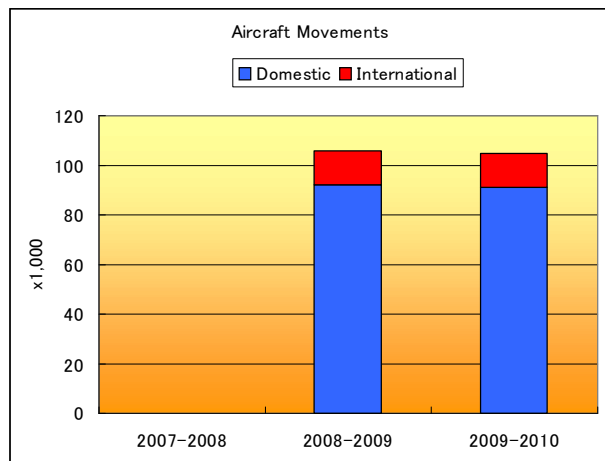

Bengaluru International Airport (India)

Head Facilitator	
Name	Sachin Deo
Title	Head- Planning and Statistics
Affiliation	Bangalore International Airport Limited (BIAL)
Address	Alpha - 2, Bengaluru International Airport, Devanahalli, Bangalore 560 300 India
TEL	+91 80 6678 2125
FAX	+91 80 6678 3377
E-mail	sachin@bialairport.com

	Airport Name	Code	TTY	E-mail	Web Site
Level 2	Bengaluru International Airport	BLR	Not Applicable	slotcoordination@bialairport.com	www.bengaluruairport.com

Bengaluru International Airport (India)

Airport Name	Bengaluru International Airport (IATA: BLR, ICAO: VOBL) 24 / 7 operation		
Airport Location	35 km north of central business district of Bangalore		
Airport Coordinate	131155.92N 0774219.70E 15 M EAST OF Control TWR		
Runways	Single runway	09/27	4,000m length
Passenger Terminal	Terminal	Area 71,000m ² , 8 aerobridges, 9 bus bays 42 Code C aircraft stands	
Airport Parking	Approximate 2000 vehicles and 65 coaches		

Bengaluru International Airport (India)

		2007-2008	2008-2009	2009-2010
Aircraft Movements (Thousand)	Domestic	-	92	91
	International	-	14	14
	Total	-	106	105
Annual Passenger (Thousand)	Domestic	-	7,068	7,985
	International	-	1,651	1,936
	Total	-	8,719	9,921
Annual Cargo (Thousand)	Domestic	-	59	69
	International	-	100	106
	Total	-	159	175