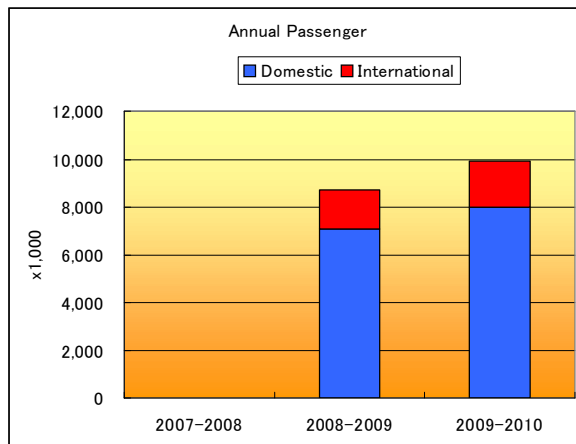

Bengaluru International Airport (India)

Head Facilitator	
Name	Sachin Deo
Title	Head- Planning and Statistics
Affiliation	Bangalore International Airport Limited (BIAL)
Address	Alpha - 2, Bengaluru International Airport, Devanahalli, Bangalore 560 300 India
TEL	+91 80 6678 2125
FAX	+91 80 6678 3377
E-mail	sachin@bialairport.com

Bengaluru International Airport (India)

		2007-2008	2008-2009	2009-2010
Aircraft Movements (Thousand)	Domestic	-	92	91
	International	-	14	14
	Total	-	106	105
Annual Passenger (Thousand)	Domestic	-	7,068	7,985
	International	-	1,651	1,936
	Total	-	8,719	9,921
Annual Cargo (Thousand)	Domestic	-	59	69
	International	-	100	106
	Total	-	159	175