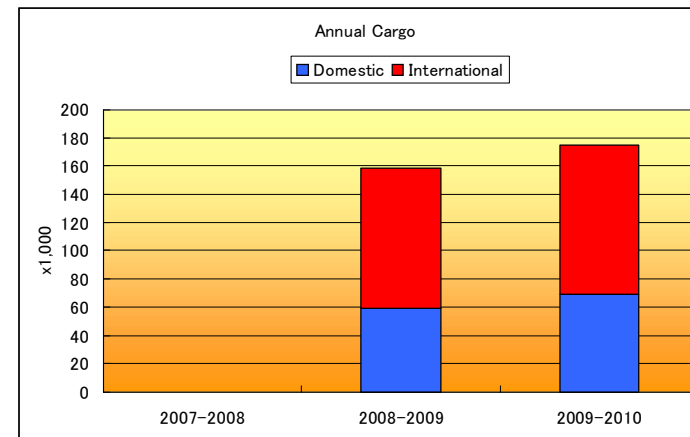

Bengaluru International Airport (India)

Head Facilitator	
Name	Sachin Deo
Title	Head- Planning and Statistics
Affiliation	Bangalore International Airport Limited (BIAL)
Address	Alpha - 2, Bengaluru International Airport, Devanahalli, Bangalore 560 300 India
TEL	+91 80 6678 2125
FAX	+91 80 6678 3377
E-mail	sachin@bialairport.com

Bengaluru International Airport (India)

		2007-2008	2008-2009	2009-2010
Aircraft Movements (Thousand)	Domestic	-	92	91
	International	-	14	14
	Total	-	106	105
Annual Passenger (Thousand)	Domestic	-	7,068	7,985
	International	-	1,651	1,936
	Total	-	8,719	9,921
Annual Cargo (Thousand)	Domestic	-	59	69
	International	-	100	106
	Total	-	159	175