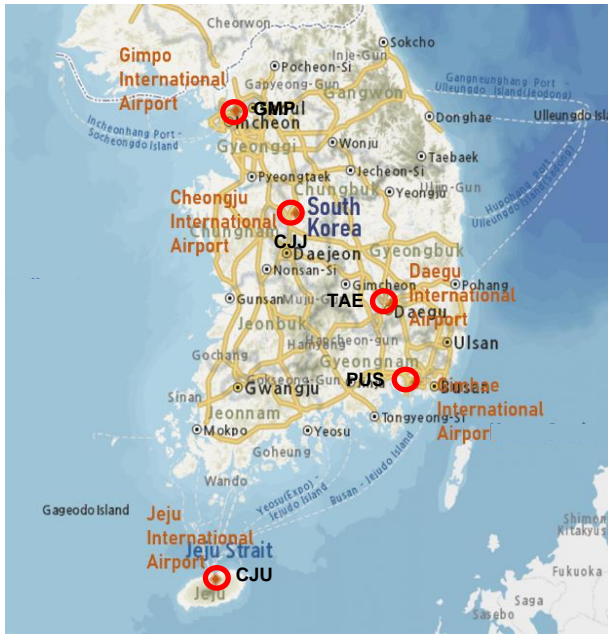

Korea Schedule Coordination (KSC)

| | |
|-------------------------|--|
| Name of Organization | Korea Schedule Coordination (KSC) |
| Economy | Rep. of Korea |
| Name of Head Delegate | Dongyeon Ahn |
| Title of Head Delegate | Head Coordinator |
| Affiliation | Korea airport corporation |
| E-mail for SCR | scr@slotkorea.co.kr |
| E-mail for Organization | kacslot@airport.co.kr |
| Address | Market Development&Commercial office, 78, Haneul-gil, Gangseo-gu, Seoul, 07505 |
| Airports (Level3) | GMP, CJU, PUS, TAE, CJJ |

Photo of GMP Intl.

Supplementary Information of the Organization

Korea Slot Coordination(KSC) is an official title for the slot coordination team of Korea Airport Corporation(KAC), operator of Gimpo Intl.(GMP), Je-ju Intl.(CJU).

The duty of coordination has been transferred from KASO to IASC and KSC(Korea Slot Coordination).